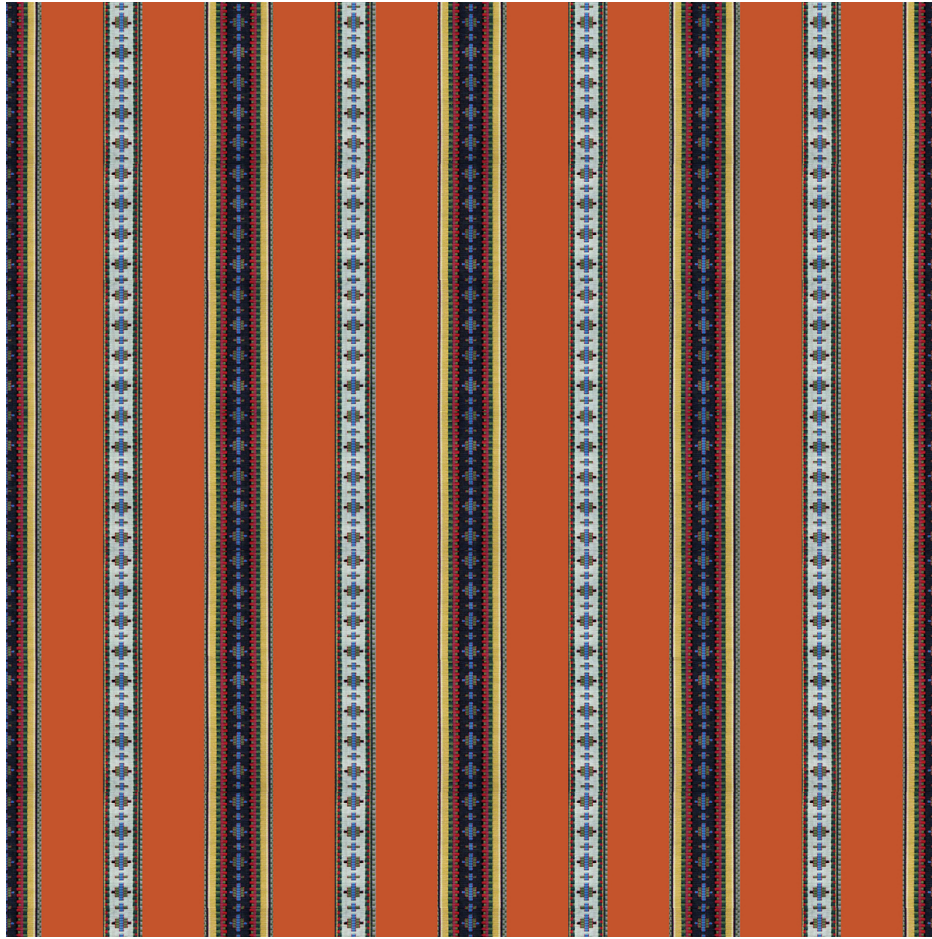

Rayure Broderie - Orange

SKU: 8015147.12.0

SKU: **8015147.12.0**

Repeat UOM: **in in (0 cm)**

Horizontal Repeat: **13.78 in (35 cm)**

Type: **Jacquards**

End Use: **Upholstery**

Performance ACT Symbols: **a**

Width: **51.18 in (130 cm)**

Vertical Repeat: **1.77 in (4.5 cm)**

Brand: **Brunschwig & Fils**

Railroaded: **No**

Composition: **Cotton - 100%**