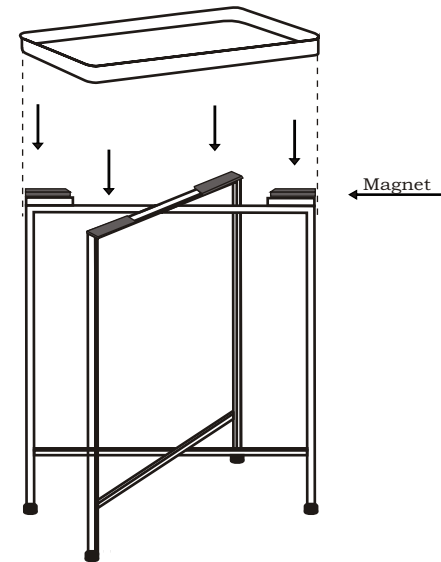

JONATHAN Y

MODEL # END4006

Product Dimension: 18.00”L x 12.00”W x 26”H

If there are any questions relating to defects, missing parts, assembly issues or replacements, please send a detailed email to cs@jonathany.com.

Part List And Hardware List

PIECE	DESCRIPTION	PICTURE	
A	TOP TRAY		1X
B	STAND		1X

Place the tray on the magnet

A _____

B _____

WEIGHT CAPACITY- 20 LBS

WARNING- The Trays should be placed Corner to Corner

WARNING- DO NOT STAND OR SIT ON UNIT