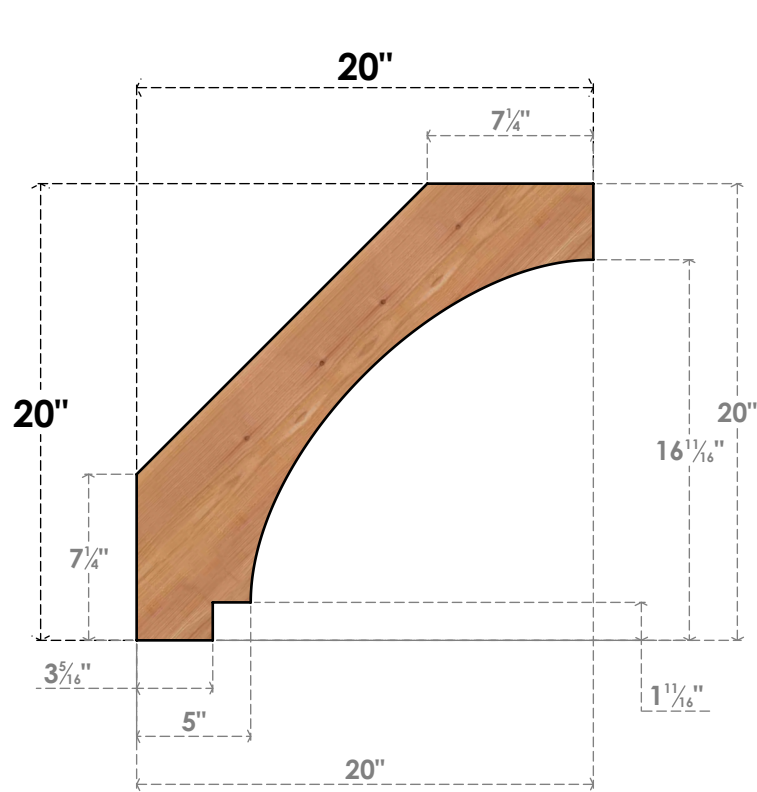

# BRC06X20X20IMP00SWR

5 1/2"W X 20"D X 20"H IMPERIAL SMOOTH BRACE, WESTERN RED CEDAR

**SIDE**

**FRONT**

EKENA MILLWORK  
 2300 WEST MAIN ST.  
 CLARKSVILLE, TX 75426  
 TOLL FREE: 866-607-0453  
 WWW.EKENAMILLWORK.COM