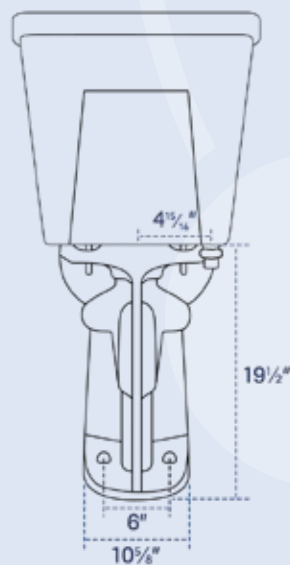

SPECIFICATIONS

- Dimensions: 28³/₄"L x 15⁹/₁₆"W x 36⁷/₁₆"H
- Net weight: 86.9 lbs

FEATURES

- Solid vitreous china construction
- Fully glazed, non-porous finish
- Elongated-shaped seat design
- 1.28 GPF siphon flushing
- 12-inch rough-in
- Soft-close seat

INSTALLATION

- Floor Mount

PARTS INCLUDED

- Toilet Seat
- Toilet Bowl
- Push Button
- Wax Ring Gasket
- Toilet Tank with Lid
- Tank-to-Bowl Gasket
- Floor Mounting Bolt Kit
- Water Inlet Valve Adapter
- Tank-to-Bowl Mounting Kit
- Toilet Seat Mounting Bolt Kit
- Fill Valve Assembly (pre-installed)