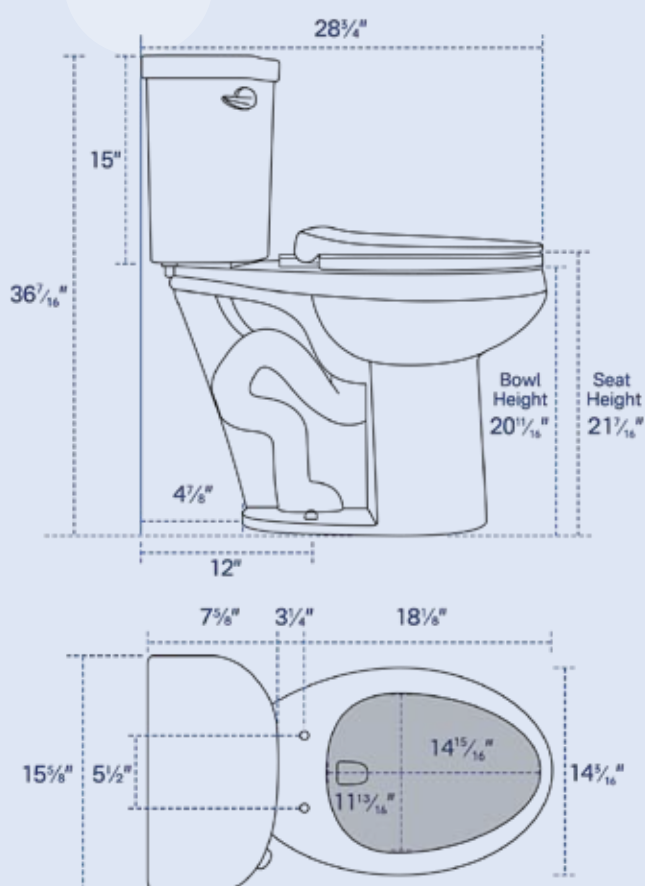

SPECIFICATIONS

- Dimensions: 28³/₄"L x 15⁹/₁₆"W x 36⁷/₁₆"H
- Net weight: 86.9 lbs

FEATURES

- Solid vitreous china construction
- Fully glazed, non-porous finish
- Elongated-shaped seat design
- 1.28 GPF siphon flushing
- 12-inch rough-in
- Soft-close seat

INSTALLATION

- Floor Mount

PARTS INCLUDED

- Toilet Seat
- Toilet Bowl
- Push Button
- Wax Ring Gasket
- Toilet Tank with Lid
- Tank-to-Bowl Gasket
- Floor Mounting Bolt Kit
- Water Inlet Valve Adapter
- Tank-to-Bowl Mounting Kit
- Toilet Seat Mounting Bolt Kit
- Fill Valve Assembly (pre-installed)