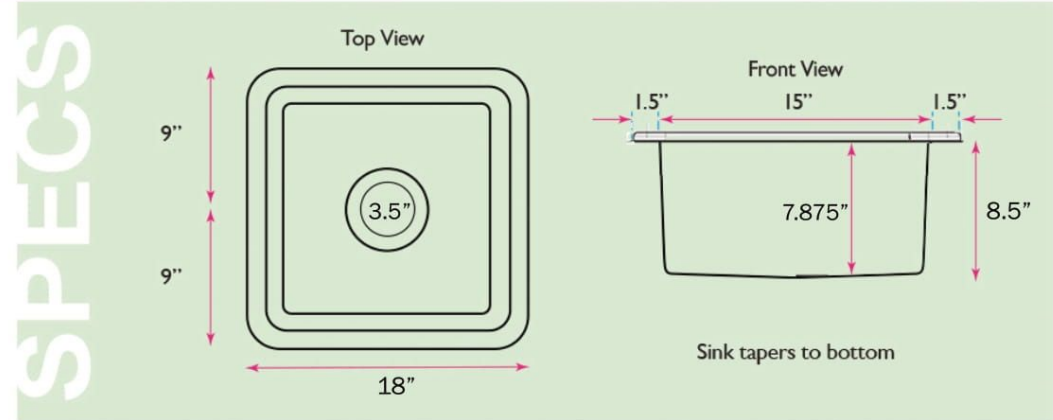

18 Inch Undermount Fireclay Kitchen Sink

OVERALL DIMENSIONS	INTERIOR BOWL	BOWL DEPTH	COMPATIBLE GRID(S)	DRAIN DIMENSIONS
18" x 18" x 8.5"	15" x 15"	7.875"	Included	3.5" Opening

FEATURES:

- Fireclay is hygienic, with a glazed surface that inhibits bacterial growth better than stainless steel
- Colander drain and grid included (Lux accessory pkg.)
- Finished glazed top edge, may be reveal mounted
- Limited lifetime manufacturer's warranty
- Mounting hardware not included
- Under mount Installation
- Nominal Dimensions*- actual dimensions may vary by .25"
- Professional installation recommended
- Template not included