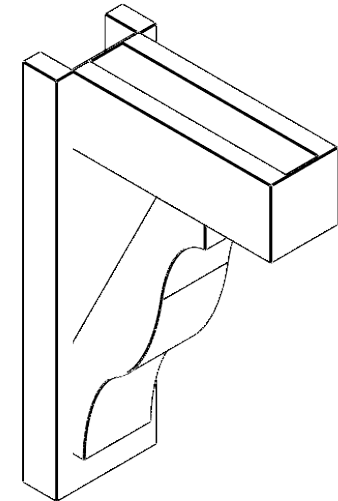

ITEM NUMBER: OUTUROC040X060X14000X22000X040X020X040FST44RCPR

4"W TOP X 6"W BACK X 14"D X 22"H X 4"T TOP X 2"T BACK TIMBERTHANE ROUGH CEDAR FUNSTON FAUX WOOD OPEN OUTLOOKER, BLOCK TOP AND BACK, 4"W CLOSED BRACE, PRIMED TAN

SIDE PROFILE

FRONT PROFILE

ISOMETRIC

EKENA MILLWORK
2300 WEST MAIN ST.
CLARKSVILLE, TX 75426
TOLL FREE: 866-607-0453
WWW.EKENAMILLWORK.COM

NOTES

1. INSTALLATION TO BE COMPLETED IN ACCORDANCE WITH MANUFACTURER'S SPECIFICATIONS.
2. DRAWING MAY NOT BE TO SCALE
3. THIS DRAWING IS INTENDED FOR DESIGN AND PLANNING PURPOSES ONLY.
4. ALL INFORMATION CONTAINED HEREIN WAS CURRENT AT THE TIME OF DEVELOPMENT BUT MUST BE REVIEWED AND APPROVED BY THE PRODUCT MANUFACTURER TO BE CONSIDERED ACCURATE.
5. TIMBERTHANE ARCHITECTURAL PRODUCTS ARE MADE FROM HIGH DENSITY URETHANE AND COME FACTORY PRIMED