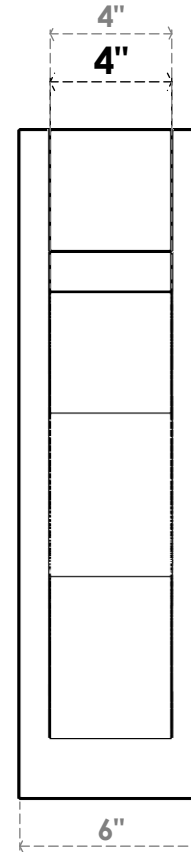

ITEM NUMBER: OUTUROC040X060X14000X22000X040X020X040FST44RCPR

4"W TOP X 6"W BACK X 14"D X 22"H X 4"T TOP X 2"T BACK TIMBERTHANE ROUGH CEDAR FUNSTON FAUX WOOD OPEN OUTLOOKER, BLOCK TOP AND BACK, 4"W CLOSED BRACE, PRIMED TAN

SIDE PROFILE

FRONT PROFILE

ISOMETRIC

EKENA MILLWORK
2300 WEST MAIN ST.
CLARKSVILLE, TX 75426
TOLL FREE: 866-607-0453
WWW.EKENAMILLWORK.COM

NOTES

1. INSTALLATION TO BE COMPLETED IN ACCORDANCE WITH MANUFACTURER'S SPECIFICATIONS.
2. DRAWING MAY NOT BE TO SCALE
3. THIS DRAWING IS INTENDED FOR DESIGN AND PLANNING PURPOSES ONLY.
4. ALL INFORMATION CONTAINED HEREIN WAS CURRENT AT THE TIME OF DEVELOPMENT BUT MUST BE REVIEWED AND APPROVED BY THE PRODUCT MANUFACTURER TO BE CONSIDERED ACCURATE.
5. TIMBERTHANE ARCHITECTURAL PRODUCTS ARE MADE FROM HIGH DENSITY URETHANE AND COME FACTORY PRIMED