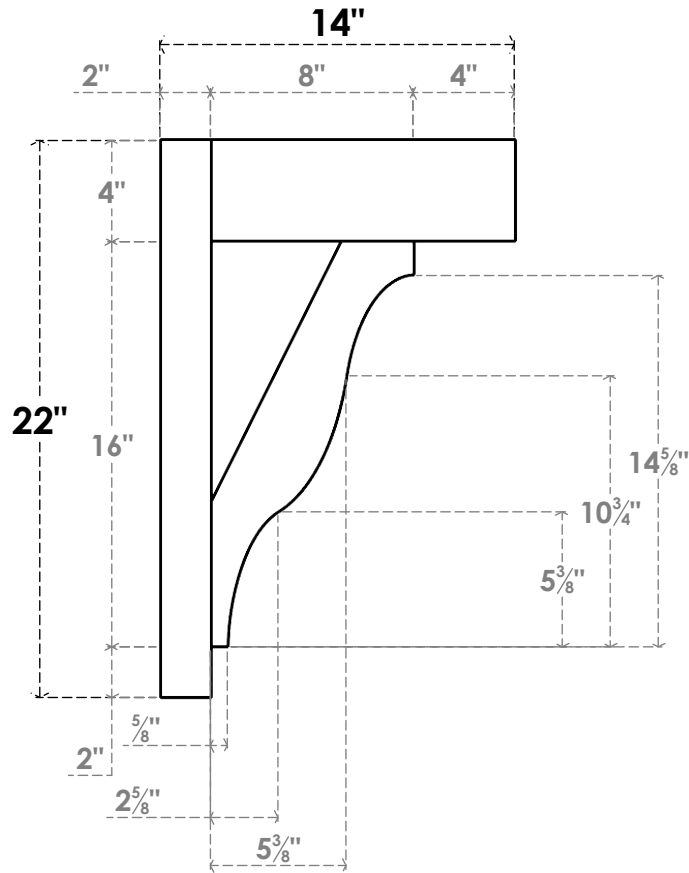

ITEM NUMBER: OUTUROC040X060X14000X22000X040X020X040FST44RCPR

4"W TOP X 6"W BACK X 14"D X 22"H X 4"T TOP X 2"T BACK TIMBERTHANE ROUGH CEDAR FUNSTON FAUX WOOD OPEN OUTLOOKER, BLOCK TOP AND BACK, 4"W CLOSED BRACE, PRIMED TAN

SIDE PROFILE

FRONT PROFILE

ISOMETRIC

EKENA MILLWORK
2300 WEST MAIN ST.
CLARKSVILLE, TX 75426
TOLL FREE: 866-607-0453
WWW.EKENAMILLWORK.COM

NOTES

1. INSTALLATION TO BE COMPLETED IN ACCORDANCE WITH MANUFACTURER'S SPECIFICATIONS.
2. DRAWING MAY NOT BE TO SCALE
3. THIS DRAWING IS INTENDED FOR DESIGN AND PLANNING PURPOSES ONLY.
4. ALL INFORMATION CONTAINED HEREIN WAS CURRENT AT THE TIME OF DEVELOPMENT BUT MUST BE REVIEWED AND APPROVED BY THE PRODUCT MANUFACTURER TO BE CONSIDERED ACCURATE.
5. TIMBERTHANE ARCHITECTURAL PRODUCTS ARE MADE FROM HIGH DENSITY URETHANE AND COME FACTORY PRIMED