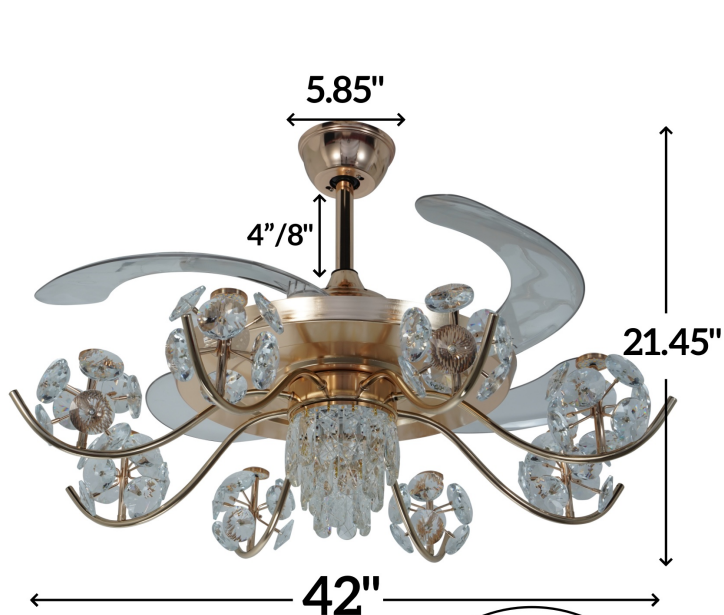

PRODUCT INFORMATION

6-speed

Dimmable

Timed