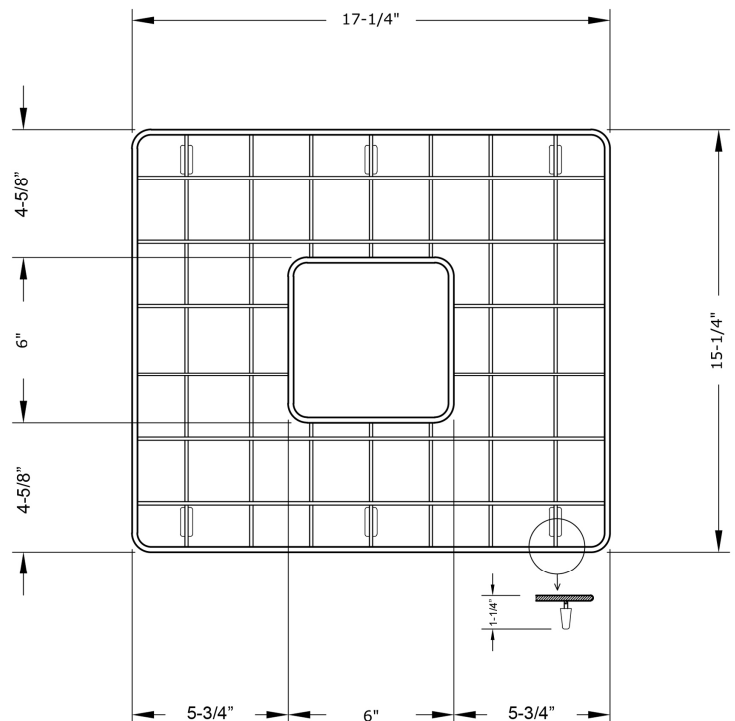

**BAIRD
FS1046
WIRE GRID**

Cat. No.
FS1046 Wire Grid

Features:

- ▶ Fits Bottom of FSSB1046 Farmer Sink
- ▶ Rubber Feet Covers Included

Finishes:

SS Stainless Steel

L: 17-1/4"
W: 15-1/4"

Drain Hole : 6" X 6"

Dimensions and specifications subject to change without notice.