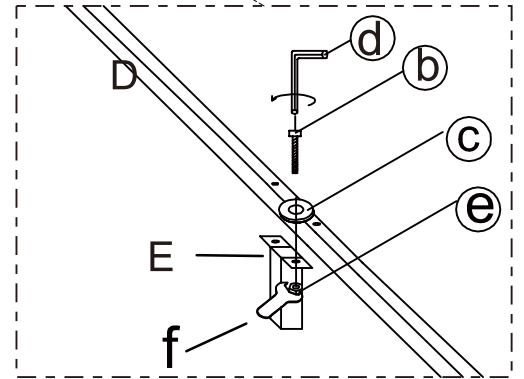

H

Center plastic slat

x12

spare parts 2

a	 5/16*30mm x12	d	 M5 x1
b	 5/16*50mm x4	e	 ø5/16" x4
c	 5/16 x16	f	 NUT x1

setp:1

setp:2

setp:3