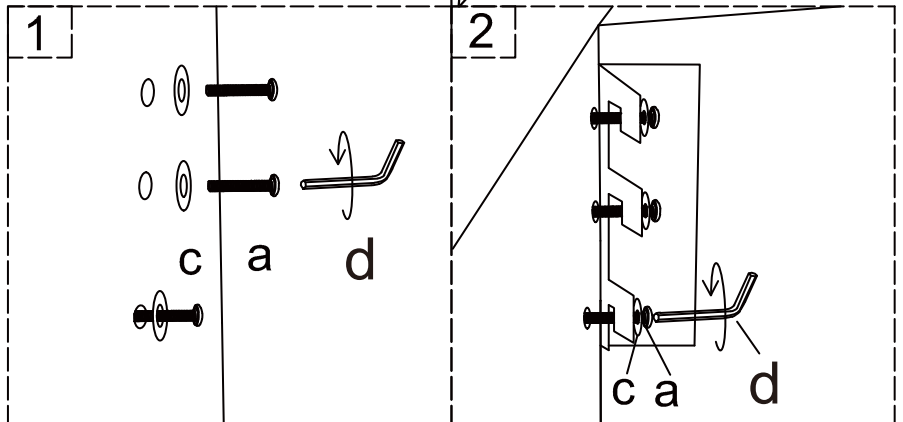

H

Center plastic slat

x12

spare parts 2

a	 5/16*30mm x12	d	 M5 x1
b	 5/16*50mm x4	e	 ø5/16" x4
c	 5/16 x16	f	 NUT x1

setp:1

setp:2

setp:3