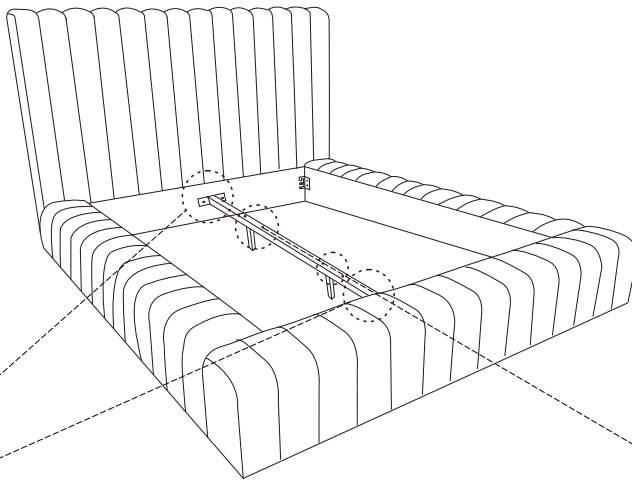

ASSEMBLY INSTRUCTIONS

NO.: 1032 FULL

spare parts 1

A

Headboard

x1

E

Metal Leg Support

Side Rail

x2

G

Rails plastic slat

x24

D

Center Support bar

x1

H

Center plastic slat

x12

spare parts 2

a	 5/16*30mm x12	d	 M5 x1
b	 5/16*50mm x4	e	 ø5/16" x4
c	 5/16 x16	f	 NUT x1

setp:1

setp:2

setp:3