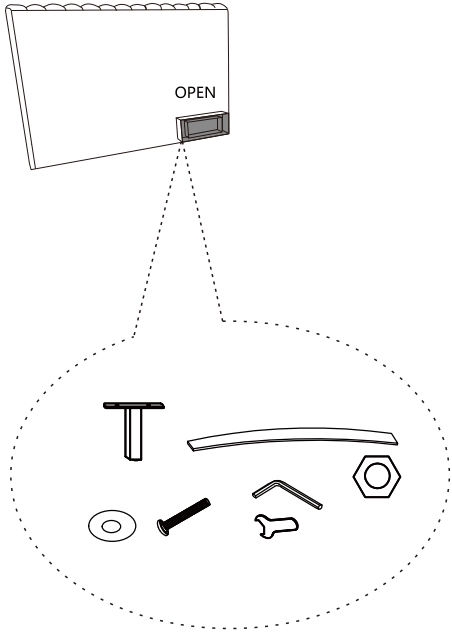

Side Rail

x2

G

Rails plastic slat

x24

D

Center Support bar

x1

H

Center plastic slat

x12

spare parts 2

a	 5/16*30mm x12	d	 M5 x1
b	 5/16*50mm x4	e	 ø5/16" x4
c	 5/16 x16	f	 NUT x1

setp:1

setp:2

setp:3