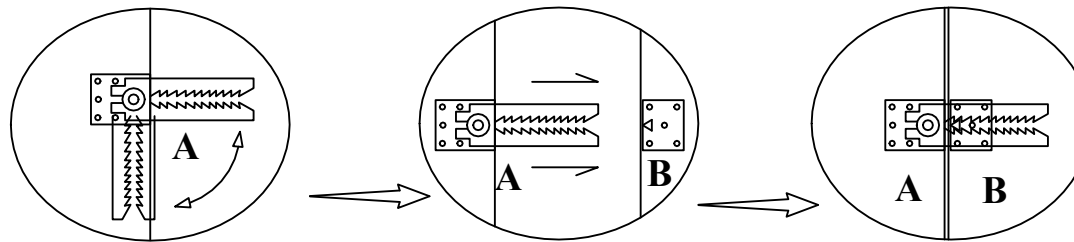

ASSEMBLY INSTRUCTION FOR Aurelia Dining Banquette L Shape 106"- Right

The prong and the connector must be aligned well.

How to disconnect

Lift up the right sectional and pull it out.