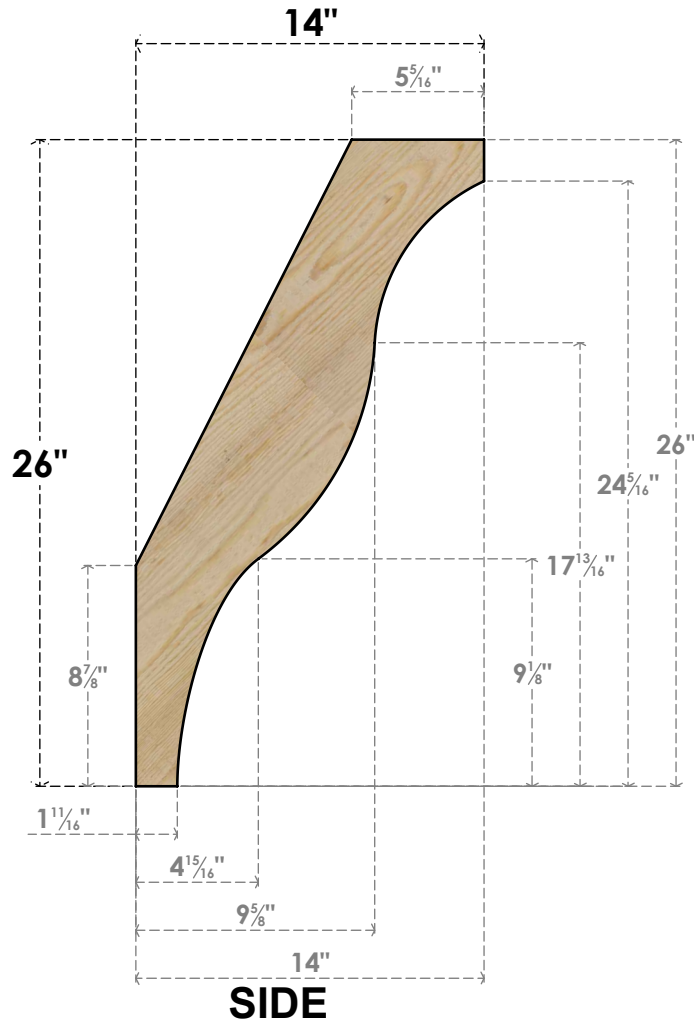

BRC04X14X26FST00RDF

4"W X 14"D X 26"H FUNSTON ROUGH SAWN BRACE, DOUGLAS FIR

EKENA MILLWORK
 2300 WEST MAIN ST.
 CLARKSVILLE, TX 75426
 TOLL FREE: 866-607-0453
 WWW.EKENAMILLWORK.COM

NOTES

1. INSTALLATION TO BE COMPLETED IN ACCORDANCE WITH MANUFACTURER'S SPECIFICATIONS.
2. DRAWING MAY NOT BE TO SCALE
3. THIS DRAWING IS INTENDED FOR DESIGN AND PLANNING PURPOSES ONLY.
4. ALL INFORMATION CONTAINED HEREIN WAS CURRENT AT THE TIME OF DEVELOPMENT BUT MUST BE REVIEWED AND APPROVED BY THE PRODUCT MANUFACTURER TO BE CONSIDERED ACCURATE.
5. PRODUCTS ARE NOT KILN DRIED. THIS ITEM IS UNIQUE AND WILL CONTAIN THE NATURAL VARIATIONS THAT THE WOOD SPECIES OFFERS. THIS MAY RESULT IN VARIATIONS UP TO 1/4"