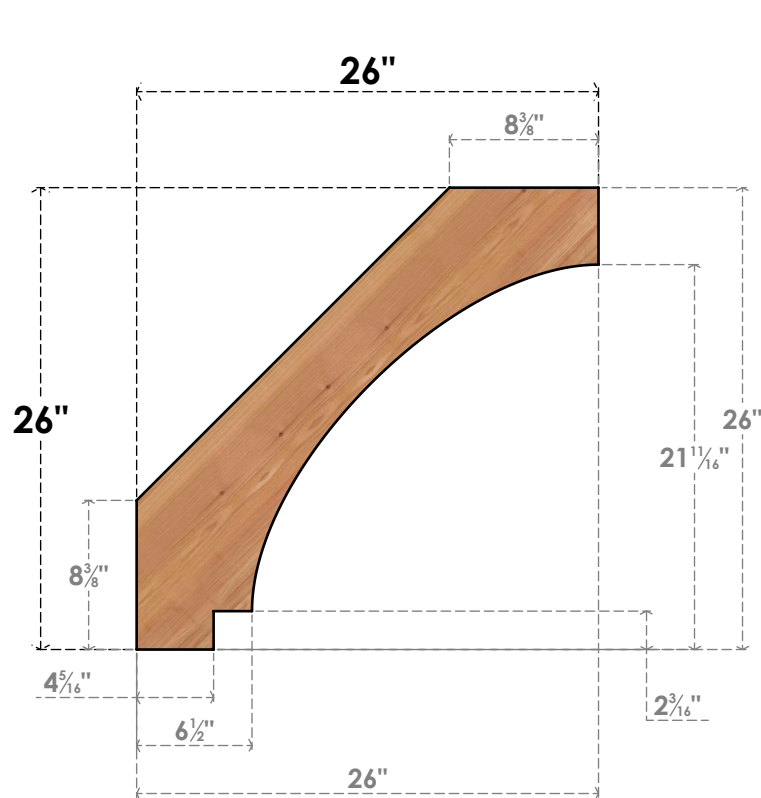

BRC06X26X26IMP00SWR

5 1/2"W X 26"D X 26"H IMPERIAL SMOOTH BRACE, WESTERN RED CEDAR

SIDE

FRONT

EKENA MILLWORK
 2300 WEST MAIN ST.
 CLARKSVILLE, TX 75426
 TOLL FREE: 866-607-0453
 WWW.EKENAMILLWORK.COM

NOTES