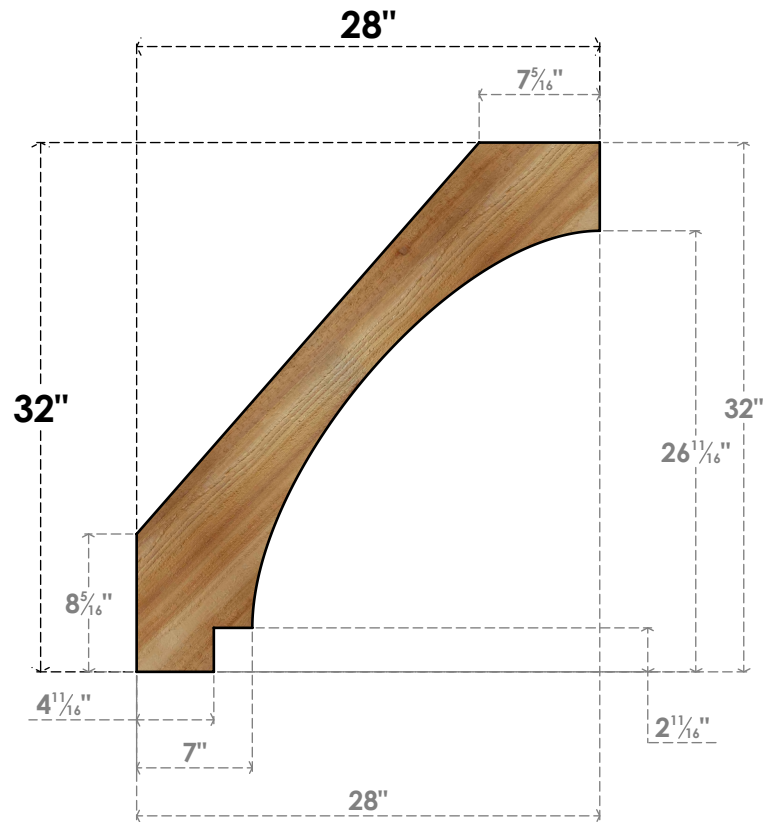

# BRC06X28X32IMP00RWR

6"W X 28"D X 32"H IMPERIAL ROUGH SAWN BRACE, WESTERN RED CEDAR

**SIDE**

**FRONT**

EKENA MILLWORK  
 2300 WEST MAIN ST.  
 CLARKSVILLE, TX 75426  
 TOLL FREE: 866-607-0453  
 WWW.EKENAMILLWORK.COM

**NOTES**

1. INSTALLATION TO BE COMPLETED IN ACCORDANCE WITH MANUFACTURER'S SPECIFICATIONS.
2. DRAWING MAY NOT BE TO SCALE
3. THIS DRAWING IS INTENDED FOR DESIGN AND PLANNING PURPOSES ONLY.
4. ALL INFORMATION CONTAINED HEREIN WAS CURRENT AT THE TIME OF DEVELOPMENT BUT MUST BE REVIEWED AND APPROVED BY THE PRODUCT MANUFACTURER TO BE CONSIDERED ACCURATE.
5. PRODUCTS ARE NOT KILN DRIED. THIS ITEM IS UNIQUE AND WILL CONTAIN THE NATURAL VARIATIONS THAT THE WOOD SPECIES OFFERS. THIS MAY RESULT IN VARIATIONS UP TO 1/4"