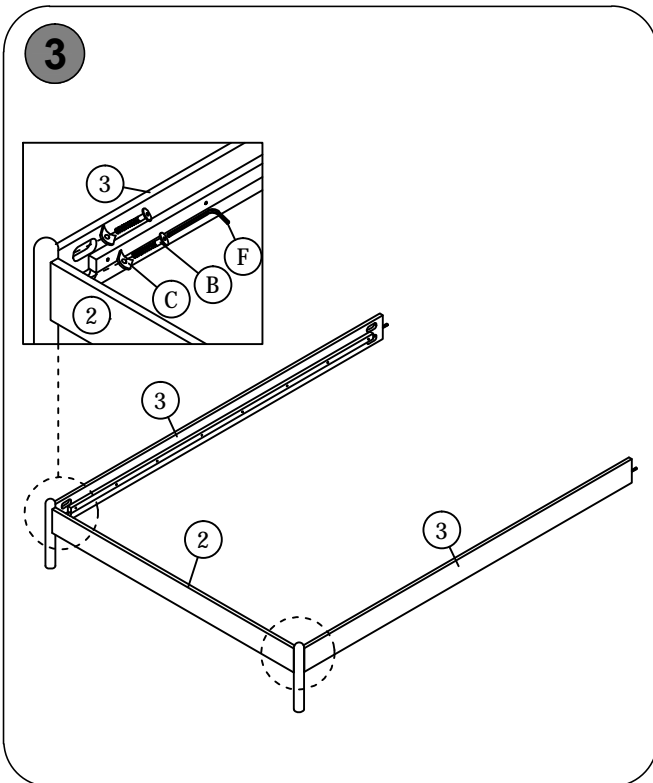

- Part 3 - Side Rails
- Part 4 - Center Support Bar
- Part 5 - Support Legs
- Part 6 - Slats

2 IMPORTANT ASSEMBLY INFORMATION

Assembly Step Ensure the side rail bracket is fully hooked onto bolt loosely threaded with both washers on the **OUTSIDE** of the bracket first, then proceed to fully tightening all 4 corners.

+ Parts Included

① HEADBOARD (1 PC)

② FOOTBOARD (1 PC)

③ SIDE RAILS (2 PCS)

④ CENTER SUPPORT BAR (1 PC)

⑤ SUPPORT LEGS (3 PCS)

⑥ SLATS (1 SET)

+ Hardware Included

A M6 x 40mm (1 PC)

B M6 x 60mm (8 PCS)

C M6 (8 PCS)

D M4 x 32mm (8 PCS)

E M8 x 30mm (4 PCS)

F M4 (1 PC)

ASSEMBLY INSTRUCTIONS

QUEEN