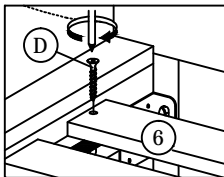

- Part 3 - Side Rails
- Part 4 - Center Support Bar
- Part 5 - Support Legs
- Part 6 - Slats

2 IMPORTANT ASSEMBLY INFORMATION

Assembly Step Ensure the side rail bracket is fully hooked onto bolt loosely threaded with both washers on the **OUTSIDE** of the bracket first, then proceed to fully tightening all 4 corners.

A M6 x 40mm (1 PC)

B M6 x 60mm (8 PCS)

C M6 (8 PCS)

D M4 x 32mm (8 PCS)

E M8 x 30mm (4 PCS)

F M4 (1 PC)

ASSEMBLY INSTRUCTIONS

QUEEN

ASSEMBLY INSTRUCTIONS

QUEEN

5

6

7

STEP 7.1

STEP 7.2

8