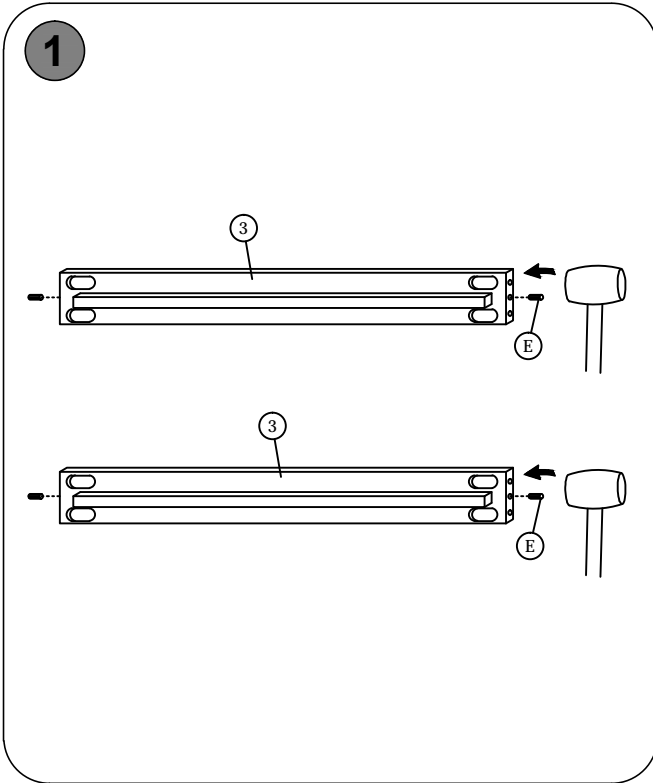

- Part 3 - Side Rails
- Part 4 - Center Support Bar
- Part 5 - Support Legs
- Part 6 - Slats

2 IMPORTANT ASSEMBLY INFORMATION

Assembly Step Ensure the side rail bracket is fully hooked onto bolt loosely threaded with both washers on the **OUTSIDE** of the bracket first, then proceed to fully tightening all 4 corners.

+ Parts Included

① HEADBOARD (1 PC)

② FOOTBOARD (1 PC)

③ SIDE RAILS (2 PCS)

④ CENTER SUPPORT BAR (1 PC)

⑤ SUPPORT LEGS (3 PCS)

⑥ SLATS (1 SET)

+ Hardware Included

A M6 x 40mm (1 PC)

B M6 x 60mm (8 PCS)

C M6 (8 PCS)

D M4 x 32mm (8 PCS)

E M8 x 30mm (4 PCS)

F M4 (1 PC)

ASSEMBLY INSTRUCTIONS

QUEEN

ASSEMBLY INSTRUCTIONS

QUEEN

5

6

7

STEP 7.1

STEP 7.2

8