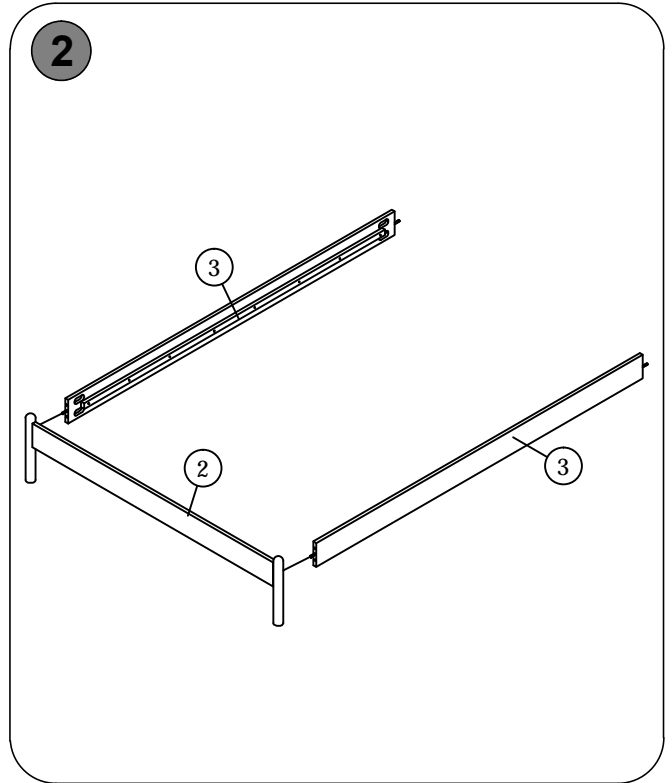

- Part 3 - Side Rails
- Part 4 - Center Support Bar
- Part 5 - Support Legs
- Part 6 - Slats

2 IMPORTANT ASSEMBLY INFORMATION

Assembly Step Ensure the side rail bracket is fully hooked onto bolt loosely threaded with both washers on the **OUTSIDE** of the bracket first, then proceed to fully tightening all 4 corners.

+ Parts Included

① HEADBOARD (1 PC)

② FOOTBOARD (1 PC)

③ SIDE RAILS (2 PCS)

④ CENTER SUPPORT BAR (1 PC)

⑤ SUPPORT LEGS (3 PCS)

⑥ SLATS (1 SET)

+ Hardware Included

A M6 x 40mm (1 PC)

B M6 x 60mm (8 PCS)

C M6 (8 PCS)

D M4 x 32mm (8 PCS)

E M8 x 30mm (4 PCS)

F M4 (1 PC)

ASSEMBLY INSTRUCTIONS

QUEEN