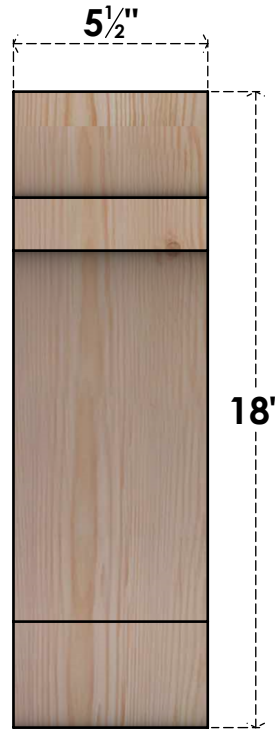

BRC06X06X18OLY00SDF

5 1/2"W X 6"D X 18"H OLYMPIC SMOOTH BRACE, DOUGLAS FIR

SIDE

FRONT

EKENA
MILLWORK
2300 WEST MAIN ST.
CLARKSVILLE, TX 75426
TOLL FREE: 866-607-0453
WWW.EKENAMILLWORK.COM

NOTES

1. INSTALLATION TO BE COMPLETED IN ACCORDANCE WITH MANUFACTURER'S SPECIFICATIONS.
2. DRAWING MAY NOT BE TO SCALE
3. THIS DRAWING IS INTENDED FOR DESIGN AND PLANNING PURPOSES ONLY.
4. ALL INFORMATION CONTAINED HEREIN WAS CURRENT AT THE TIME OF DEVELOPMENT BUT MUST BE REVIEWED AND APPROVED BY THE PRODUCT MANUFACTURER TO BE CONSIDERED ACCURATE.
5. PRODUCTS ARE NOT KILN DRIED. THIS ITEM IS UNIQUE AND WILL CONTAIN THE NATURAL VARIATIONS THAT THE WOOD SPECIES OFFERS. THIS MAY RESULT IN VARIATIONS UP TO 1/4"