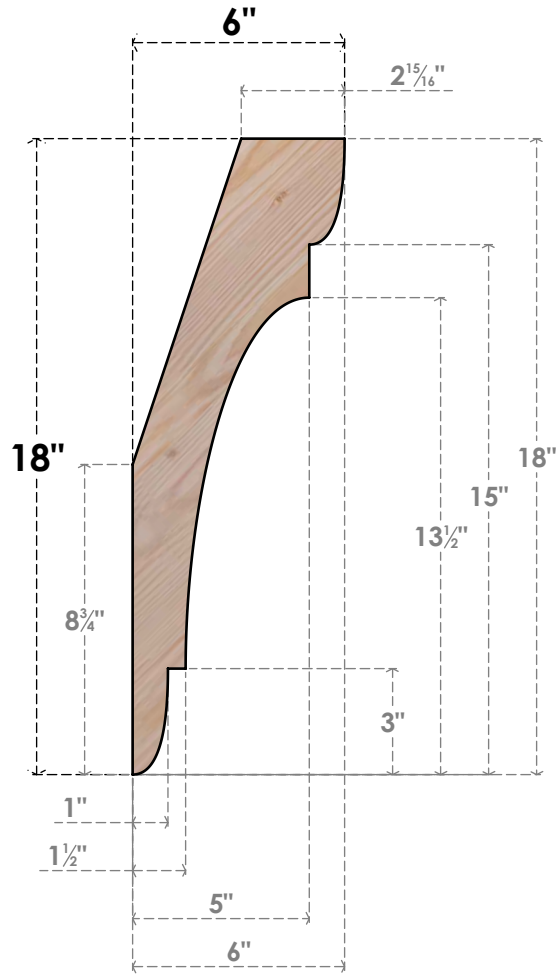

BRC06X06X18OLY00SDF

5 1/2"W X 6"D X 18"H OLYMPIC SMOOTH BRACE, DOUGLAS FIR

SIDE

FRONT

EKENA
MILLWORK
2300 WEST MAIN ST.
CLARKSVILLE, TX 75426
TOLL FREE: 866-607-0453
WWW.EKENAMILLWORK.COM

NOTES

1. INSTALLATION TO BE COMPLETED IN ACCORDANCE WITH MANUFACTURER'S SPECIFICATIONS.
2. DRAWING MAY NOT BE TO SCALE
3. THIS DRAWING IS INTENDED FOR DESIGN AND PLANNING PURPOSES ONLY.
4. ALL INFORMATION CONTAINED HEREIN WAS CURRENT AT THE TIME OF DEVELOPMENT BUT MUST BE REVIEWED AND APPROVED BY THE PRODUCT MANUFACTURER TO BE CONSIDERED ACCURATE.
5. PRODUCTS ARE NOT KILN DRIED. THIS ITEM IS UNIQUE AND WILL CONTAIN THE NATURAL VARIATIONS THAT THE WOOD SPECIES OFFERS. THIS MAY RESULT IN VARIATIONS UP TO 1/4"