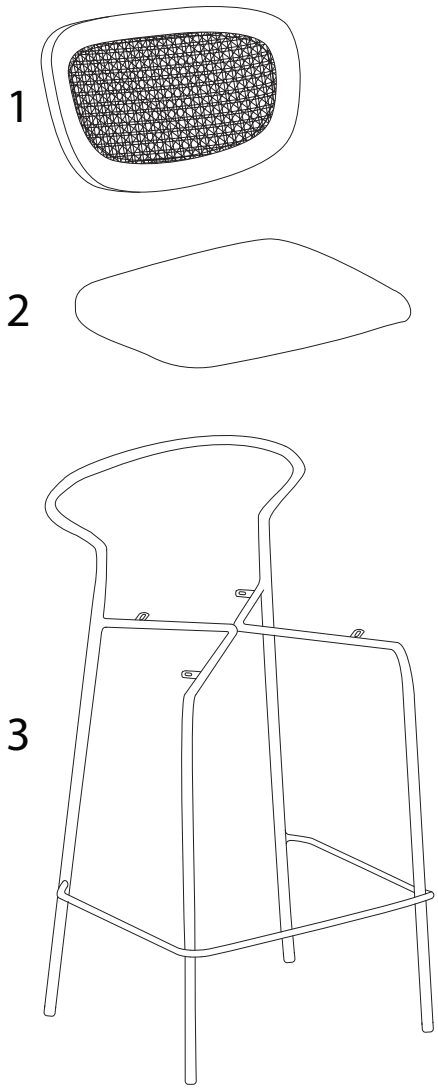

An icon showing an L-shaped metal bracket inside a circle. To its right is a power drill with a diagonal line through it, indicating it should not be used.	A warning triangle containing an exclamation mark.	A simple clock face with tick marks around the perimeter.
<p>15'</p>		
An icon showing a rectangular block sitting on a textured base inside a circle. To its right is the same rectangular block with a diagonal line through it, indicating it should not be used.	A warning triangle containing an exclamation mark.	A simple stick figure representing a person.
<p>1</p>		