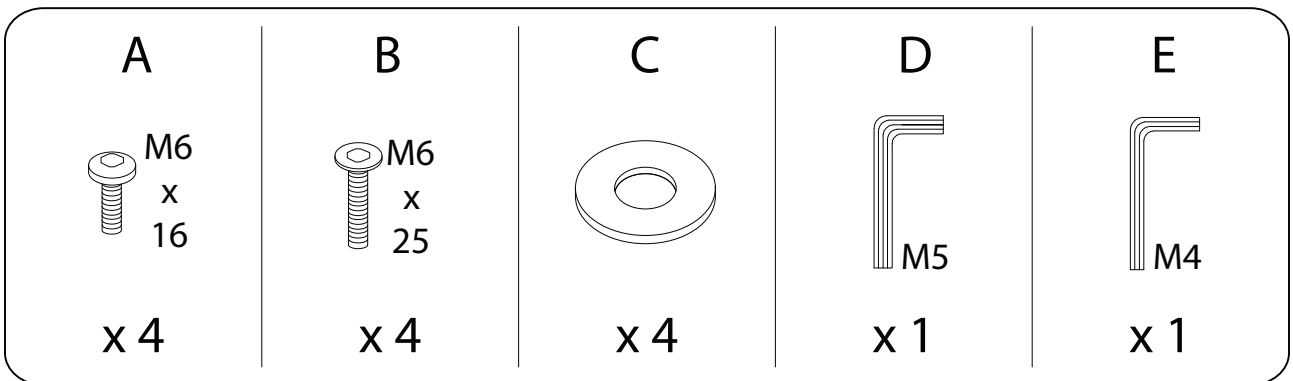

An icon showing an L-shaped metal bracket inside a circle. To its right is a power drill with a diagonal line through it, indicating it should not be used.	A warning triangle containing an exclamation mark.	A simple clock face with tick marks around the perimeter.
<p>15'</p>		
An icon showing a rectangular block sitting on a textured base inside a circle. To its right is the same rectangular block with a diagonal line through it, indicating it should not be used.	A warning triangle containing an exclamation mark.	A simple stick figure representing a person.
<p>1</p>		