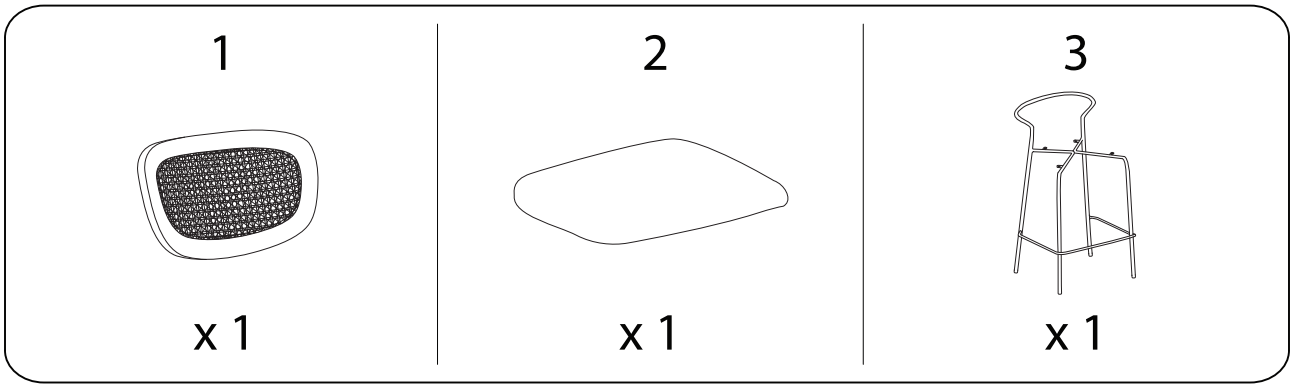

An icon showing an L-shaped metal bracket inside a circle. To its right is a power drill with a diagonal line through it, indicating it should not be used.	A warning triangle containing an exclamation mark.	A simple clock face with tick marks around the perimeter.
<p>15'</p>		
An icon showing a rectangular block sitting on a textured base inside a circle. To its right is the same rectangular block with a diagonal line through it, indicating it should not be used.	A warning triangle containing an exclamation mark.	A simple stick figure representing a person.
<p>1</p>		