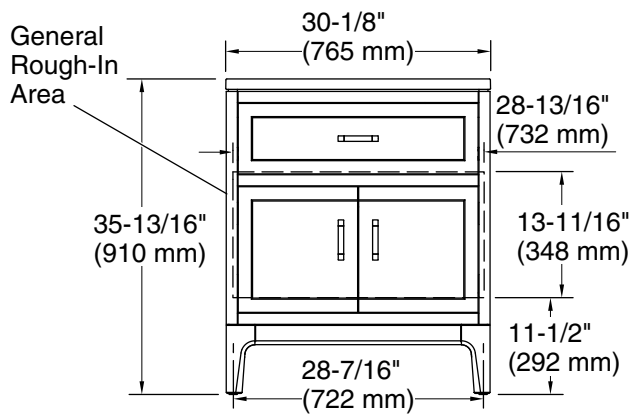

Features

- Set includes cabinet, precut quartz vanity top, sink, legs, and cabinet hardware
- One full-extension 12-3/4" (325 mm) drawer with soft-close side-mount slides
- Three-way adjustable slow-close door hinges for easy cabinet access
- 18" (457 mm) cabinet interior provides ample storage space
- Finish-matched cabinet interior offers generous clearance for plumbing
- Customize your storage with optional accessories such as floor liners, drawer organizers, and perfectly sized containers (sold separately)
- 8" (203 mm) widespread faucet holes

Color	Code	Description
	0	White
	1WT	Mohair Grey

Technical Information

All product dimensions are nominal.

Notes

Install this product according to the installation instructions.