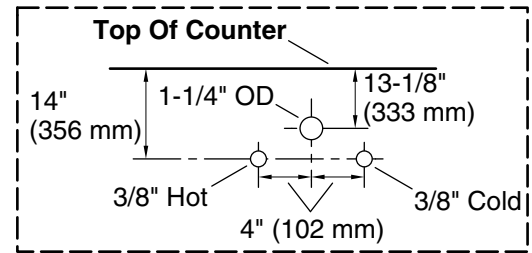

Color	Code	Description
	0	White
	1WT	Mohair Grey

Technical Information

All product dimensions are nominal.

Notes

Install this product according to the installation instructions.