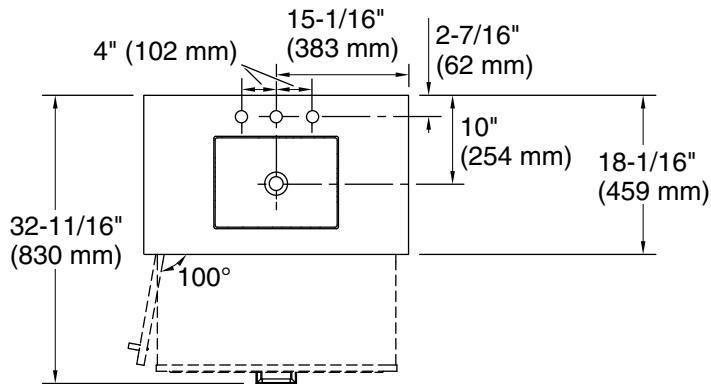

Color	Code	Description
	0	White
	1WT	Mohair Grey

Technical Information

All product dimensions are nominal.

Notes

Install this product according to the installation instructions.