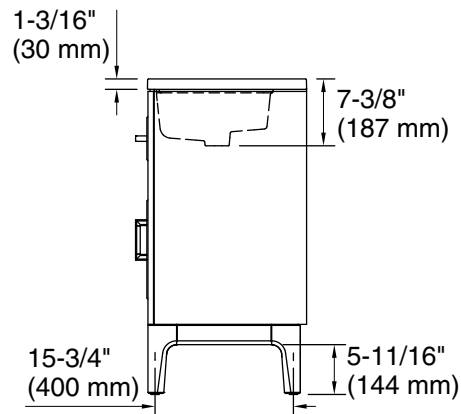

Features

- Set includes cabinet, precut quartz vanity top, sink, legs, and cabinet hardware
- One full-extension 12-3/4" (325 mm) drawer with soft-close side-mount slides
- Three-way adjustable slow-close door hinges for easy cabinet access
- 18" (457 mm) cabinet interior provides ample storage space
- Finish-matched cabinet interior offers generous clearance for plumbing
- Customize your storage with optional accessories such as floor liners, drawer organizers, and perfectly sized containers (sold separately)
- 8" (203 mm) widespread faucet holes

Color	Code	Description
	0	White
	1WT	Mohair Grey

Technical Information

All product dimensions are nominal.

Notes

Install this product according to the installation instructions.