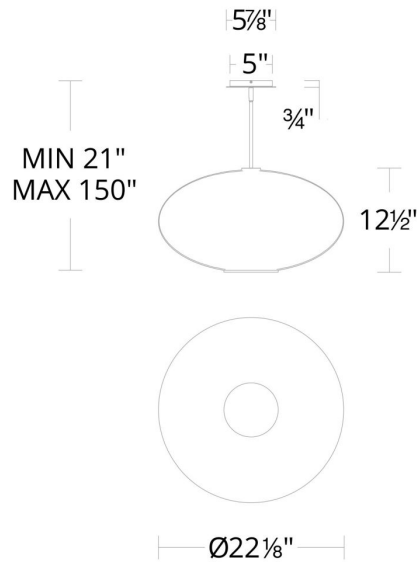

PD-72322

REPLACEMENT PARTS

- RPL-GLA-72322 - Replacement Glass
- RPL-RODIN06-886-AB - 6" Rod - AB finish
- RPL-RODIN12-886-AB - 12" Rod - AB finish

Model & Size	Color Temp	Finish	LED Watts	LED Lumens	Delivered Lumens
PD-72322 22"	2700K	AB Aged Brass	29.3W	5055	2331
	2700K	BK Black	29.3W	5055	2331
	3000K	AB Aged Brass	29.3W	5055	2331
	3000K	BK Black	29.3W	5055	2331
	3500K	AB Aged Brass	29.3W	5055	2331
	3500K	BK Black	29.3W	5055	2331

Example: **PD-72322-35-BK**

For custom requests please contact customs@modernforms.com