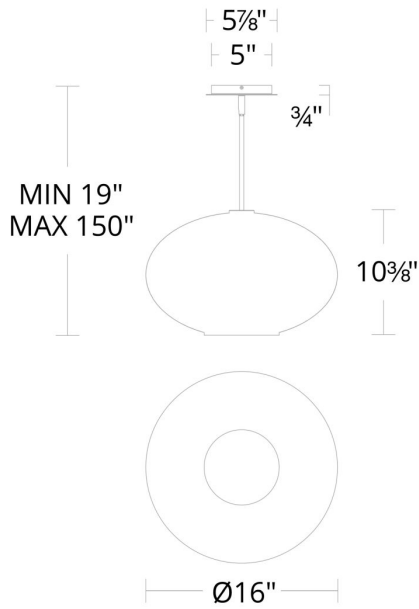

Project:

Location:

Fixture Type:

Catalog Number:

AVAILABLE FINISHES:

Illusion

PD-72316

PRODUCT DESCRIPTION

Perfect in design and function. Oval shaped, etched opal glass provides beautiful and consistent illumination from integral LEDs concealed within.

FEATURES

- Driver concealed within the canopy
- Mouth blown etched opal glass
- Spin-on round canopy with minimal hardware
- Three 12" and one 6" down rods included (additional sold separately)
- Slope ceiling adaptable. Hang straight swivel.
- Built in color temperature adjustability. Switch from 2700K/3000K/3500K
- Option to pre-select color temperature or adjust in the field
- Not recommended for dimming @220V

PD-72316

REPLACEMENT PARTS

- RPL-GLA-72316 - Replacement Glass
- RPL-RODIN06-886-AB - 6" Rod - AB finish
- RPL-RODIN12-886-AB - 12" Rod - AB finish

Model & Size	Color Temp	Finish	LED Watts	LED Lumens	Delivered Lumens
PD-72316 16"	2700K	AB Aged Brass	20.2W	3370	1554
	2700K	BK Black	20.2W	3370	1554
	3000K	AB Aged Brass	20.2W	3370	1554
	3000K	BK Black	20.2W	3370	1554
	3500K	AB Aged Brass	20.2W	3370	1554
	3500K	BK Black	20.2W	3370	1554