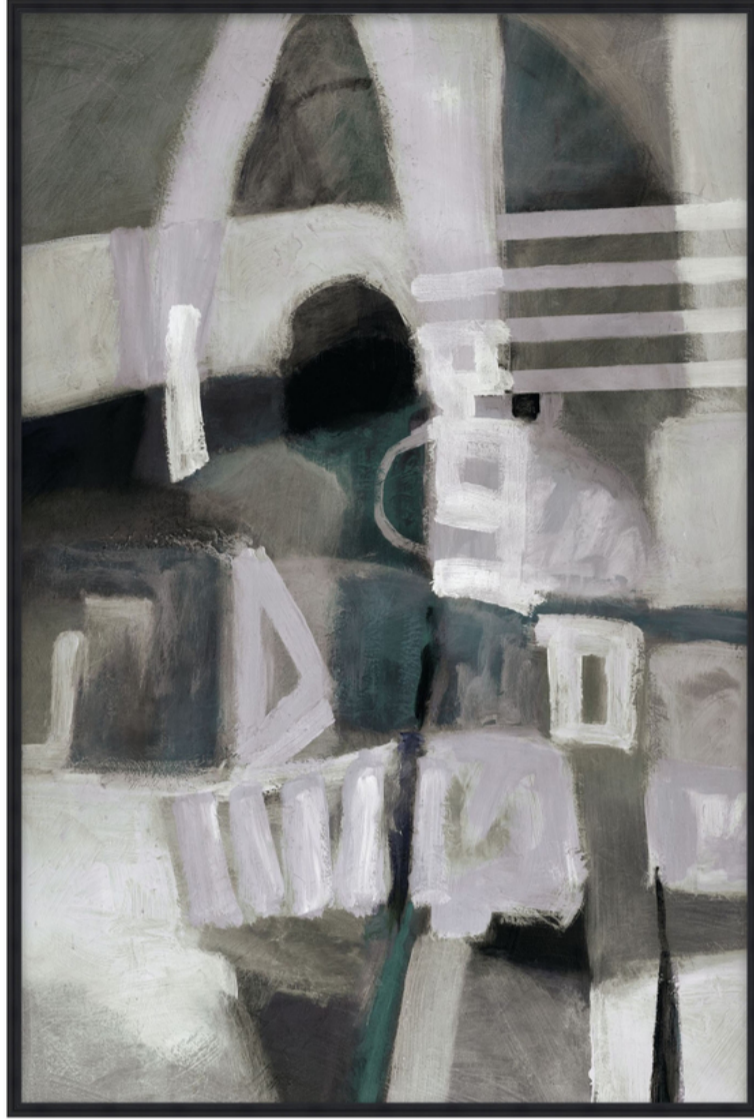

# THEODORE ALEXANDER

## Subdued 1

D2810S56195-4741

Subdued 1 is an elegant nod to the early work of American Abstract painter Adolph Gottlieb. Through biomorphic forms, abstract symbols, and dream-like imagery, a highly complex scene unfolds across the canvas. Upon initial view, the gaze is drawn toward a centralized, abstract figure. Above, a swooping curve in grey cloud leads down to symbolic imagery in muted tones of french and slate greys before being expertly blurred against a background of grey, iron, and storm dust. A remarkable and distinctive work of art on canvas, Subdued 1 is an exquisite addition to ART by TA.

► Canvas, Hand Embellished Semi Gloss, F1336 - Black Texture Floater Frame - Width: 0.375

W 34 x D 2 x H 51 inches

**Material(s):**

**Collection:** Art by TA

**Style:** Modern / Formal Modern

**Type:** Décor / Wall Art