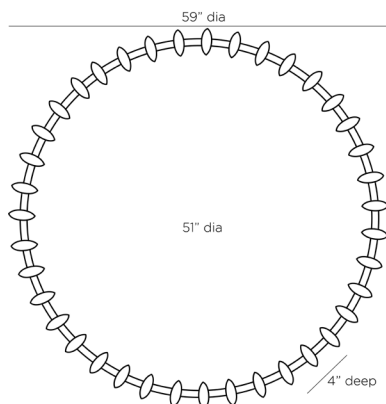

ARTERIO S

PIRA MIRROR

6988

Dia: 59.00 IN, D: 4 IN

White Gesso

Contract Suitable As Is

Impactful for its volume and maximalist design, the Pira mirror features white gesso-finished iron saucer shapes that radiate around a bronze iron frame. The conceptual beauty makes timeless statement in any grand space. The mirror is fitted with a security cleat for hanging. Finish will vary.

APPEARANCE

Material	Iron, Mirror
Finish	Bronze, Plain, White Gesso
Finish Will Vary	true
Top Coat/Sealant	false

DIMENSIONS

Mirror Size	Dia: 51.00 IN
-------------	---------------

SHIPPING

Shipping Requirements	TruckShip
Product Weight	60 LBS
Gross Weight 1	80.92 LBS
Shipping Box 1	H: 69 IN, L: 12 IN, W: 69 IN

ADDITIONAL INFO

Features	T-Screw Hardware Included
Hanger Position	Vertical Only
Hanger Type	Security Cleat
Hanger Size	24"

CONTRACT

Contract Suitable	true
-------------------	------