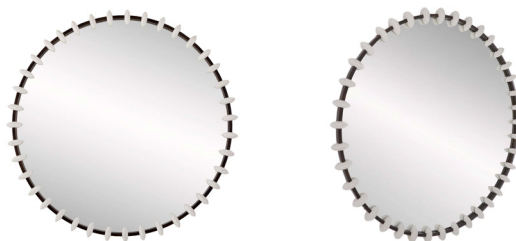

ARTERIO S

PIRA MIRROR

6988

Dia: 59.00 IN, D: 4 IN

White Gesso

Contract Suitable As Is

Impactful for its volume and maximalist design, the Pira mirror features white gesso-finished iron saucer shapes that radiate around a bronze iron frame. The conceptual beauty makes timeless statement in any grand space. The mirror is fitted with a security cleat for hanging. Finish will vary.

APPEARANCE

Material	Iron, Mirror
Finish	Bronze, Plain, White Gesso
Finish Will Vary	true
Top Coat/Sealant	false

DIMENSIONS

Mirror Size	Dia: 51.00 IN
-------------	---------------

SHIPPING

Shipping Requirements	TruckShip
Product Weight	60 LBS
Gross Weight 1	80.92 LBS
Shipping Box 1	H: 69 IN, L: 12 IN, W: 69 IN

ADDITIONAL INFO

Features	T-Screw Hardware Included
Hanger Position	Vertical Only
Hanger Type	Security Cleat
Hanger Size	24"

CONTRACT

Contract Suitable	true
-------------------	------