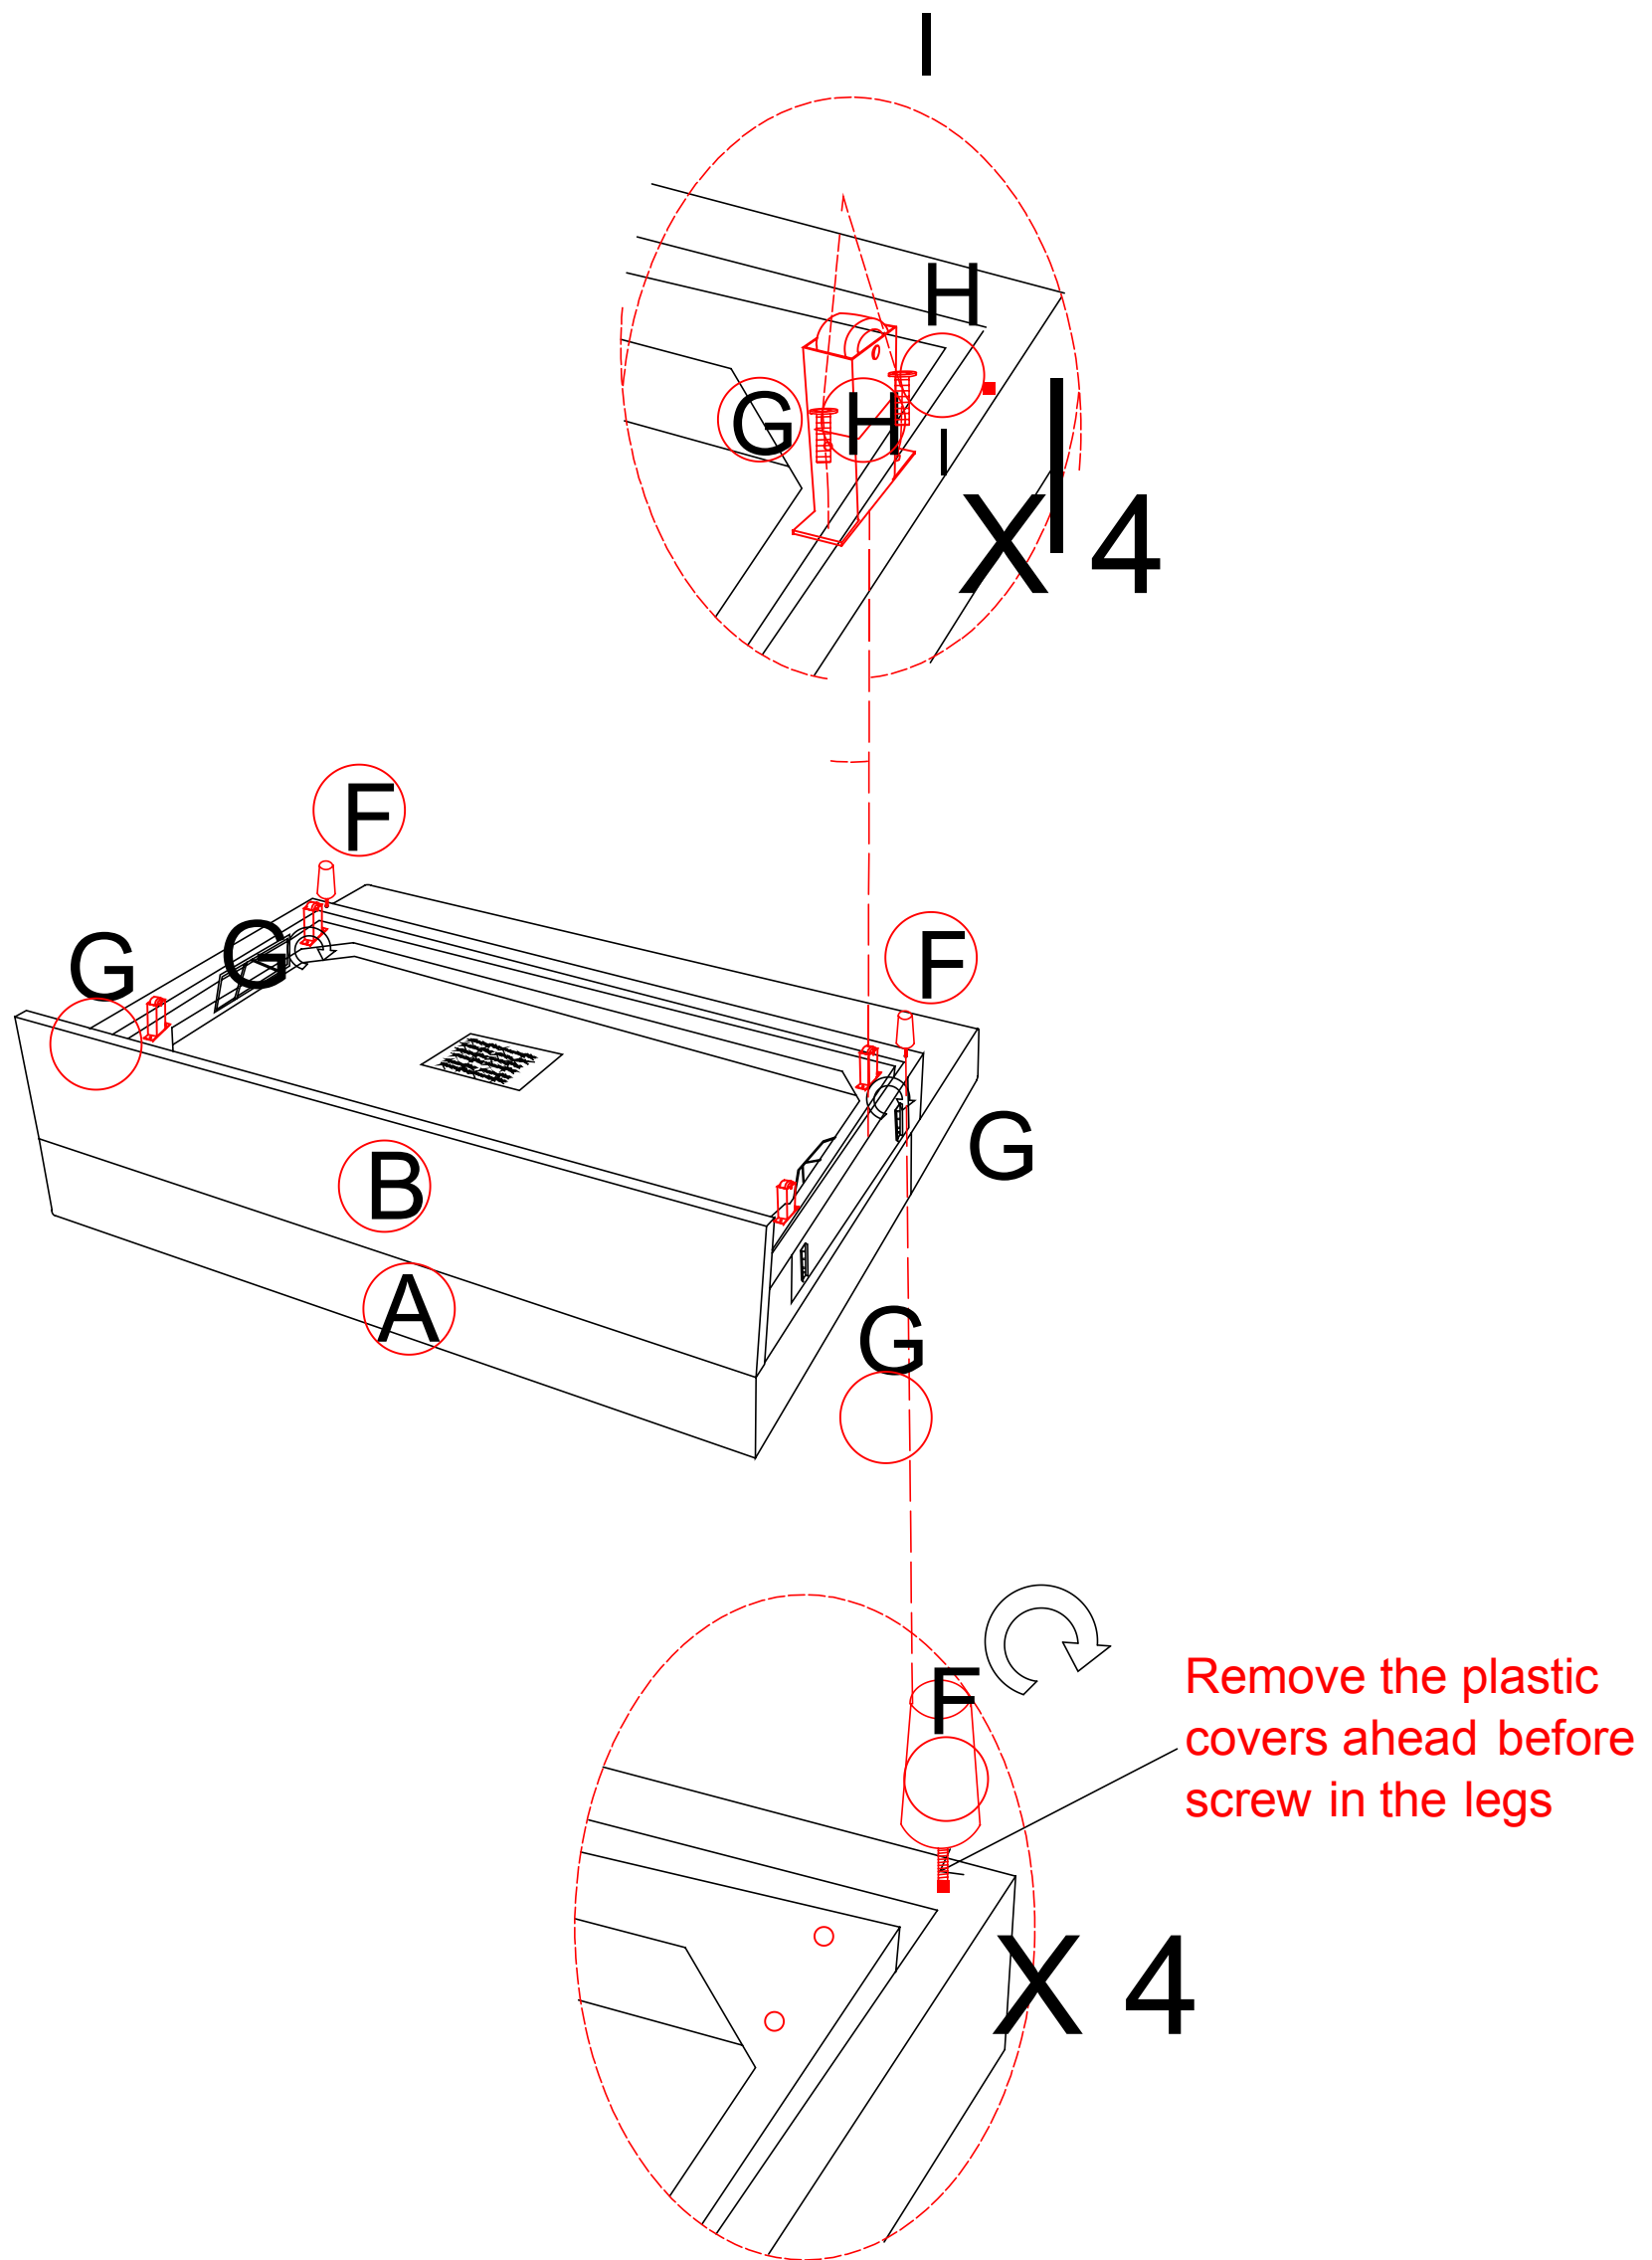

INSTRUCTION

TEAM
ASSEMBLY
RECOMMENDED

SOFA BED

PARTS LIST

NO	PART	DECS	QTY
A		SEAT CUSHION	1pc
B		TRUNDLE BED	1pc
C		LEFT ARM	1pc
D		RIGHT ARM	1pc
E		PILLOW	2pc
F		LEGS	4pc
G		GUIDE-RAIL WHEEL	4pc
H		SHORT SCREW	17pc
I		SCREWS AND NUTS	1pc
J		MOBIIE PHOHE HOLDER	1pc
K		USB POWER	1pc

STEP 1

Ship by 1 box

NO	PART	DECS	QTY
(A)		SEAT CUSHION	1pc
(B)		TRUNDLE BED	1pc
(C)		LEFT ARM	1pc
(D)		RIGHT ARM	1pc
(E)		PILLOW	2pc
(F)		LEGS	4pc
(G)		LEGS	4pc
(H)		SHORT SCREW	17pc
(I)		SCREWS NUTS	1pc
(J)		Mobile phone holder	1pc
(K)		USB POWER	1pc

STEP 2

STEP 3

Warm tips: after the couch installs the legs, again hangs the armrest on the left and right sides.

STEP 4

The trundle bed can be pulled out.

STEP 5

STEP 6