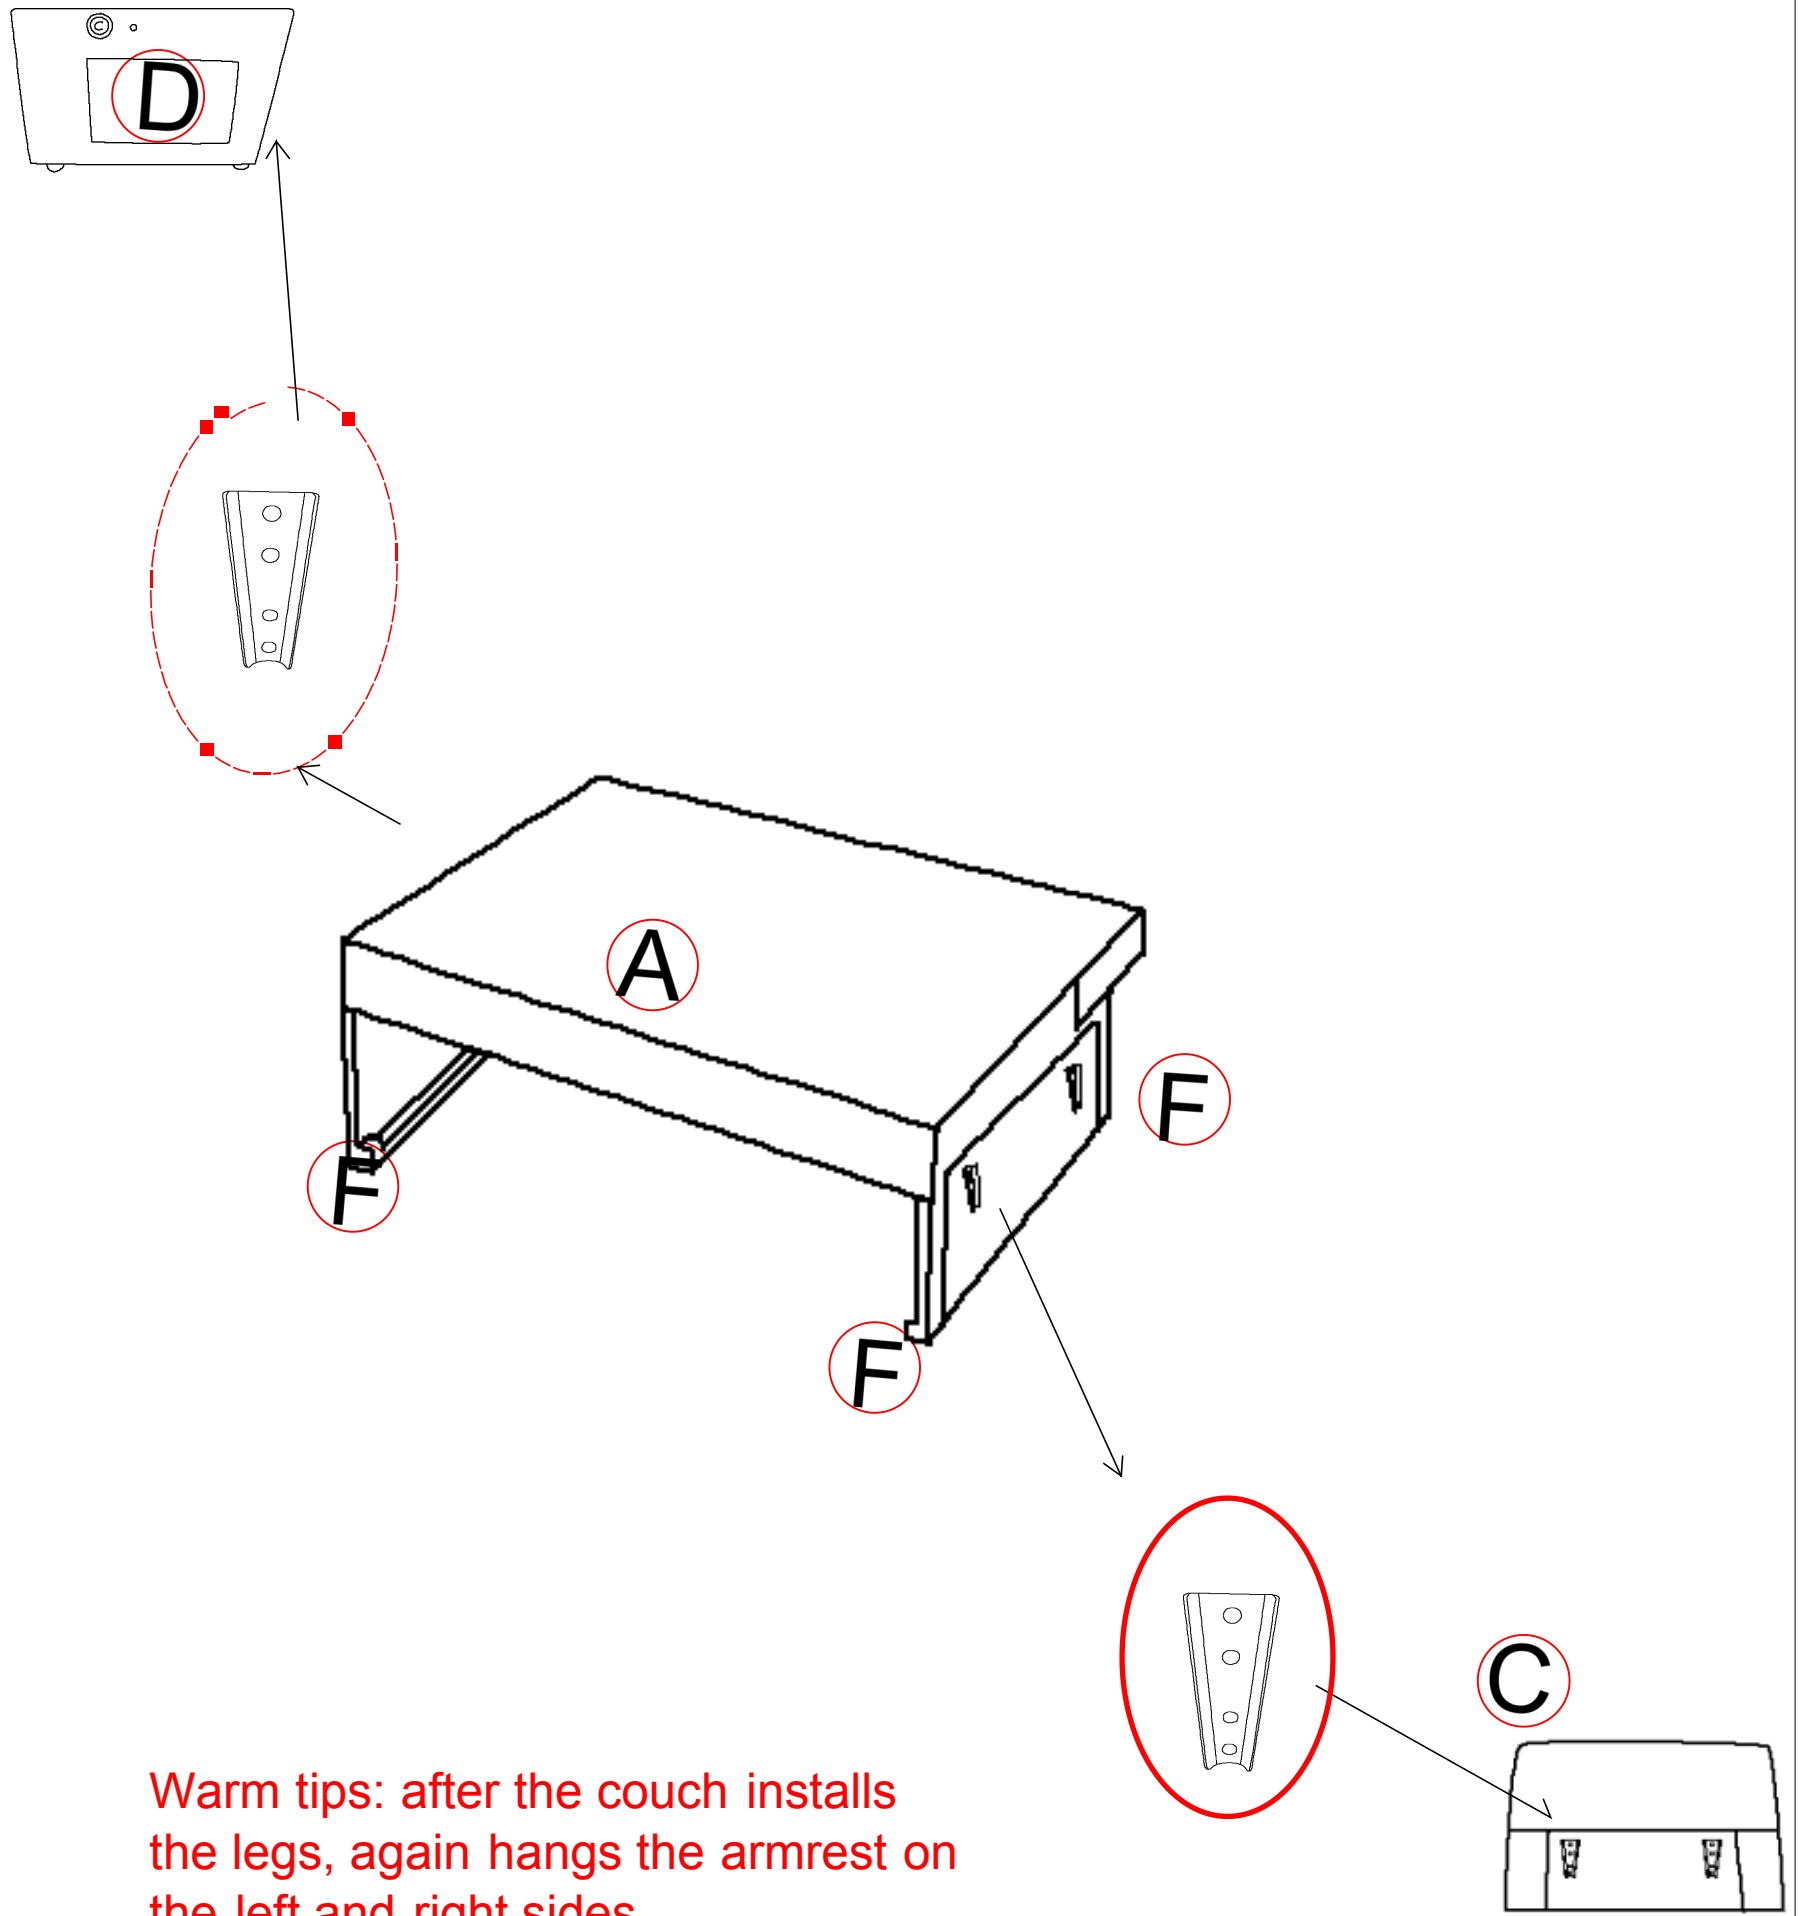

INSTRUCTION

TEAM
ASSEMBLY
RECOMMENDED

SOFA BED

PARTS LIST

NO	PART	DECS	QTY
A		SEAT CUSHION	1pc
B		TRUNDLE BED	1pc
C		LEFT ARM	1pc
D		RIGHT ARM	1pc
E		PILLOW	2pc
F		LEGS	4pc
G		GUIDE-RAIL WHEEL	4pc
H		SHORT SCREW	17pc
I		SCREWS AND NUTS	1pc
J		MOBIIE PHOHE HOLDER	1pc
K		USB POWER	1pc

STEP 1

Ship by 1 box

NO	PART	DECS	QTY
(A)		SEAT CUSHION	1pc
(B)		TRUNDLE BED	1pc
(C)		LEFT ARM	1pc
(D)		RIGHT ARM	1pc
(E)		PILLOW	2pc
(F)		LEGS	4pc
(G)		LEGS	4pc
(H)		SHORT SCREW	17pc
(I)		SCREWS NUTS	1pc
(J)		Mobile phone holder	1pc
(K)		USB POWER	1pc

STEP 2

STEP 3

Warm tips: after the couch installs the legs, again hangs the armrest on the left and right sides.

STEP 4

The trundle bed can be pulled out.

STEP 5

STEP 6