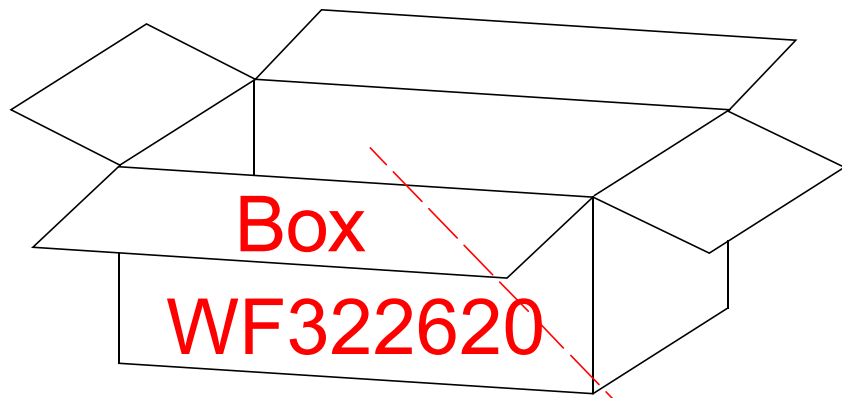

INSTRUCTION

TEAM
ASSEMBLY
RECOMMENDED

SOFA BED

PARTS LIST

NO	PART	DECS	QTY
A		SEAT CUSHION	1pc
B		TRUNDLE BED	1pc
C		LEFT ARM	1pc
D		RIGHT ARM	1pc
E		PILLOW	2pc
F		LEGS	4pc
G		GUIDE-RAIL WHEEL	4pc
H		SHORT SCREW	17pc
I		SCREWS AND NUTS	1pc
J		MOBIIE PHOHE HOLDER	1pc
K		USB POWER	1pc

STEP 1

Ship by 1 box

NO	PART	DECS	QTY
(A)		SEAT CUSHION	1pc
(B)		TRUNDLE BED	1pc
(C)		LEFT ARM	1pc
(D)		RIGHT ARM	1pc
(E)		PILLOW	2pc
(F)		LEGS	4pc
(G)		LEGS	4pc
(H)		SHORT SCREW	17pc
(I)		SCREWS NUTS	1pc
(J)		Mobile phone holder	1pc
(K)		USB POWER	1pc