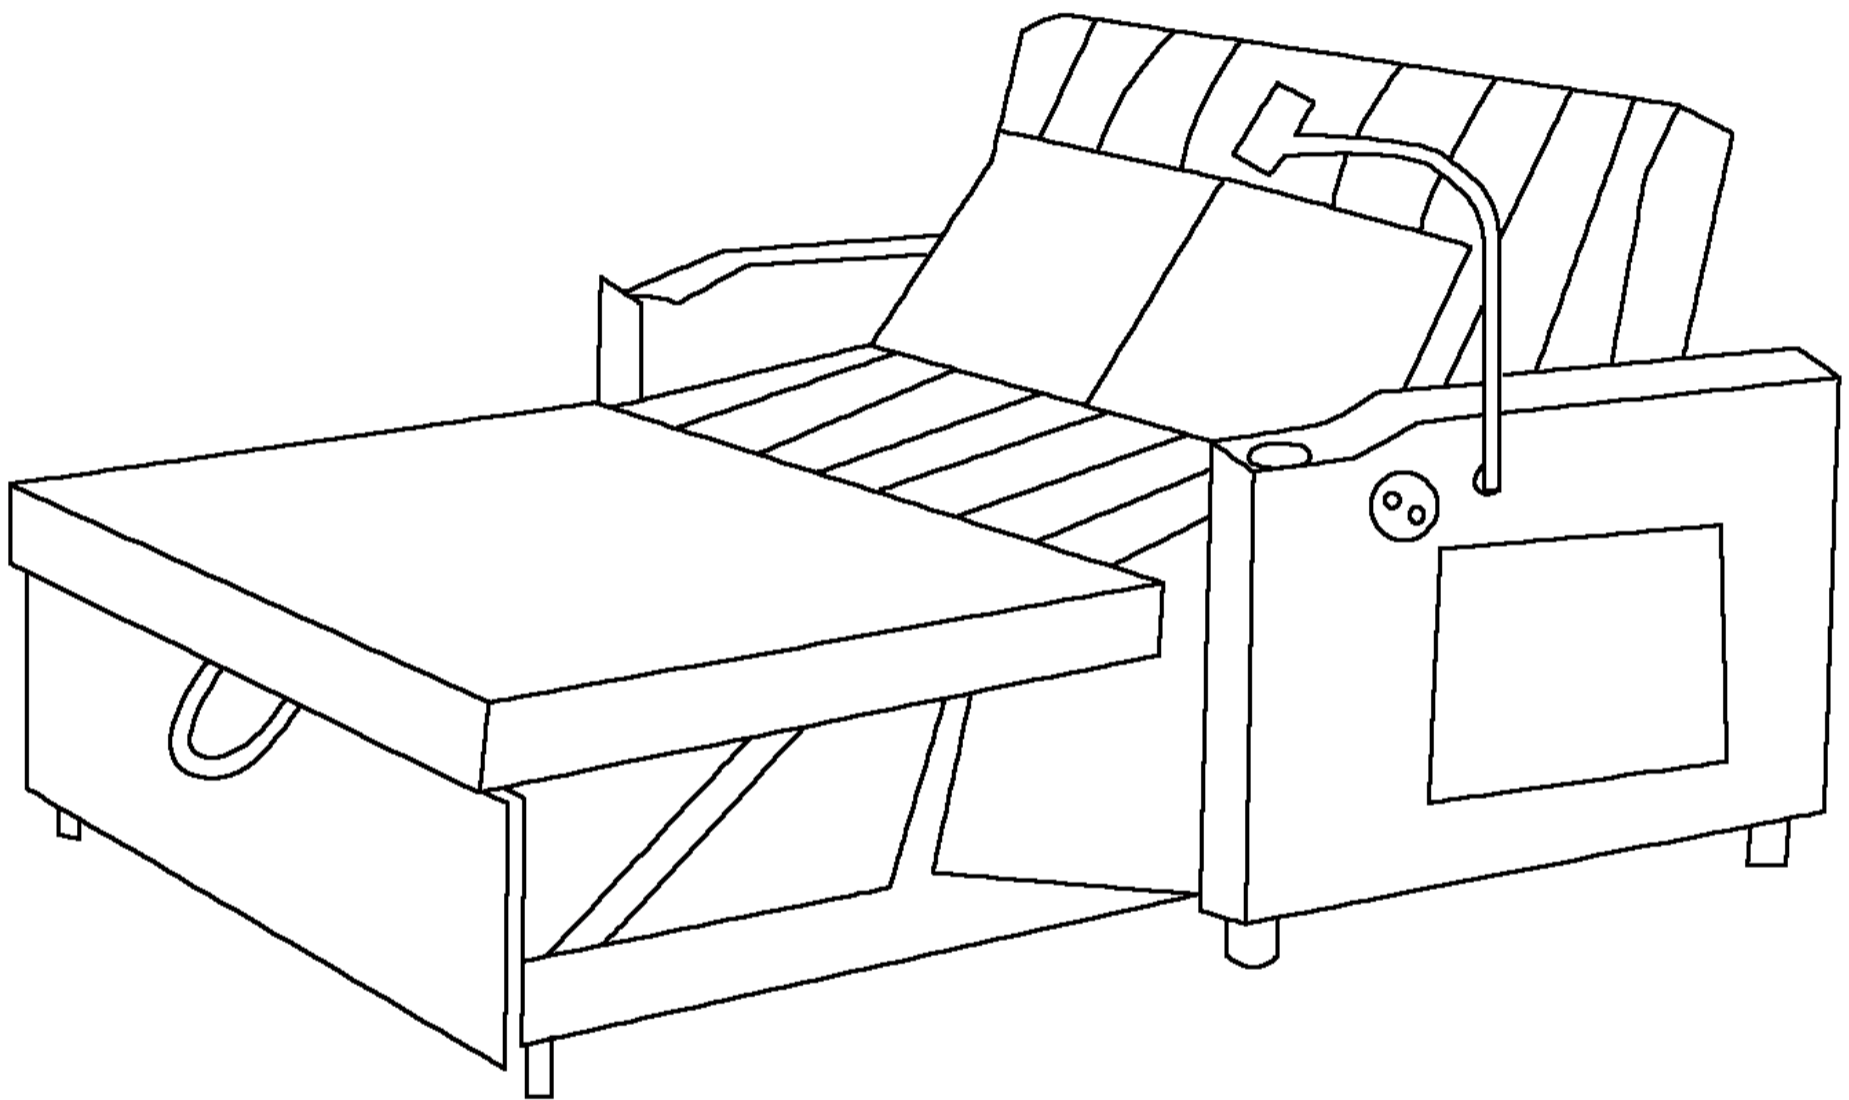

INSTRUCTION

TEAM
ASSEMBLY
RECOMMENDED

SOFA BED

PARTS LIST

NO	PART	DECS	QTY
A		SEAT CUSHION	1pc
B		TRUNDLE BED	1pc
C		LEFT ARM	1pc
D		RIGHT ARM	1pc
E		PILLOW	2pc
F		LEGS	4pc
G		GUIDE-RAIL WHEEL	4pc
H		SHORT SCREW	17pc
I		SCREWS AND NUTS	1pc
J		MOBIIE PHOHE HOLDER	1pc
K		USB POWER	1pc

STEP 1

Ship by 1 box

NO	PART	DECS	QTY
(A)		SEAT CUSHION	1pc
(B)		TRUNDLE BED	1pc
(C)		LEFT ARM	1pc
(D)		RIGHT ARM	1pc
(E)		PILLOW	2pc
(F)		LEGS	4pc
(G)		LEGS	4pc
(H)		SHORT SCREW	17pc
(I)		SCREWS NUTS	1pc
(J)		Mobile phone holder	1pc
(K)		USB POWER	1pc

STEP 2

STEP 3

Warm tips: after the couch installs the legs, again hangs the armrest on the left and right sides.

STEP 4

The trundle bed can be pulled out.

STEP 5

STEP 6