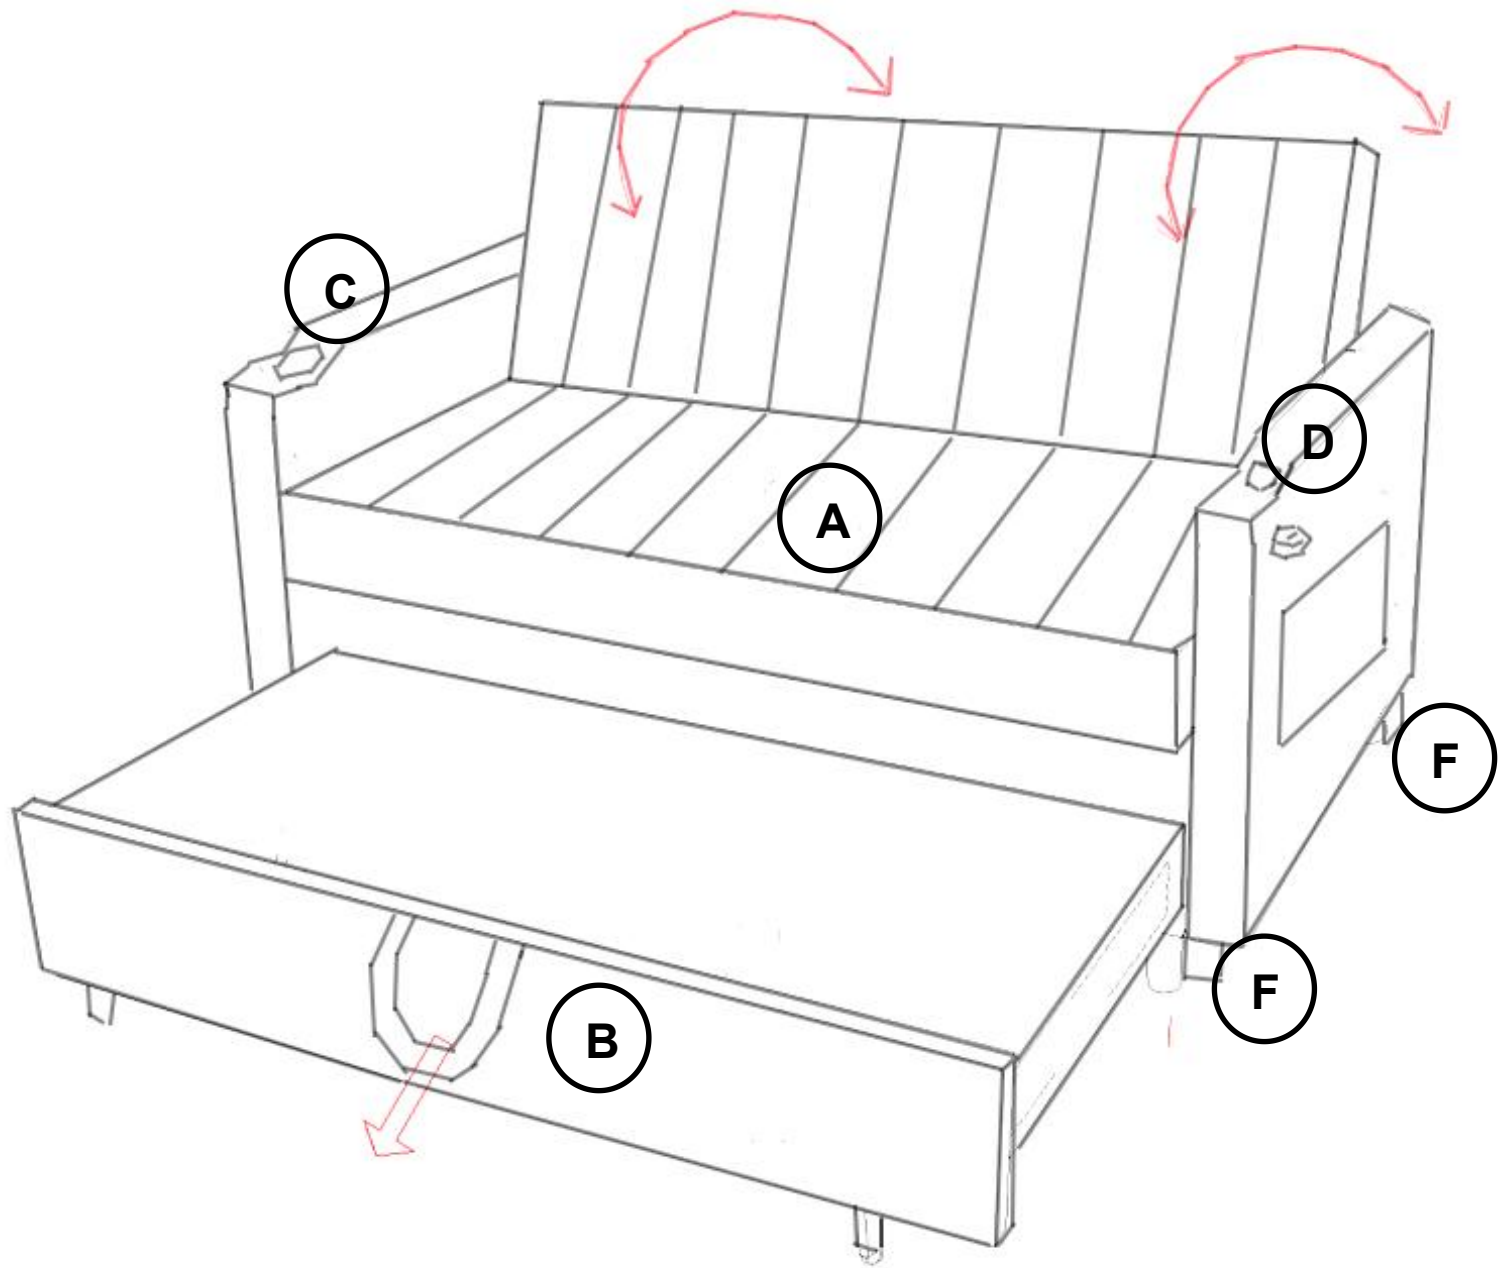

INSTRUCTION

TEAM
ASSEMBLY
RECOMMENDED

SOFA BED

PARTS LIST

NO	PART	DECS	QTY
A		SEAT CUSHION	1pc
B		TRUNDLE BED	1pc
C		LEFT ARM	1pc
D		RIGHT ARM	1pc
E		PILLOW	2pc
F		LEGS	4pc
G		GUIDE-RAIL WHEEL	4pc
H		SHORT SCREW	17pc
I		SCREWS AND NUTS	1pc
J		MOBIIE PHOHE HOLDER	1pc
K		USB POWER	1pc

STEP 1

Ship by 1 box

NO	PART	DECS	QTY
(A)		SEAT CUSHION	1pc
(B)		TRUNDLE BED	1pc
(C)		LEFT ARM	1pc
(D)		RIGHT ARM	1pc
(E)		PILLOW	2pc
(F)		LEGS	4pc
(G)		LEGS	4pc
(H)		SHORT SCREW	17pc
(I)		SCREWS NUTS	1pc
(J)		Mobile phone holder	1pc
(K)		USB POWER	1pc

STEP 2

STEP 3

Warm tips: after the couch installs the legs, again hangs the armrest on the left and right sides.

STEP 4

The trundle bed can be pulled out.

STEP 5

STEP 6