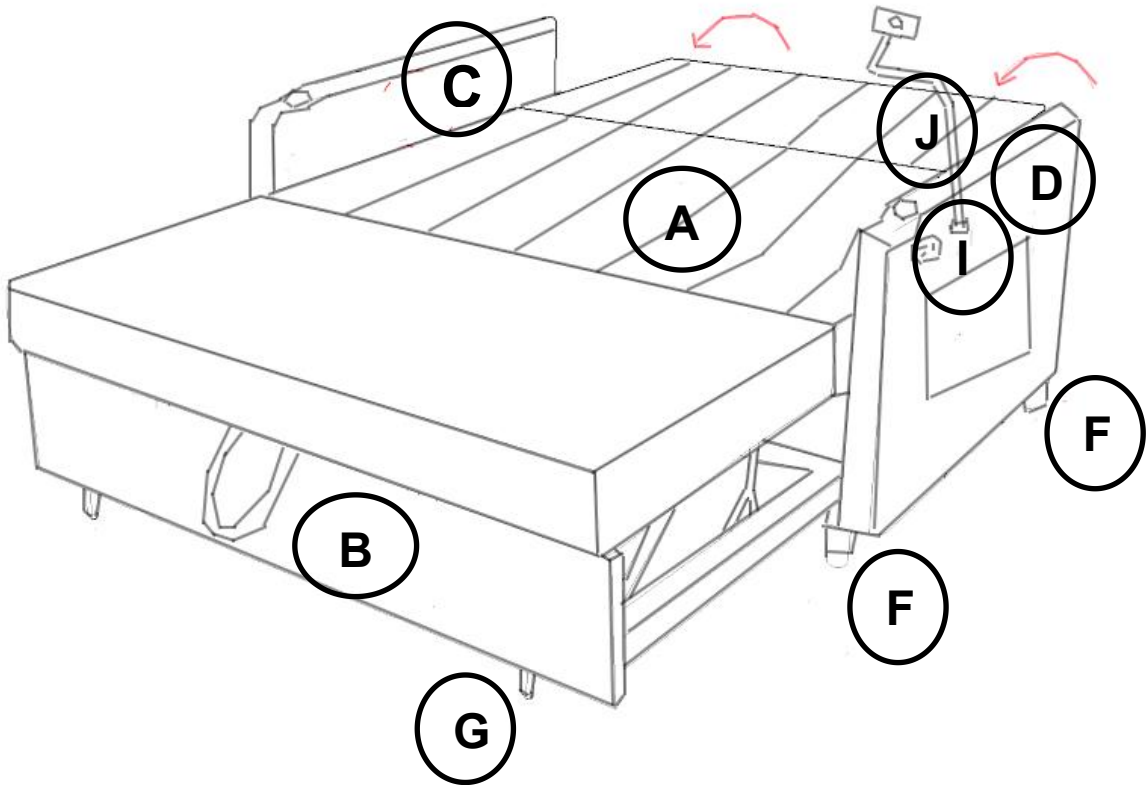

INSTRUCTION

TEAM
ASSEMBLY
RECOMMENDED

SOFA BED

PARTS LIST

NO	PART	DECS	QTY
A		SEAT CUSHION	1pc
B		TRUNDLE BED	1pc
C		LEFT ARM	1pc
D		RIGHT ARM	1pc
E		PILLOW	2pc
F		LEGS	4pc
G		GUIDE-RAIL WHEEL	4pc
H		SHORT SCREW	17pc
I		SCREWS AND NUTS	1pc
J		MOBIIE PHOHE HOLDER	1pc
K		USB POWER	1pc

STEP 1

Ship by 1 box

NO	PART	DECS	QTY
(A)		SEAT CUSHION	1pc
(B)		TRUNDLE BED	1pc
(C)		LEFT ARM	1pc
(D)		RIGHT ARM	1pc
(E)		PILLOW	2pc
(F)		LEGS	4pc
(G)		LEGS	4pc
(H)		SHORT SCREW	17pc
(I)		SCREWS NUTS	1pc
(J)		Mobile phone holder	1pc
(K)		USB POWER	1pc

STEP 2

STEP 3

Warm tips: after the couch installs the legs, again hangs the armrest on the left and right sides.

STEP 4

The trundle bed can be pulled out.

STEP 5

STEP 6