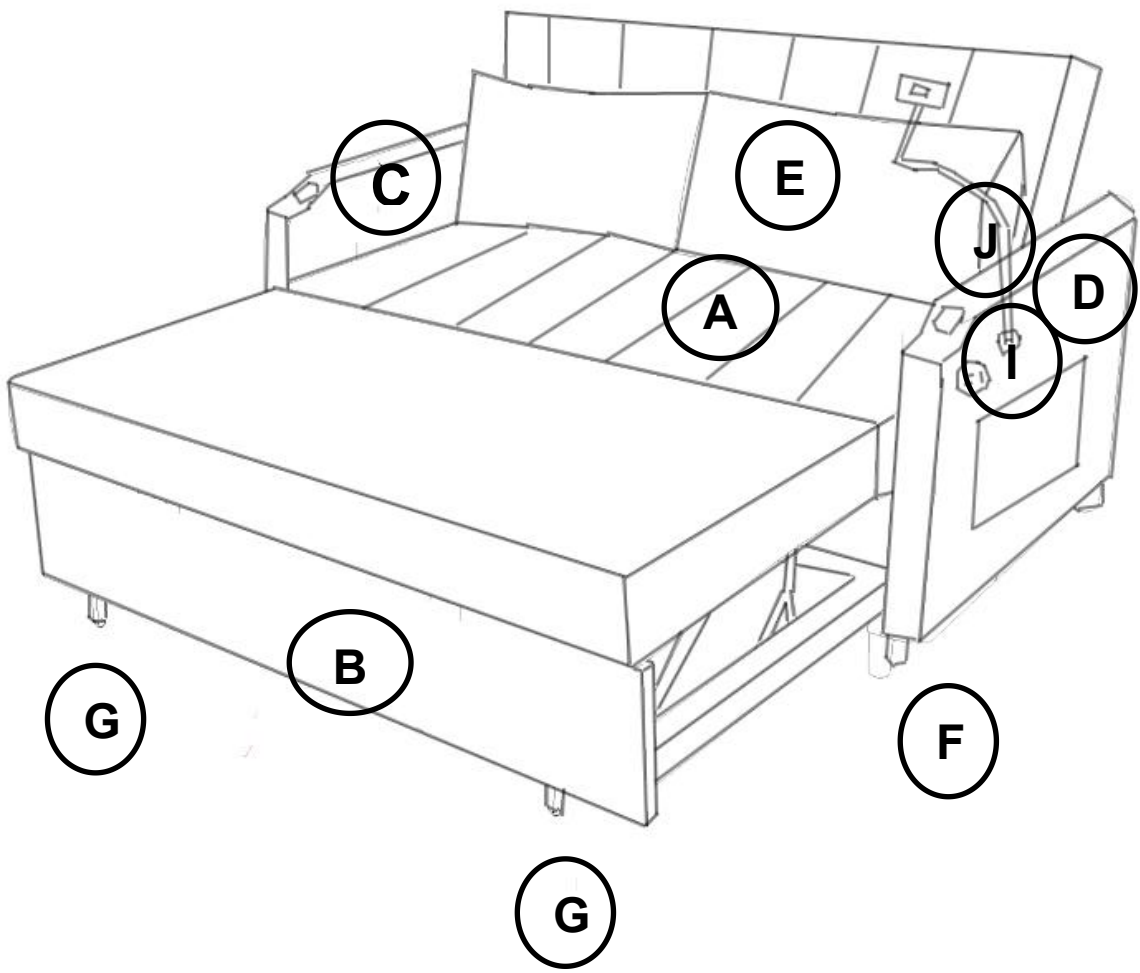

INSTRUCTION

TEAM
ASSEMBLY
RECOMMENDED

SOFA BED

PARTS LIST

NO	PART	DECS	QTY
A		SEAT CUSHION	1pc
B		TRUNDLE BED	1pc
C		LEFT ARM	1pc
D		RIGHT ARM	1pc
E		PILLOW	2pc
F		LEGS	4pc
G		GUIDE-RAIL WHEEL	4pc
H		SHORT SCREW	17pc
I		SCREWS AND NUTS	1pc
J		MOBIIE PHOHE HOLDER	1pc
K		USB POWER	1pc

STEP 1

Ship by 1 box

NO	PART	DECS	QTY
(A)		SEAT CUSHION	1pc
(B)		TRUNDLE BED	1pc
(C)		LEFT ARM	1pc
(D)		RIGHT ARM	1pc
(E)		PILLOW	2pc
(F)		LEGS	4pc
(G)		LEGS	4pc
(H)		SHORT SCREW	17pc
(I)		SCREWS NUTS	1pc
(J)		Mobile phone holder	1pc
(K)		USB POWER	1pc

STEP 2

STEP 3

Warm tips: after the couch installs the legs, again hangs the armrest on the left and right sides.

STEP 4

The trundle bed can be pulled out.

STEP 5

STEP 6