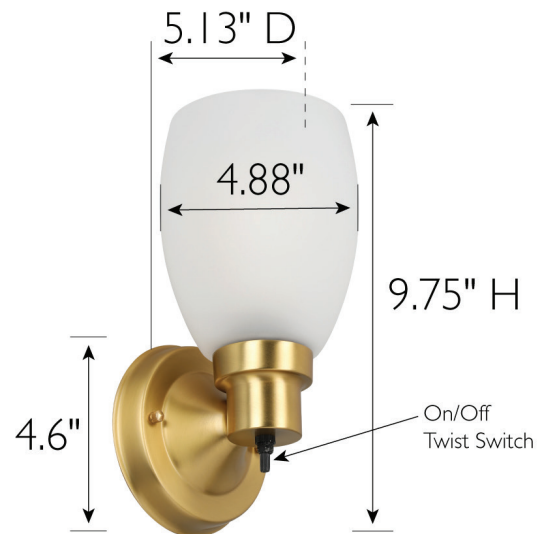

Lydia I-Light Dimmable Wall Light Satin Gold

SPECIFICATIONS

MOUNTING:	Wall Mount	LED BRIGHTNESS (LUMENS):	N/A
SLOPED CEILING ADAPTABLE:	No	LED COLOR CORRELATED TEMPERATURE (CCT):	N/A
LAMP TYPE 1:	Incandescent	LED COLOR RENDERING INDEX (CRI):	N/A
BULB INCLUDED:	No	LED EFFICACY:	N/A
WATTS PER BULB:	60W	LED AVERAGE RATED LIFE:	N/A
TOTAL WATTAGE:	60W	ENERGY EFFICIENT:	No
DIMMABLE:	Yes	LIGHTING AMPS:	0.5
MATERIAL CONSTRUCTION:	Steel	VOLTAGE:	120V
ASSEMBLED DIMENSIONS:	9.75" H x 4.88" L x 5.125" D		
WEIGHT:	1.83 lbs.		
BACKPLATE DIMENSIONS:	4.6" H x 4.6" L x 0.625" D		
CANOPY/PLATE DIMENSIONS:	N/A		
GLASS/SHADE DIMENSIONS:	6.125" H x 5.125" L x 5.125" D		
GLASS/SHADE MATERIAL:	Glass		
GLASS/SHADE TYPE:	Frosted		
GLASS/SHADE COLOR:	White		