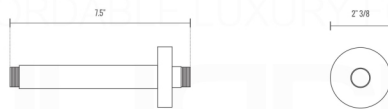

KUBEBATH
AFFORDABLE LUXURY FOR YOUR BATHROOM

RONDO 6" CEILING BAR (ARCB6)