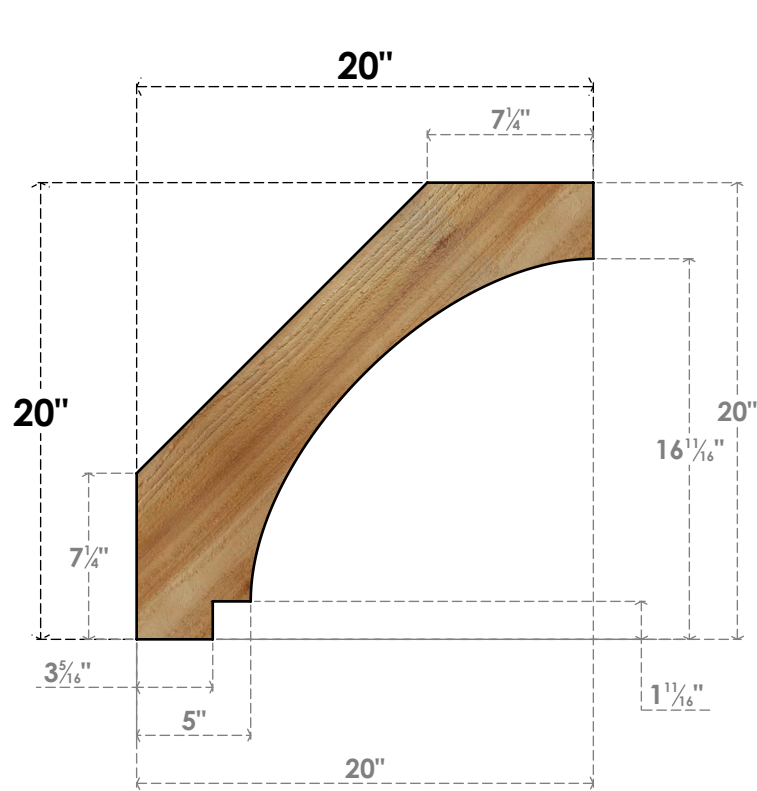

BRC06X20X20IMP00RWR

6"W X 20"D X 20"H IMPERIAL ROUGH SAWN BRACE, WESTERN RED CEDAR

SIDE

FRONT

EKENA MILLWORK
2300 WEST MAIN ST.
CLARKSVILLE, TX 75426
TOLL FREE: 866-607-0453
WWW.EKENAMILLWORK.COM

NOTES

1. INSTALLATION TO BE COMPLETED IN ACCORDANCE WITH MANUFACTURER'S SPECIFICATIONS.
2. DRAWING MAY NOT BE TO SCALE
3. THIS DRAWING IS INTENDED FOR DESIGN AND PLANNING PURPOSES ONLY.
4. ALL INFORMATION CONTAINED HEREIN WAS CURRENT AT THE TIME OF DEVELOPMENT BUT MUST BE REVIEWED AND APPROVED BY THE PRODUCT MANUFACTURER TO BE CONSIDERED ACCURATE.
5. PRODUCTS ARE NOT KILN DRIED. THIS ITEM IS UNIQUE AND WILL CONTAIN THE NATURAL VARIATIONS THAT THE WOOD SPECIES OFFERS. THIS MAY RESULT IN VARIATIONS UP TO 1/4"