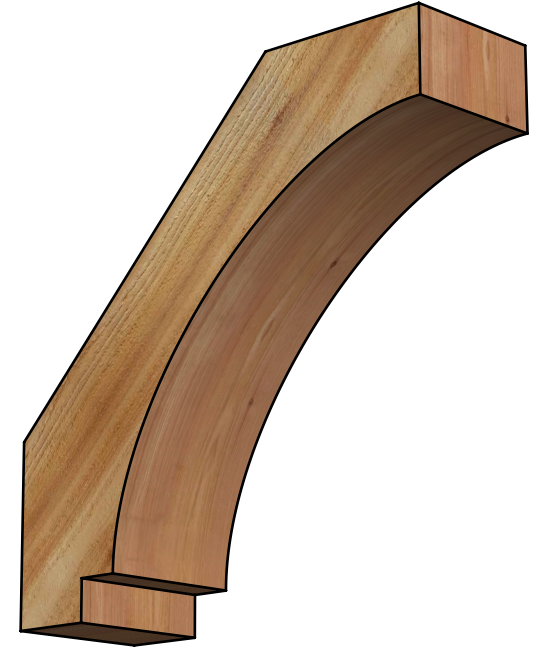

BRC06X20X20IMP00RWR

6"W X 20"D X 20"H IMPERIAL ROUGH SAWN BRACE, WESTERN RED CEDAR

SIDE

FRONT

EKENA MILLWORK
2300 WEST MAIN ST.
CLARKSVILLE, TX 75426
TOLL FREE: 866-607-0453
WWW.EKENAMILLWORK.COM

NOTES

1. INSTALLATION TO BE COMPLETED IN ACCORDANCE WITH MANUFACTURER'S SPECIFICATIONS.
2. DRAWING MAY NOT BE TO SCALE
3. THIS DRAWING IS INTENDED FOR DESIGN AND PLANNING PURPOSES ONLY.
4. ALL INFORMATION CONTAINED HEREIN WAS CURRENT AT THE TIME OF DEVELOPMENT BUT MUST BE REVIEWED AND APPROVED BY THE PRODUCT MANUFACTURER TO BE CONSIDERED ACCURATE.
5. PRODUCTS ARE NOT KILN DRIED. THIS ITEM IS UNIQUE AND WILL CONTAIN THE NATURAL VARIATIONS THAT THE WOOD SPECIES OFFERS. THIS MAY RESULT IN VARIATIONS UP TO 1/4"