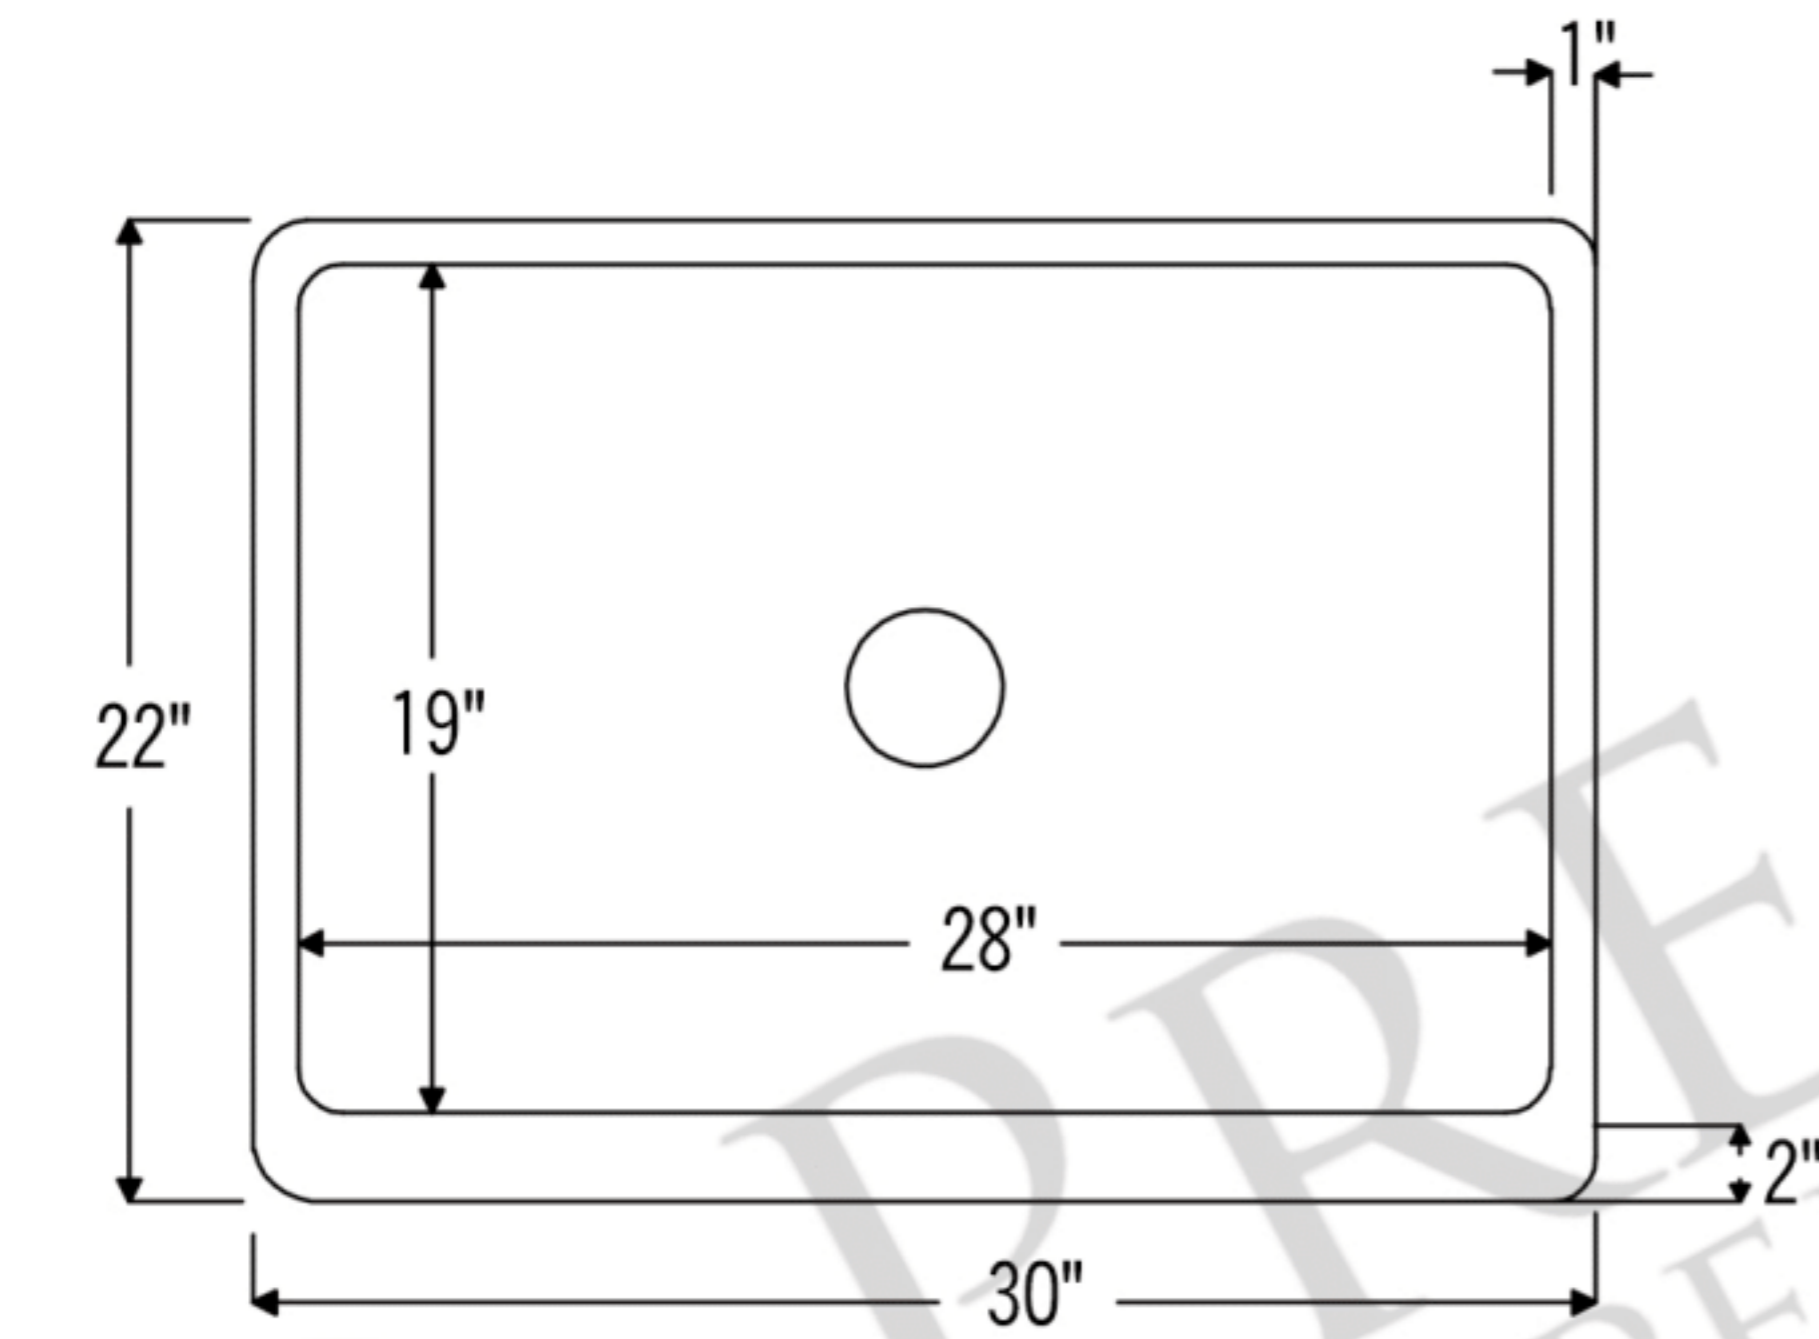

PREMIER
COPPER PRODUCTS

MODEL NUMBER: KASDB30229BS

- * Description: 30" Hammered Copper Kitchen Apron Single Basin Sink
- * Outer Dimension: 30" x 22" x 9"
- * Inner Dimension: 28" x 19" x 9"
- * Rim: Back, Left, Right - 1" / Front - 2"
- * Drain Opening: 3.5"
- * Finish: Oil Rubbed Bronze
- * Design: Barrel Strap

CODE/STANDARD COMPLIANCE

* IAPMO/cUPC LISTED

* ORB: Oil Rubbed Bronze

THIS PRODUCT IS HAND CRAFTED, SMALL VARIANCES IN COLOR AND SIZE MAY OCCUR.
DO NOT MAKE ANY INSTALLATION CUTS UNTIL YOU RECEIVE YOUR ITEM(S).