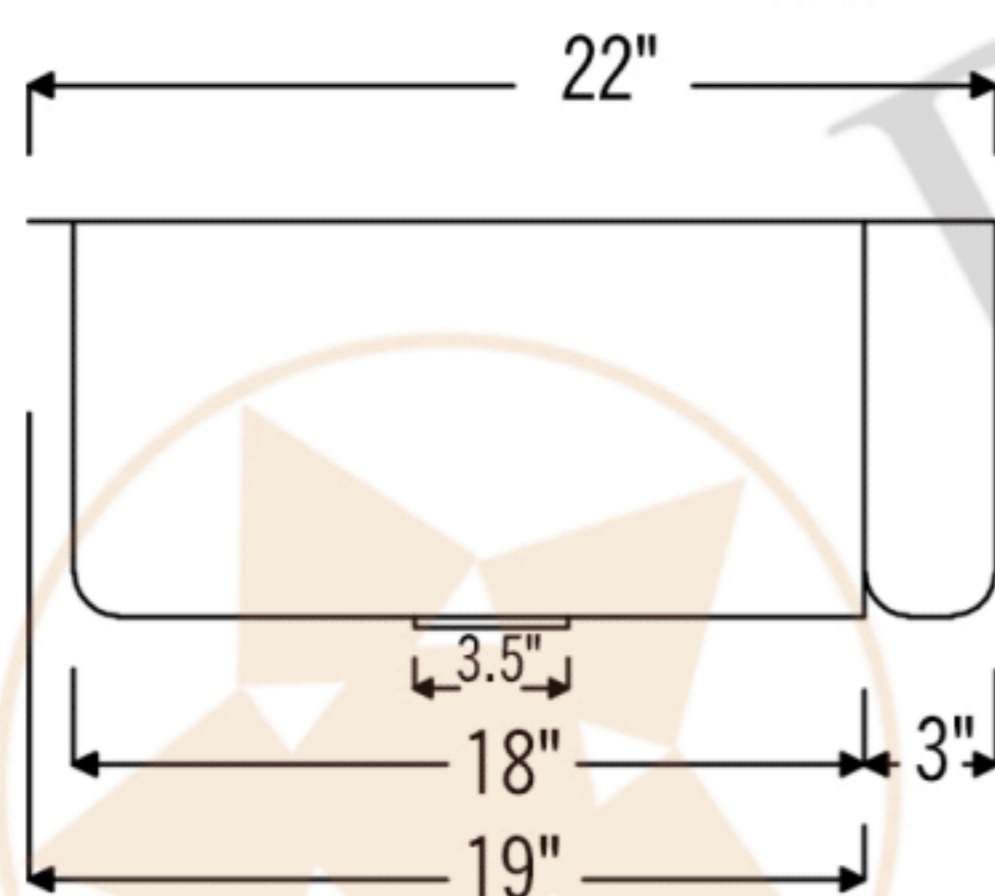

PREMIER
COPPER PRODUCTS

MODEL NUMBER: KASDB30229BS

- Description: 30" Hammered Copper Kitchen Apron Single Basin Sink
- Outer Dimension: 30" x 22" x 9"
- Inner Dimension: 28" x 19" x 9"
- Rim: Back, Left, Right - 1" / Front - 2"
- Drain Opening: 3.5"
- Finish: Oil Rubbed Bronze
- Design: Barrel Strap

CODE/STANDARD COMPLIANCE

* IAPMO/cUPC LISTED

* ORB: Oil Rubbed Bronze

THIS PRODUCT IS HAND CRAFTED, SMALL VARIANCES IN COLOR AND SIZE MAY OCCUR.
DO NOT MAKE ANY INSTALLATION CUTS UNTIL YOU RECEIVE YOUR ITEM(S).