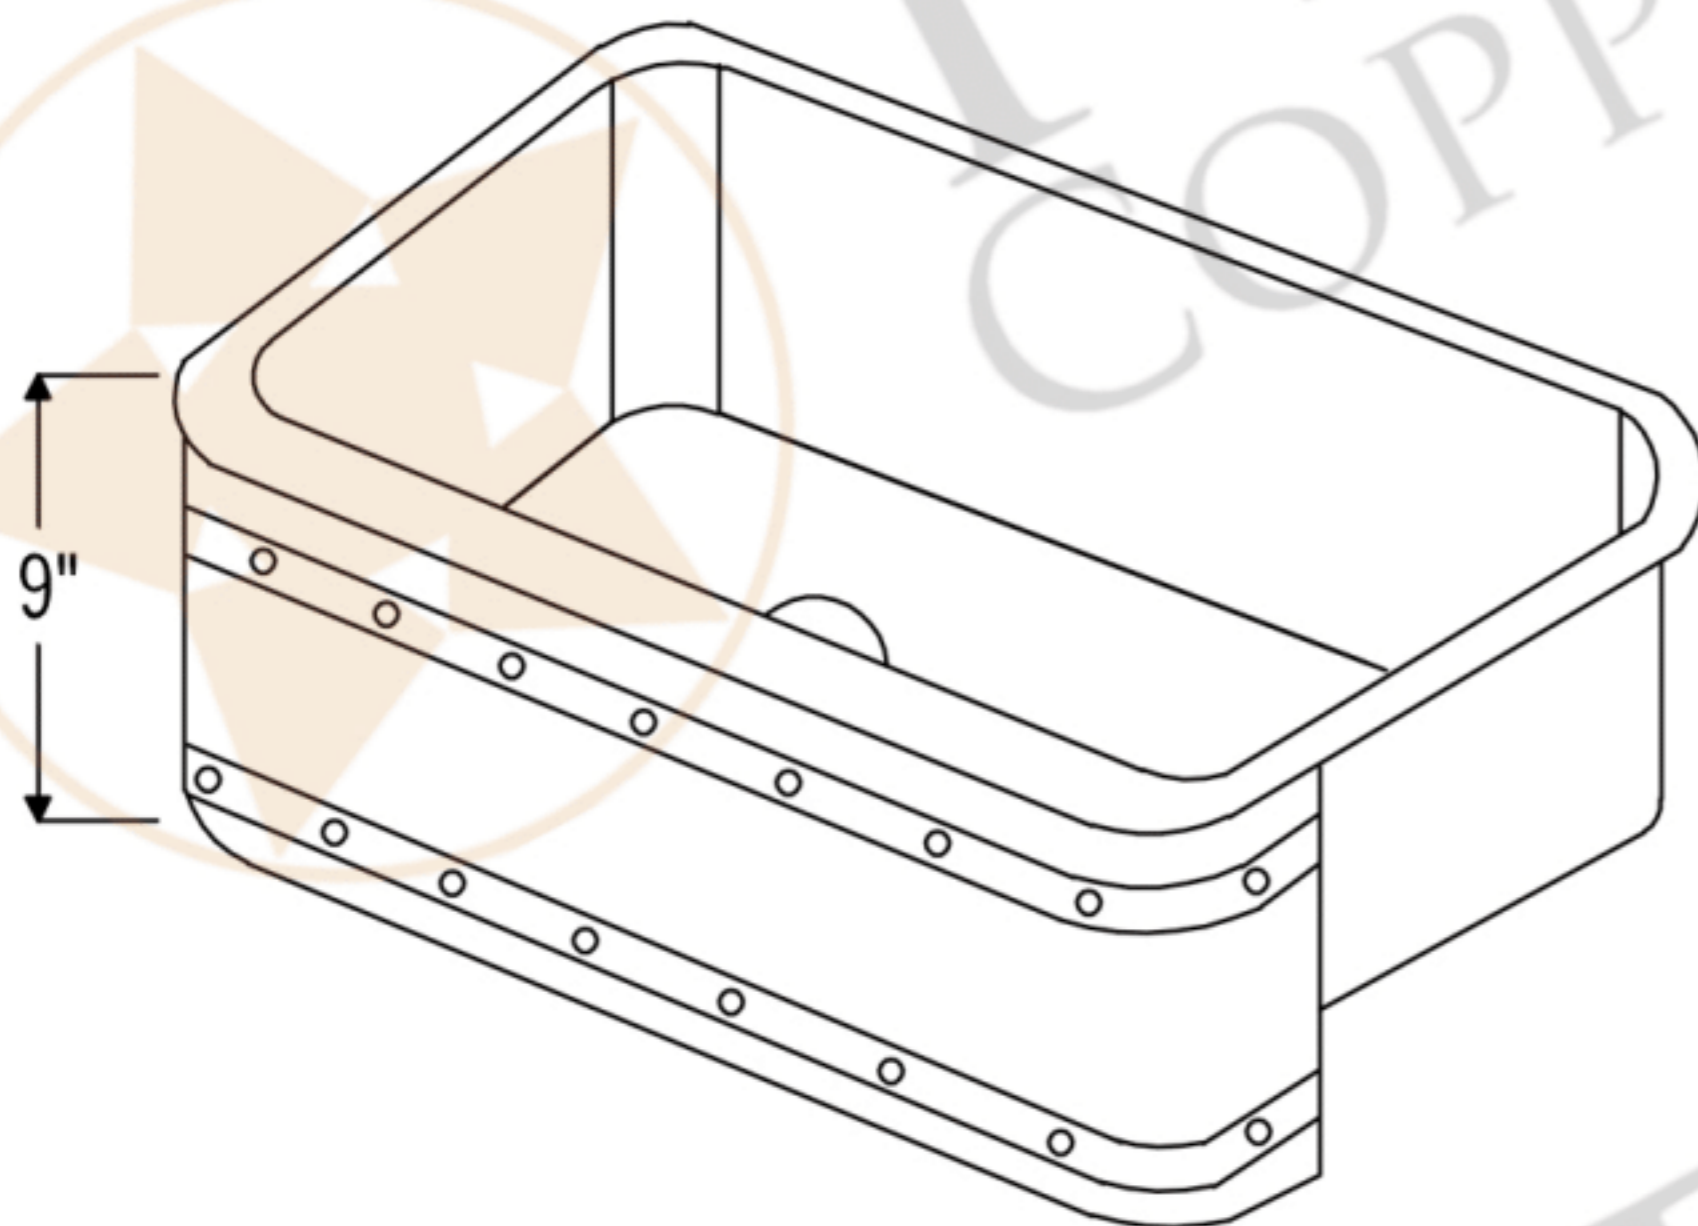

PREMIER
COPPER PRODUCTS

MODEL NUMBER: KASDB30229BS

- * Description: 30" Hammered Copper Kitchen Apron Single Basin Sink
- * Outer Dimension: 30" x 22" x 9"
- * Inner Dimension: 28" x 19" x 9"
- * Rim: Back, Left, Right - 1" / Front - 2"
- * Drain Opening: 3.5"
- * Finish: Oil Rubbed Bronze
- * Design: Barrel Strap

CODE/STANDARD COMPLIANCE

* IAPMO/cUPC LISTED

* ORB: Oil Rubbed Bronze

THIS PRODUCT IS HAND CRAFTED, SMALL VARIANCES IN COLOR AND SIZE MAY OCCUR.
DO NOT MAKE ANY INSTALLATION CUTS UNTIL YOU RECEIVE YOUR ITEM(S).