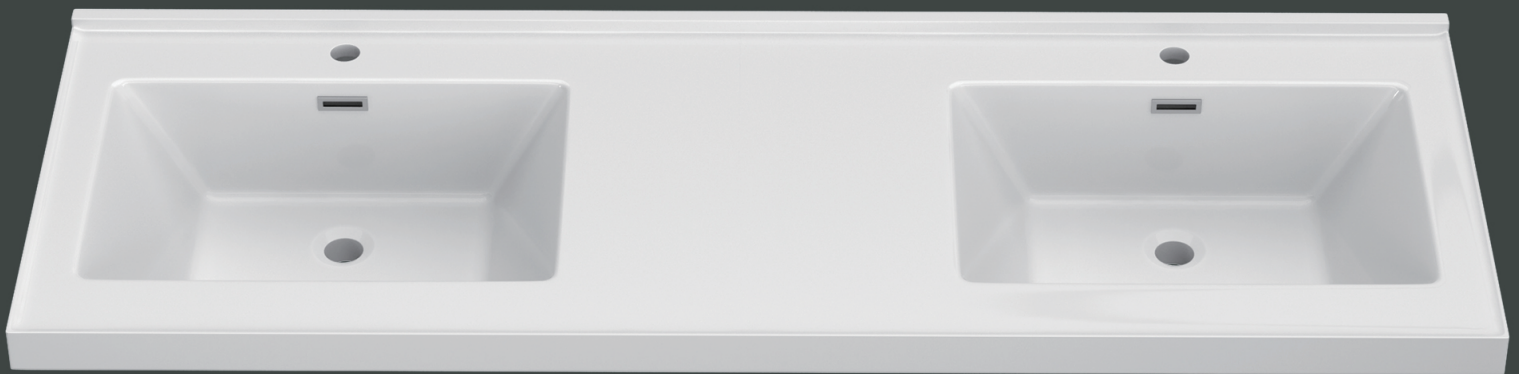

DIMENSION DETAILS

BATH VANITY TOP

PRODUCT
INSTRUCTION
VIDEO

PRODUCT SIZE: 60"

Top View

VANITY TOP SIZE

Front View

Side View