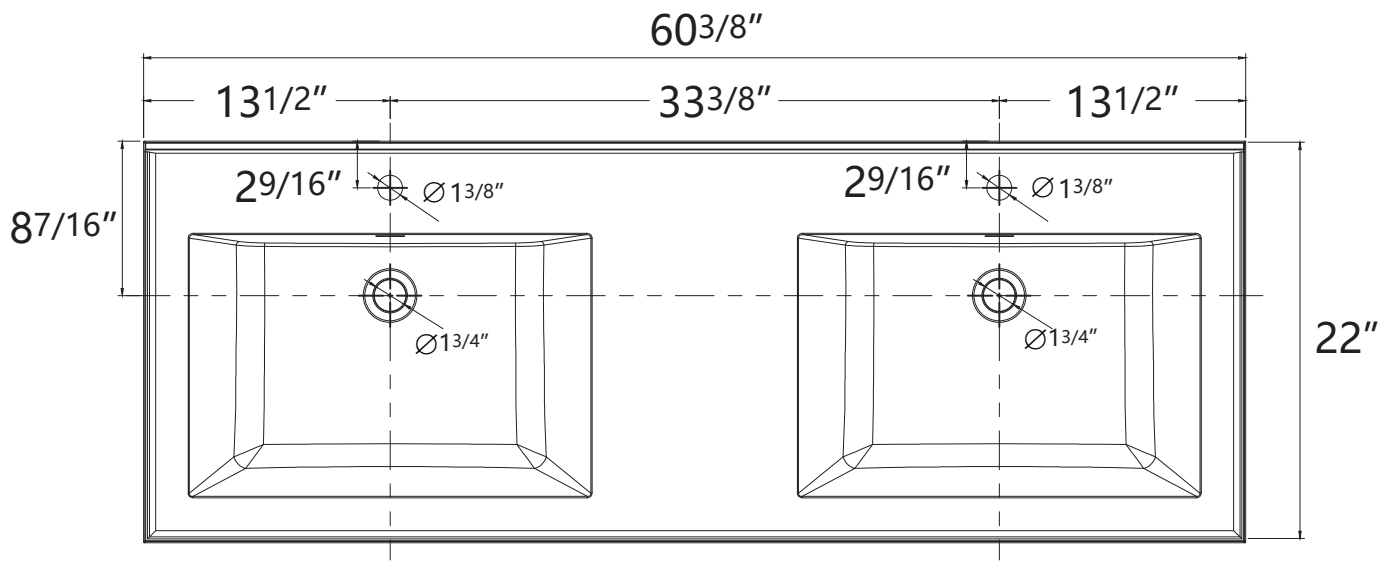

DIMENSION DETAILS

BATH VANITY TOP

PRODUCT
INSTRUCTION
VIDEO

PRODUCT SIZE: 60"

Top View

VANITY TOP SIZE

Front View

Side View