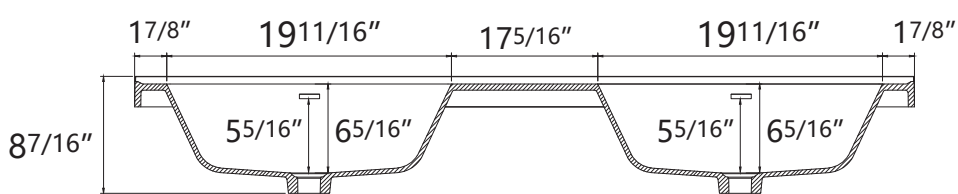

DIMENSION DETAILS

BATH VANITY TOP

PRODUCT
INSTRUCTION
VIDEO

PRODUCT SIZE: 60"

Top View

VANITY TOP SIZE

Front View

Side View