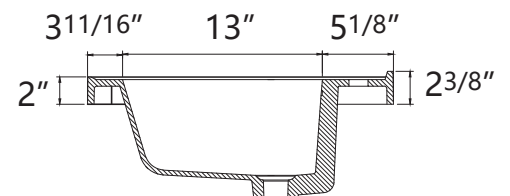

DIMENSION DETAILS

BATH VANITY TOP

PRODUCT
INSTRUCTION
VIDEO

PRODUCT SIZE: 60"

Top View

VANITY TOP SIZE

Front View

Side View