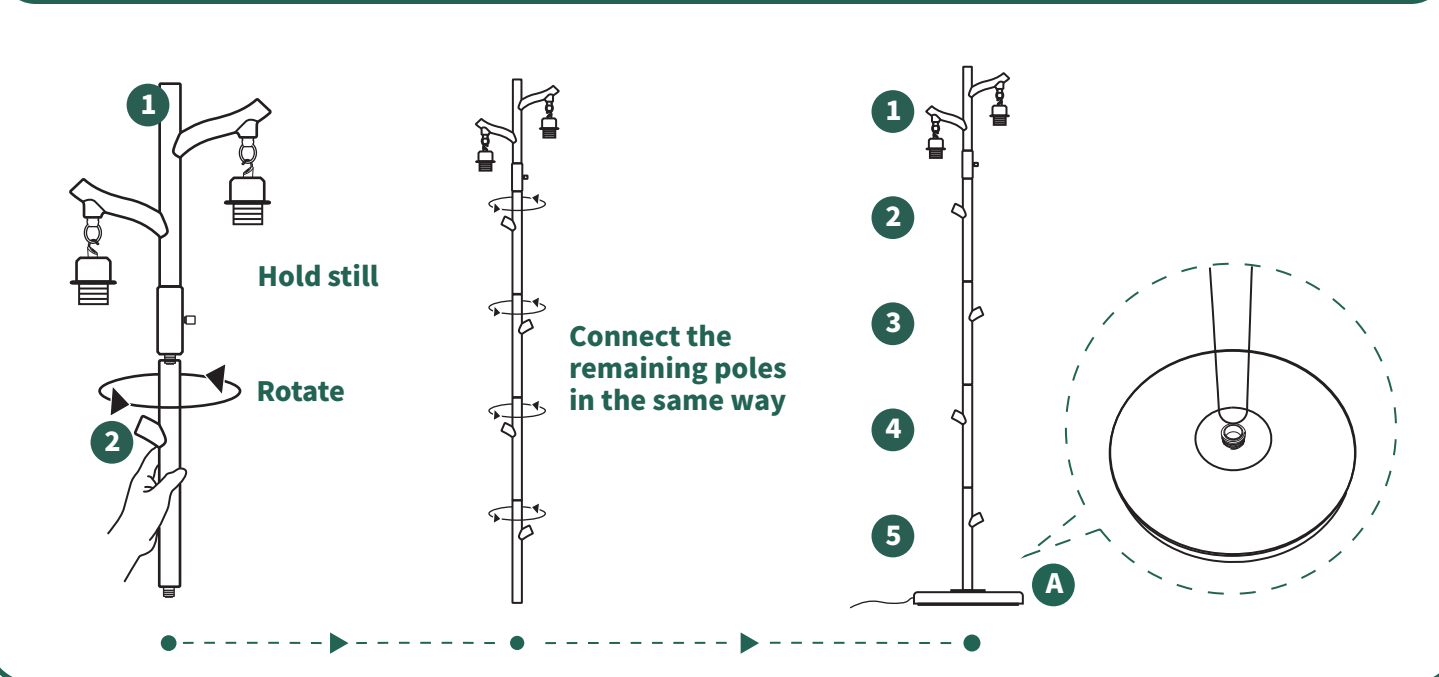

210mm

210mm

**Illuminate Your Space
with Elegance and Style**

297mm

A

B

User Guide

**Rustic
Farmhouse
Tree
Trunk
Floor
Lamp**

Specifications

Wattage	12W(2*6W)
Dimension	10" x 10" x 67" (LxWxH)
Style	Rustic
Color Temperature	2700K
Max Luminous Flux	1200Lm(2*600Lm)
Item Weight	15 lbs
Controlled By	Knob Switch
Dimmable	Yes
Material	Resin

Product Catalog

Installation Steps 1 Connect all the lamp poles (5 poles) and the base

2 Install the lampshades and secure it with the socket ring

3 Install the light bulbs

Note:

- 1) Please take care not to pinch or damage the wires.
- 2) Please check that each pole is tightened after installation.