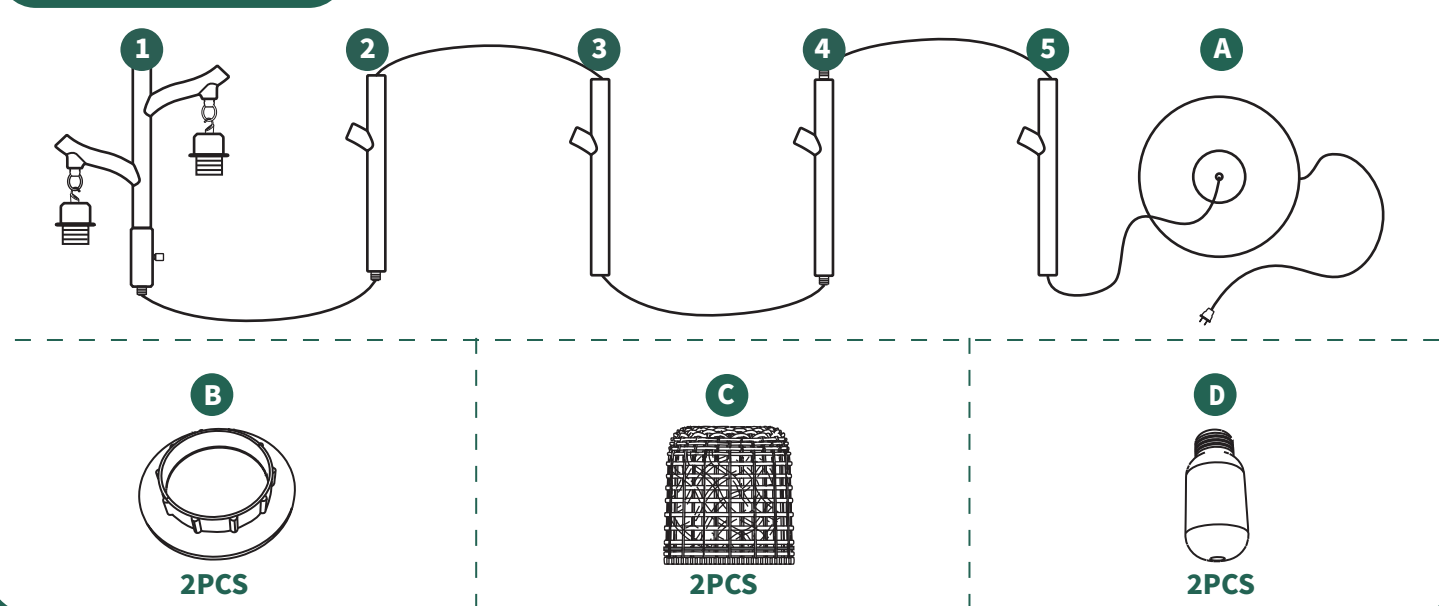

210mm

210mm

**Illuminate Your Space
with Elegance and Style**

297mm

A

B

User Guide

**Rustic
Farmhouse
Tree
Trunk
Floor
Lamp**

Specifications

Wattage	12W(2*6W)
Dimension	10" x 10" x 67" (LxWxH)
Style	Rustic
Color Temperature	2700K
Max Luminous Flux	1200Lm(2*600Lm)
Item Weight	15 lbs
Controlled By	Knob Switch
Dimmable	Yes
Material	Resin

Product Catalog

Installation Steps 1 Connect all the lamp poles (5 poles) and the base

2 Install the lampshades and secure it with the socket ring

3 Install the light bulbs

Note:

- 1) Please take care not to pinch or damage the wires.
- 2) Please check that each pole is tightened after installation.