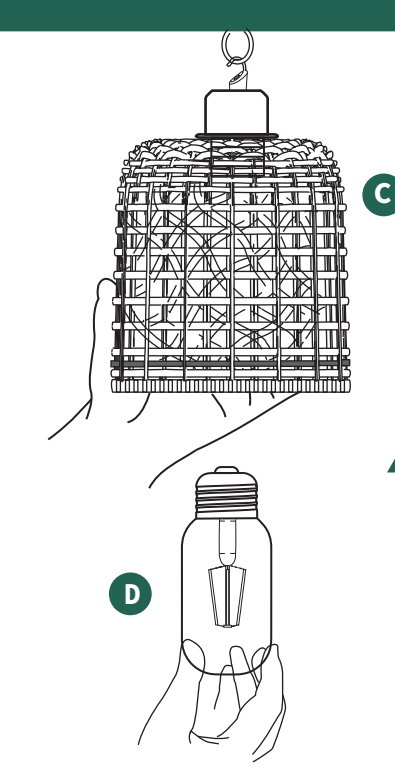

Specifications

Wattage	12W(2*6W)
Dimension	10" x 10" x 67" (LxWxH)
Style	Rustic
Color Temperature	2700K
Max Luminous Flux	1200Lm(2*600Lm)
Item Weight	15 lbs
Controlled By	Knob Switch
Dimmable	Yes
Material	Resin

Product Catalog

Installation Steps 1 Connect all the lamp poles (5 poles) and the base

2 Install the lampshades and secure it with the socket ring

3 Install the light bulbs

Note:

- 1) Please take care not to pinch or damage the wires.
- 2) Please check that each pole is tightened after installation.