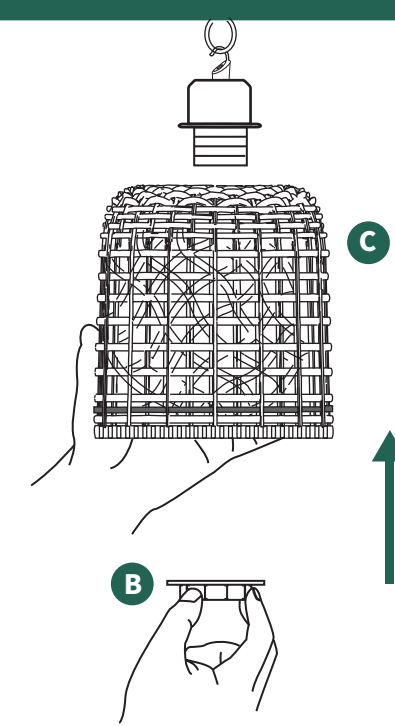

210mm

210mm

**Illuminate Your Space
with Elegance and Style**

297mm

A

B

User Guide

**Rustic
Farmhouse
Tree
Trunk
Floor
Lamp**

Specifications

Wattage	12W(2*6W)
Dimension	10" x 10" x 67" (LxWxH)
Style	Rustic
Color Temperature	2700K
Max Luminous Flux	1200Lm(2*600Lm)
Item Weight	15 lbs
Controlled By	Knob Switch
Dimmable	Yes
Material	Resin

Product Catalog

Installation Steps 1 Connect all the lamp poles (5 poles) and the base

2 Install the lampshades and secure it with the socket ring

3 Install the light bulbs

Note:

- 1) Please take care not to pinch or damage the wires.
- 2) Please check that each pole is tightened after installation.