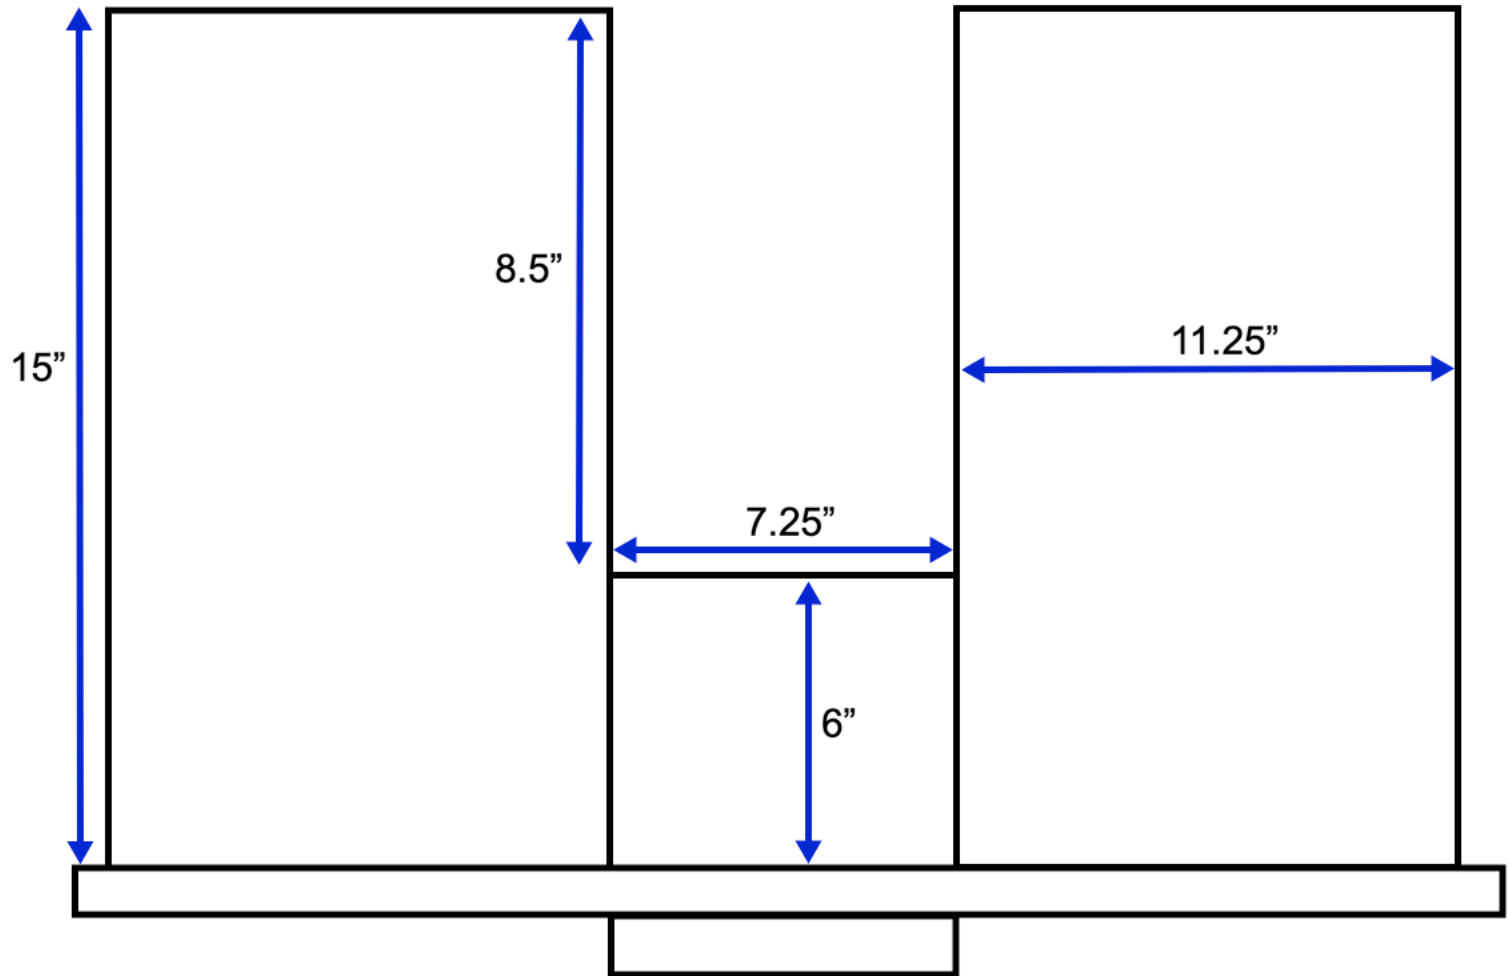

# Avery 36-inch Vanity (Middle Drawer)

All measurements are approximate and rounded to the nearest quarter inch.  
Please allow for a slight margin of error.