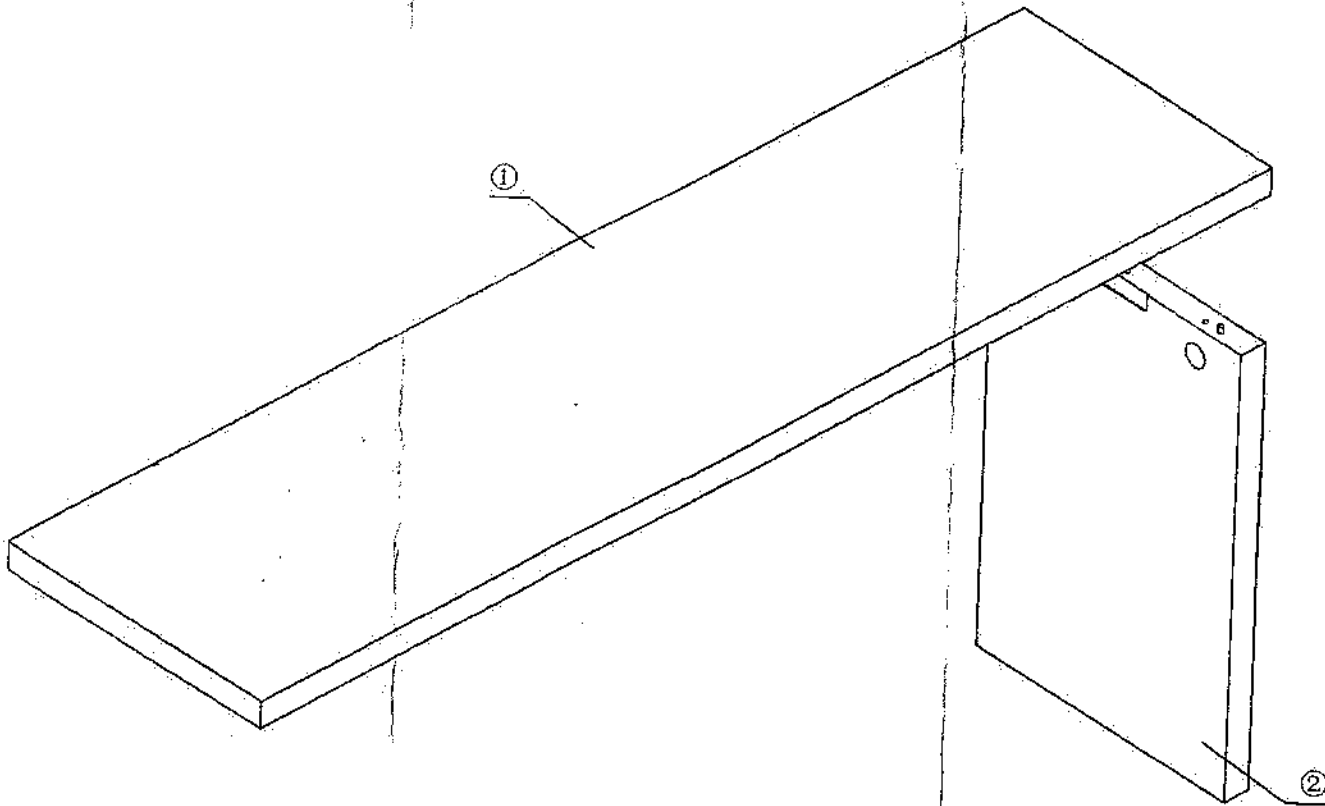

No	Part	Qty
1	Faceplate top	1
2	Side panel	1

No	Part
A	 Threaded Bolt M8x80
B	 Spanner M8/13mm
C	 Nut M8
D	 Maxiluna Washer $\phi 40 \times 15$
E	 Cover Cap $\phi 40$
F	 Screw $\phi 4 \times 16$
G	 Angle iron