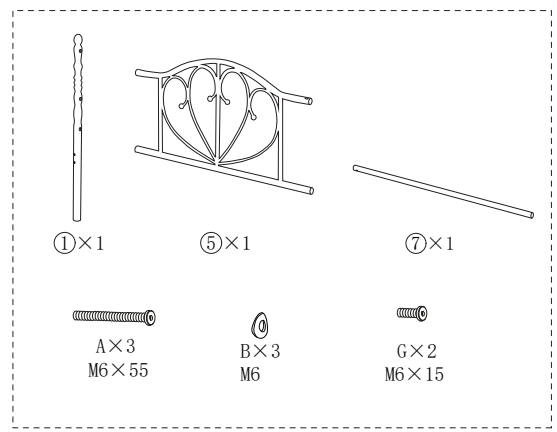

# Platform Bed Set-up Instruction

TY05  
Size:King

## Step1

Step2

Step3

Step4

Step5

Step6

Step7

Step8