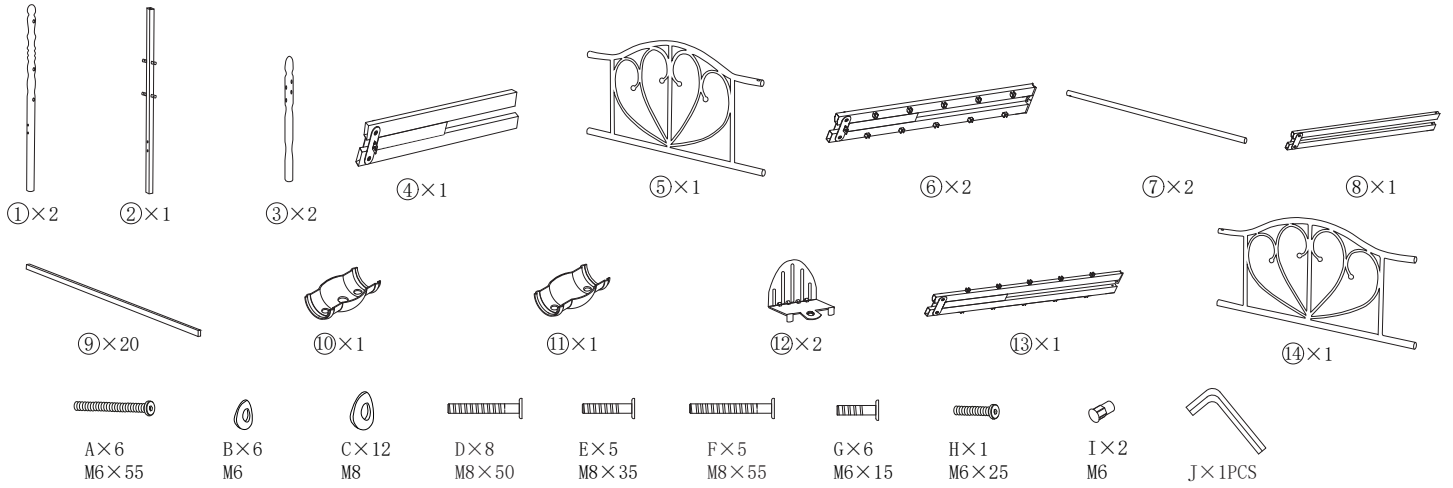

# Platform Bed Set-up Instruction

TY05  
Size:King

## Step1

Step2

Step3

Step4

Step5

Step6

Step7

Step8