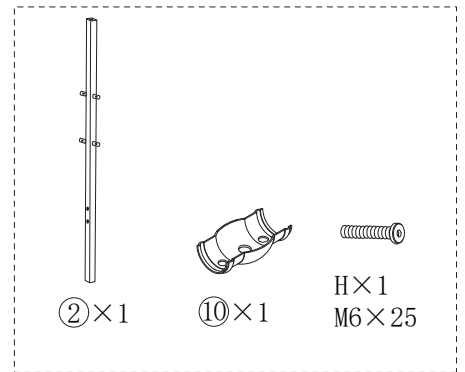

Platform Bed Set-up Instruction

TY05
Size:King

Step1