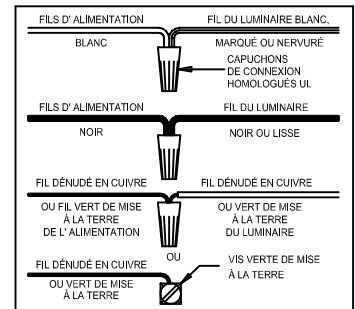

Instructions d'Assemblage et Installation

MISE EN GARDE: Lire les instructions avec soin et couper le courant au disjoncteur central avant de commencer l'installation.

AVERTISSEMENT - S'il y a d'autres mécanismes régulateurs qui s'emploient avec ce dispositif, suivre soigneusement les instructions pour satisfaire aux exigences NEC. Si vous avez des questions, consulter un électricien qualifié.

AVERTISSEMENT - Ce produit contient des composants chimiques qui selon L'état de Californie provoquent un cancer, des infirmités de naissance et (ou) du mal au système reproductif. Il faut laver les mains soigneusement après avoir installé, manipulé, nettoyé, ou autrement touché ce produit.

MISE EN GARDE - Le verre est toujours fragile; maniez le(s) composant(s) et/ou l' (les) ampoule(s) avec prudence.