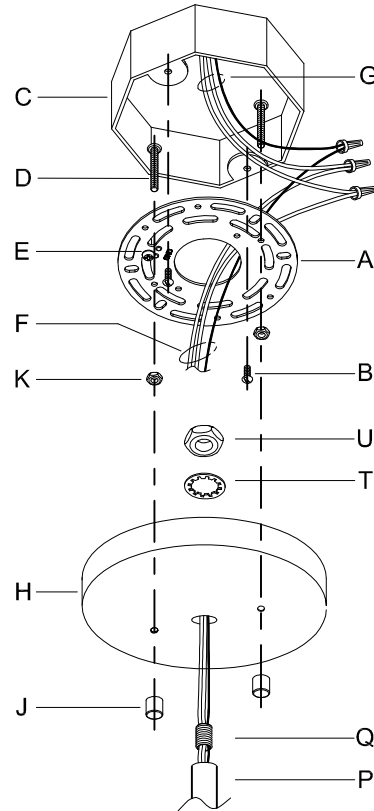

Assembly & Installation Instructions

CAUTION: Read instructions carefully and turn electricity off at main circuit breaker panel before beginning installation.

WARNING - If any Special Control Devices are used with this Fixture, Follow the Instructions Carefully to assure full compliance with N.E.C. requirements. If there are any questions, contact a Qualified Electrical Contractor.

CAUTION - All glass is fragile, use care when handling Glass component(s) and or Lamp(s).

CANOPY MOUNTING & WIRE CONNECTION ASSEMBLY STEPS:

CEILING MOUNTED WITH CANOPY ONLY

1. D,E → A
2. K → D
3. B,A → C
4. F → P,H
5. F → A
6. F → G
7. H,J → D
8. P → H,Q,T,U
9. S → R

ADJUST HEIGHT WITH "D"
 K → A (TO LOCK)
 RÉGLEZ LA HAUTEUR AVEC "D"
 K → A (À VERROUILLER)
 AJUSTA LA ALTURA CON "D"
 K → A (APRETAR)

C,B,G & S
 (NOT FURNISHED)
 (NON FOURNIE)
 (NO INCLUIDA)

Instructions d'Assemblage et Installation