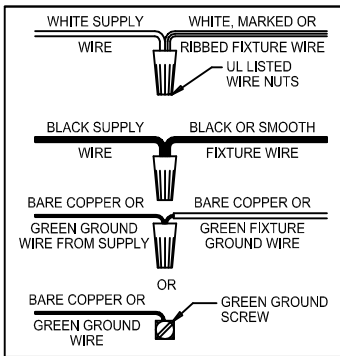

Assembly & Installation Instructions

CAUTION: Read instructions carefully and turn electricity off at main circuit breaker panel before beginning installation.

WARNING - If any Special Control Devices are used with this Fixture, Follow the Instructions Carefully to assure full compliance with N.E.C. requirements. If there are any questions, contact a Qualified Electrical Contractor.

CAUTION - All glass is fragile, use care when handling Glass component(s) and or Lamp(s).

CANOPY MOUNTING & WIRE CONNECTION ASSEMBLY STEPS:

CEILING MOUNTED WITH CANOPY ONLY

1. D,E → A
2. K → D
3. B,A → C
4. F → P,H
5. F → A
6. F → G
7. H,J → D
8. P → H,Q,T,U
9. S → R