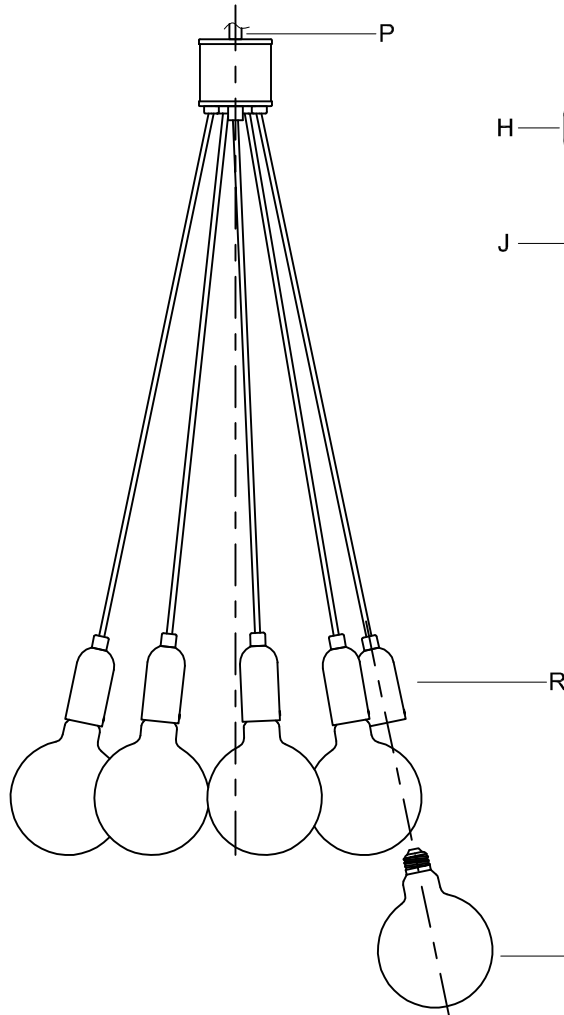

Assembly & Installation Instructions

CAUTION: Read instructions carefully and turn electricity off at main circuit breaker panel before beginning installation.

WARNING - If any Special Control Devices are used with this Fixture, Follow the Instructions Carefully to assure full compliance with N.E.C. requirements. If there are any questions, contact a Qualified Electrical Contractor.

WARNING - This product contains chemicals known to the State of California to cause cancer, birth defects and /or other reproductive harm. Thoroughly wash hands after installing, handling, cleaning, or otherwise touching this product.

CAUTION - All glass is fragile, use care when handling Glass component(s) and or Lamp(s).

*****
CANOPY MOUNTING & WIRE CONNECTION ASSEMBLY STEPS:

CEILING MOUNTED WITH CANOPY ONLY

1. D,E → A
2. K → D
3. B,A → C
4. F → P,H
5. F → A
6. F → G
7. H,J → D
8. P → H,Q,T,U
9. S → R

ADJUST HEIGHT WITH "D"
K → A (TO LOCK)
RÉGLEZ LA HAUTEUR AVEC "D"
K → A (À VERROUILLER)
AJUSTA LA ALTURA CON "D"
K → A (APRETAR)

C,B,G & S
(NOT FURNISHED)
(NON FOURNIE)
(NO INCLUIDA)