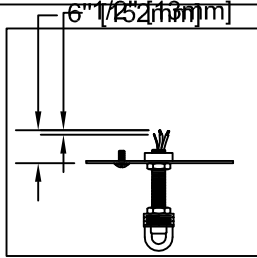

Assembly & Installation Instructions

CAUTION: Read instructions carefully and turn electricity off at main circuit breaker panel before beginning installation.

WARNING - If any Special Control Devices are used with this Fixture, Follow the Instructions Carefully to assure full compliance with N.E.C. requirements. If there are any questions, contact a Qualified Electrical Contractor.

CAUTION - All glass is fragile, use care when handling Glass component(s) and or Lamp(s).

CANOPY MOUNTING & WIRE CONNECTION ASSEMBLY STEPS:

CEILING MOUNTED WITH CANOPY ONLY

1. D,E → A
2. K → D
3. B,A → C
4. F → P,H
5. F → A
6. F → G
7. H,J → D
8. P → H,Q,T,U
9. S → R