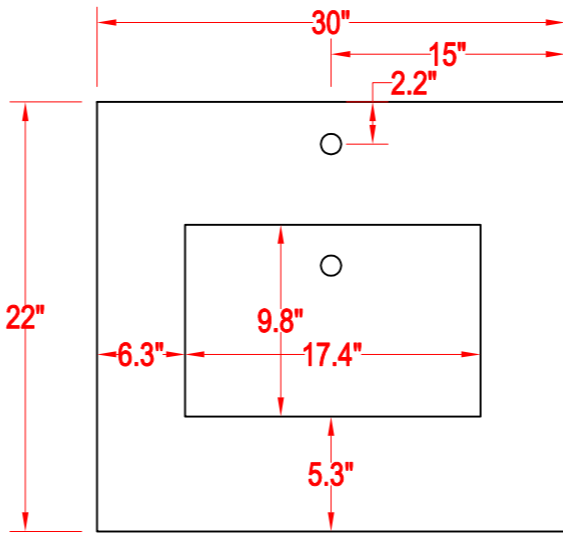

Bathroom Cabinet

Mirror: 29.1"x27.56" inch

Cabinet: 29.9"x22"x39.8" inch

Handle: 6" inch

(PLAN)

(BACK)