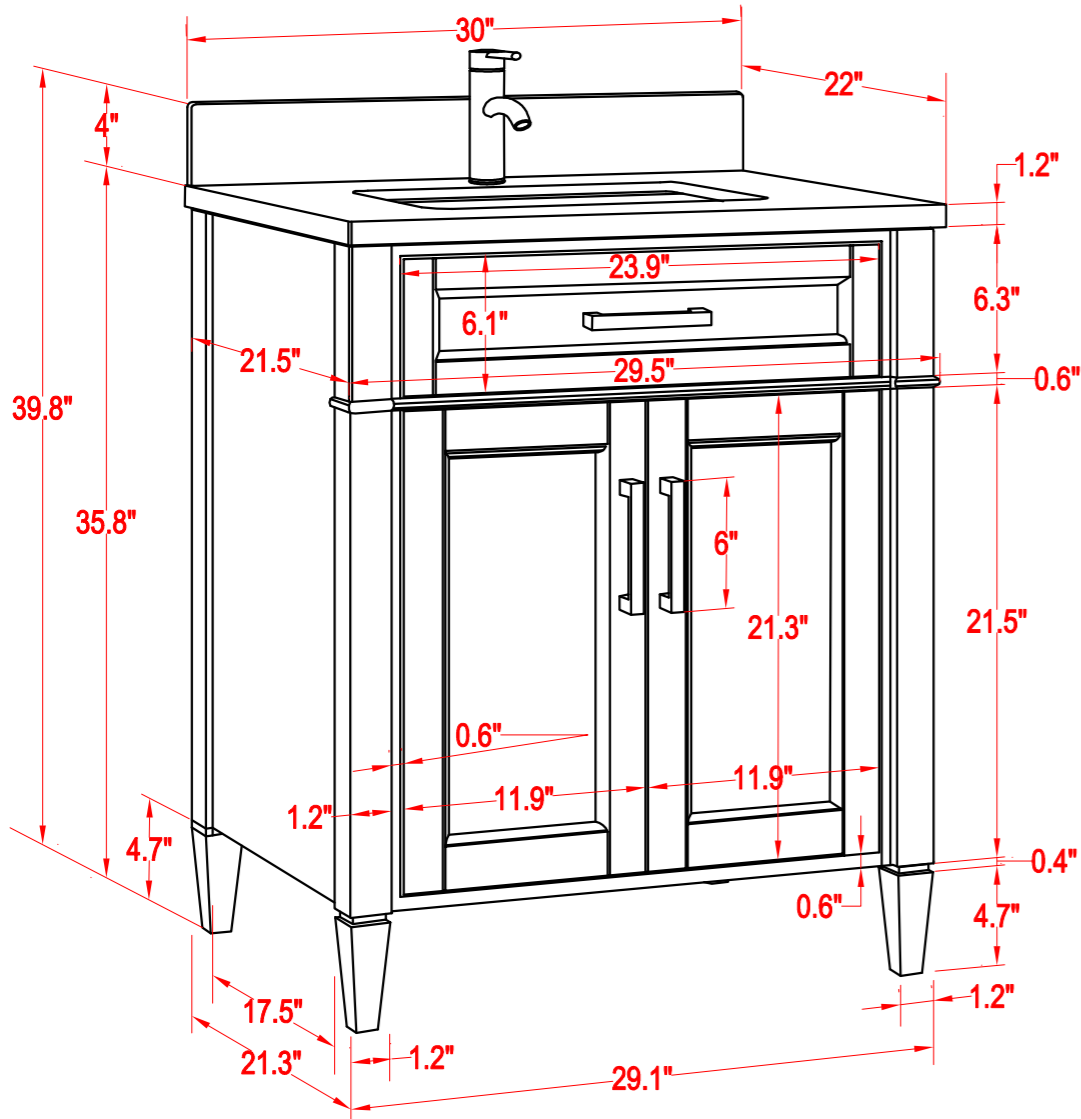

Bathroom Cabinet

Mirror: 29.1"x27.56" inch

Cabinet: 29.9"x22"x39.8" inch

Handle: 6" inch

(PLAN)

(BACK)