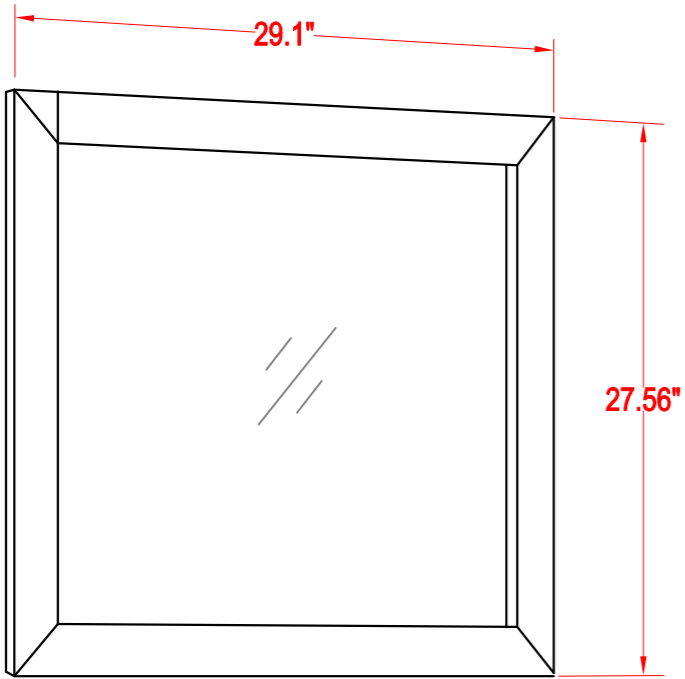

Bathroom Cabinet

Mirror: 29.1"x27.56" inch

Cabinet: 29.9"x22"x39.8" inch

Handle: 6" inch

(PLAN)

(BACK)