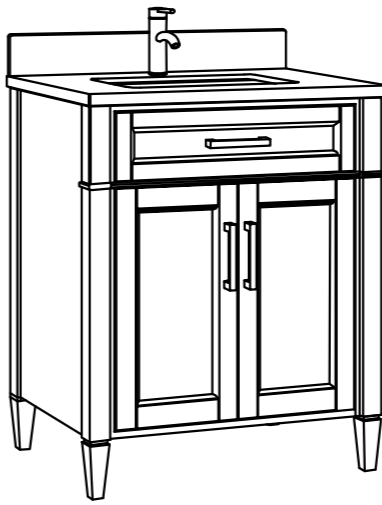

Bathroom Cabinet

Mirror: 29.1"x27.56" inch

Cabinet: 29.9"x22"x39.8" inch

Handle: 6" inch

(PLAN)

(BACK)