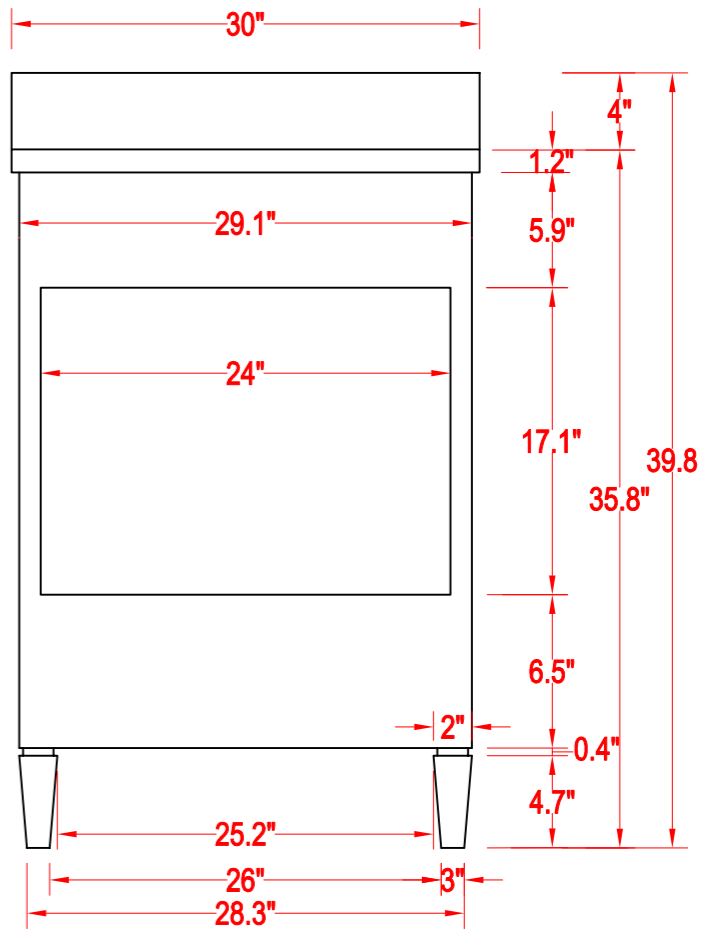

Bathroom Cabinet

Mirror: 29.1"x27.56" inch

Cabinet: 29.9"x22"x39.8" inch

Handle: 6" inch

(PLAN)

(BACK)