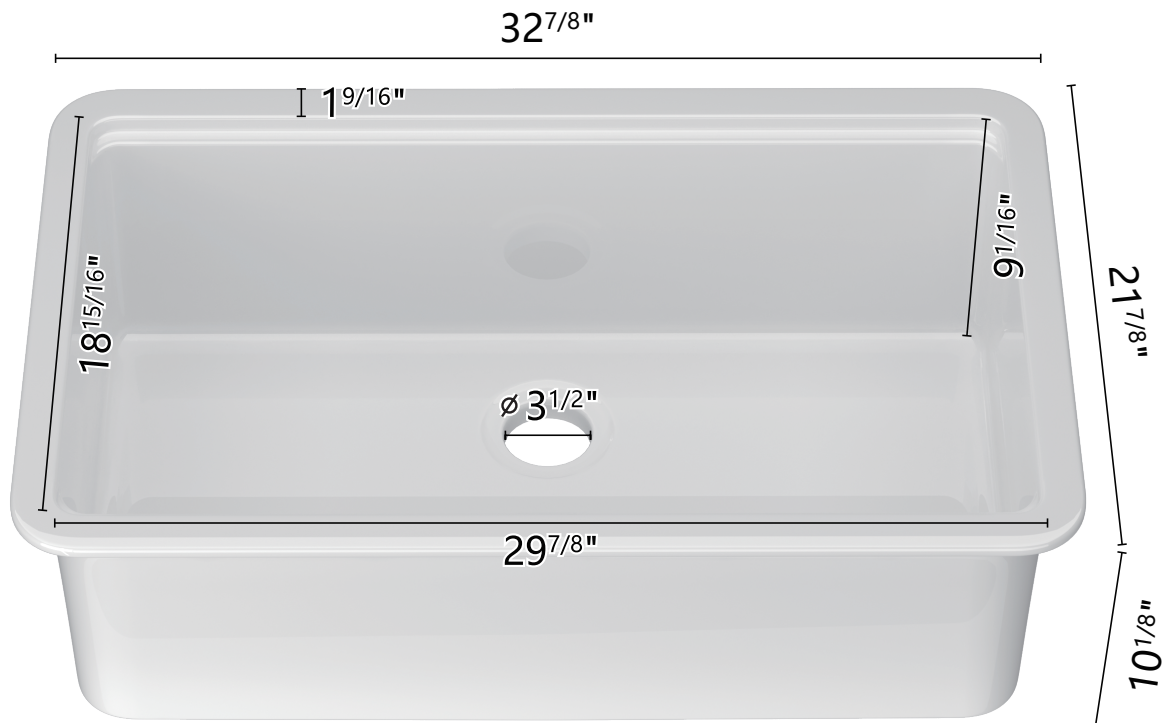

DIMENSION DETAILS

KITCHEN SINK

PRODUCT
INSTRUCTION
VIDEO

33×22×10inch SINGLE SINK

PRODUCT SIZE

KINDLY ATTENTION: To present a perfect installation, please measure the actual sink size for the cutout and trace for the countertop. Do not cut the countertop until you receive the sink. Because this fireclay sink size may vary in size by up to 1/4 inch during the high-temperature firing production.