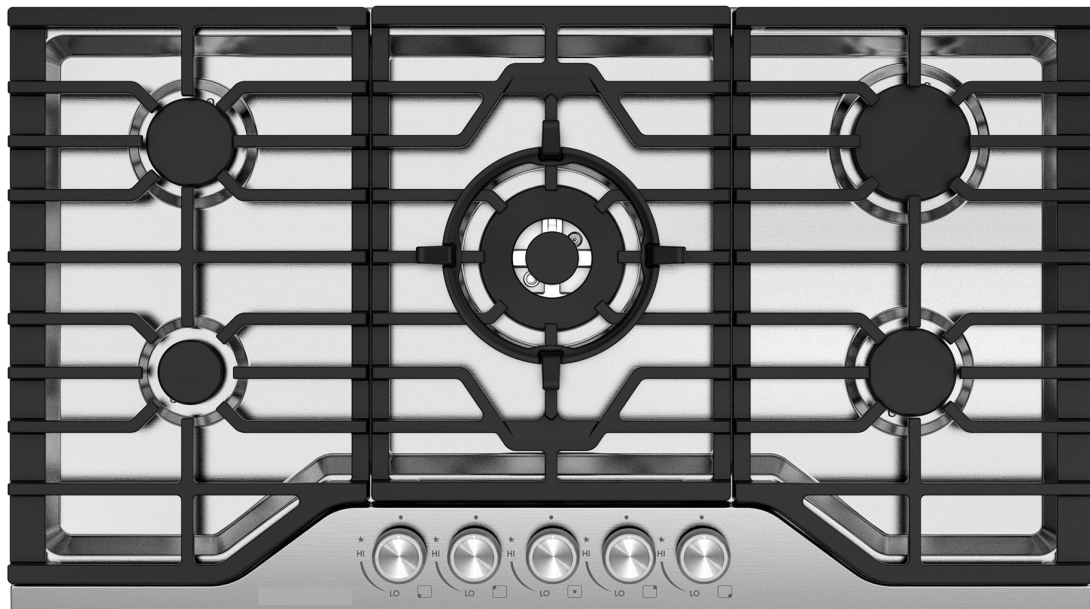

SPECIFICATIONS

Cooktop

Size	36 Inch
Installation	Drop-In
Fuel	Gas
Controls	Metal Knobs
Material	304 Stainless Steel
Electrical	120V / 60Hz
Certifications	ETL Listed
Included Components	Hardware, Install Kit, Power Cord, User Manual
Burners	<ul style="list-style-type: none">• Center / 22,000 BTU• Right Front / 6,000 BTU• Right Rear / 10,000 BTU• Left Front / 3,400 BTU• Left Rear / 6,000 BTU

Gas Cooktop features 5 burners that allow you to cook from a high heat to a low simmer for the most delicate sauces. A powerful 22,000 BTU burner allows you to cook faster while maintaining performance for frying or searing.

Features

- Designed for drop-in installation
- 5 sealed gas burners
- Auto electronic ignition
- Stainless steel surface
- Heavy-duty cast iron grates
- Removeable 3-prong plug

Gas Fuel

Metal Knobs

3-Prong Plug

See Page 2 for dimensions

DIMENSIONS

Cooktop

Dimensions (WxDxH): 35.8" x 20.1" x 3.3"