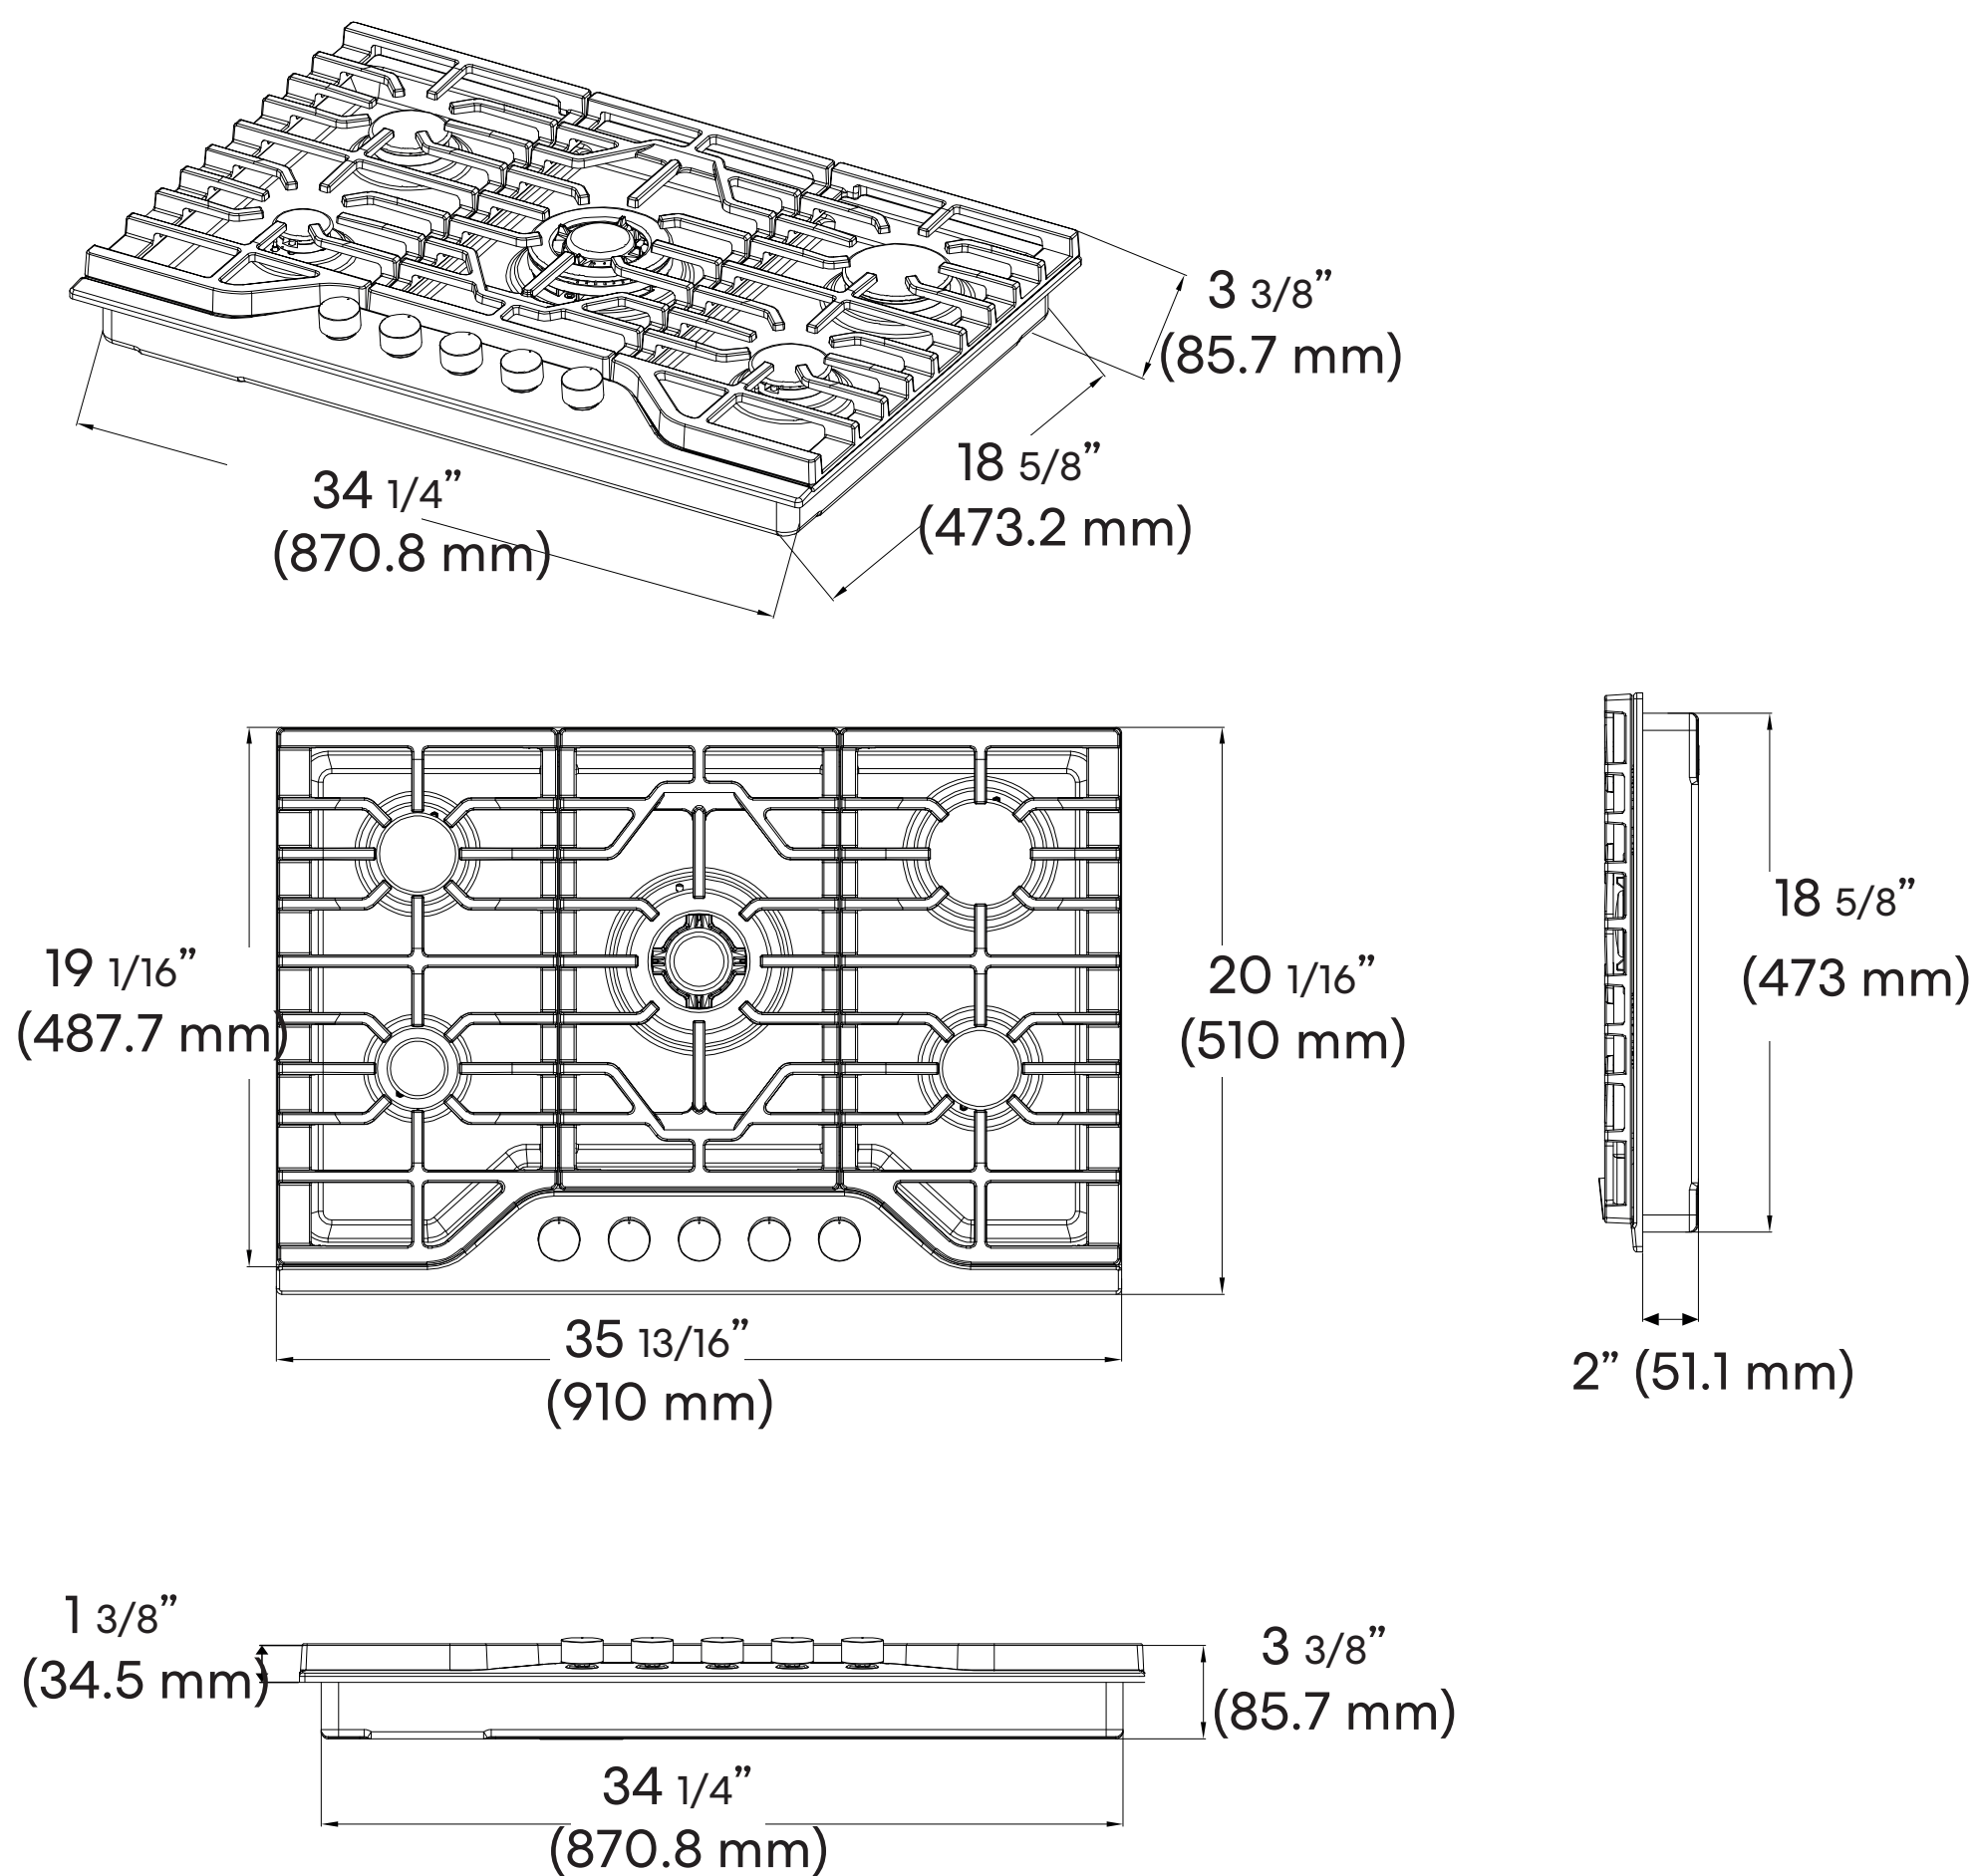

SPECIFICATIONS

Cooktop

Size	36 Inch
Installation	Drop-In
Fuel	Gas
Controls	Metal Knobs
Material	304 Stainless Steel
Electrical	120V / 60Hz
Certifications	ETL Listed
Included Components	Hardware, Install Kit, Power Cord, User Manual
Burners	<ul style="list-style-type: none">• Center / 22,000 BTU• Right Front / 6,000 BTU• Right Rear / 10,000 BTU• Left Front / 3,400 BTU• Left Rear / 6,000 BTU

See Page 2 for dimensions

DIMENSIONS

Cooktop

Dimensions (WxDxH): 35.8" x 20.1" x 3.3"