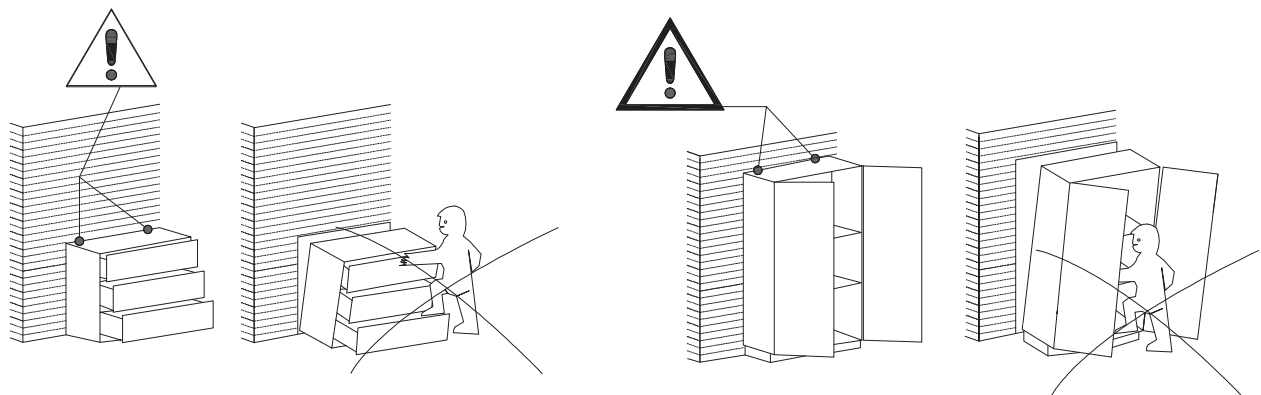

IMPORTANT !

- It is important that any product which is assembled using any kind of screw is re-tightened 2 weeks after assembly, and once every 3 months - in order to assure stability through-out the lifespan of the product.

- Do not use an electric screwdriver, and do not use too much force when installing, because the board is easy to break.

ANTI-TOPPLE WARNING !

Overtured furniture can cause serious or fatal crush injuries. To prevent tipping over, be sure to use the wall attachment, if not included with this product. Please purchase the wall attachment that fit your wall. If unsure, seek professional advice. Please read and follow each step of the instructions carefully.