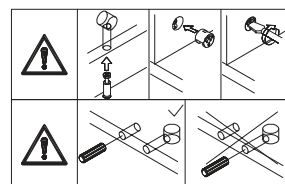

10

B x 6

CRB1595A

C x 6

CRF0830A