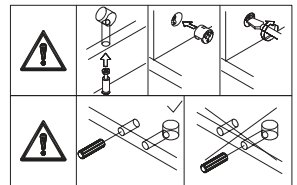

3

A x 8

CRA0635A

4

B x 8

CRB1595A

C x 6

CRF0830A