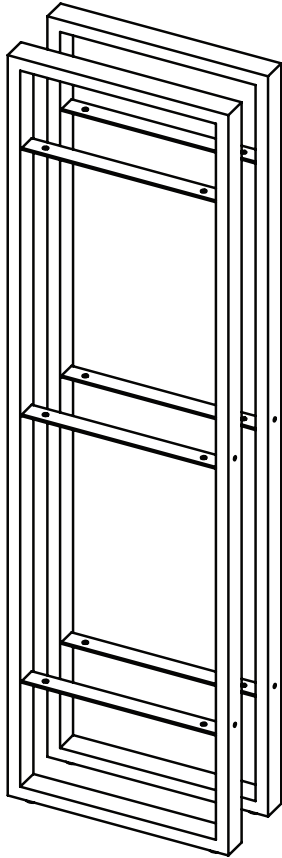

CARE INSTRUCTIONS

Thank you for choosing SOLID WOOD 3 TIER SHELF. With a little care and maintenance, the SOLID WOOD 3 TIER SHELF will provide you with comfort and enjoyment for many years to come!

- To clean panels, use clean water on a damp cloth.
- When assembling SOLID WOOD 3 TIER SHELF, please handle all the panels and/or hardware with care to avoid any possibilities of damages and/or injuries.

1 LEGS X 2PCS

2 LIVE EDGE PANELS X 3PCS

3 SUPPORT CROSS X 2PCS

- A —  BOLT M6X20 — 4PCS
- B —  SCREW 6X20X13 — 12PCS
- C —  WASHER M6/20X2 — 16PCS
- D —  ALLEN KEY — 1PC

THE TIP - OVER RESTRAINT KIT

- E1 —  PLASTIC ANCHOR — 1PC
- E2 —  PATH — 2PCS
- E3 —  SCREW 4X25 — 1PC
- E4 —  SCREW 4X15 — 1PC
- E5 —  PLASTIC DRAWSTRING — 1PC