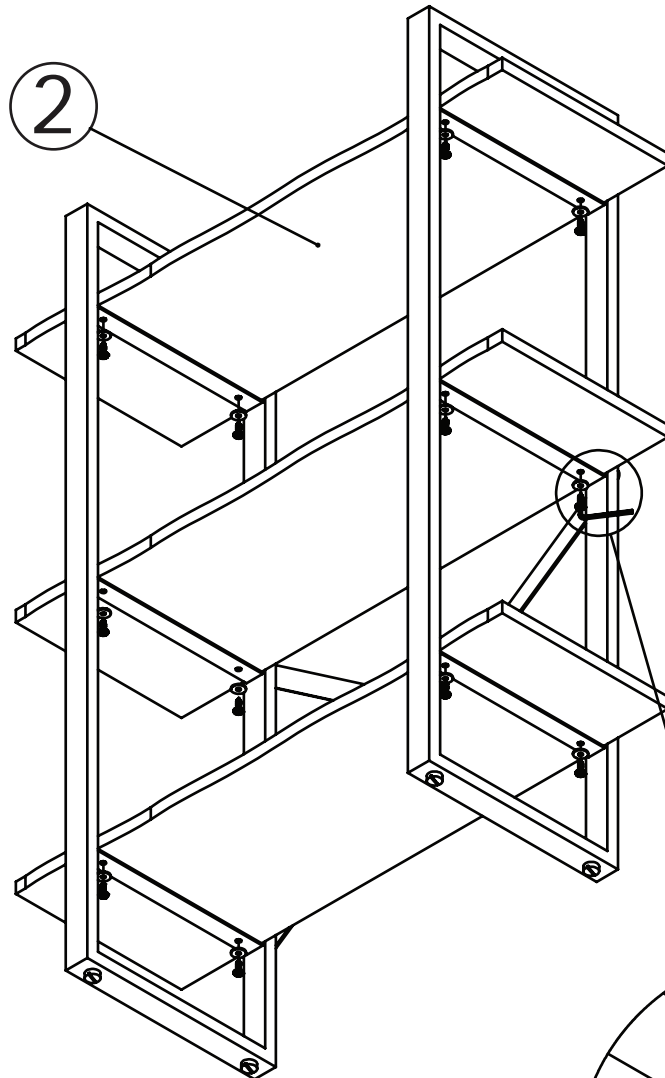

3

4

NOTE: Please read all instructions carefully before starting assembly. Also, we recommend that the unit is fully assembled on a level surface. Two people are recommended to assemble this product. DO NOT over torque screws and bolts.