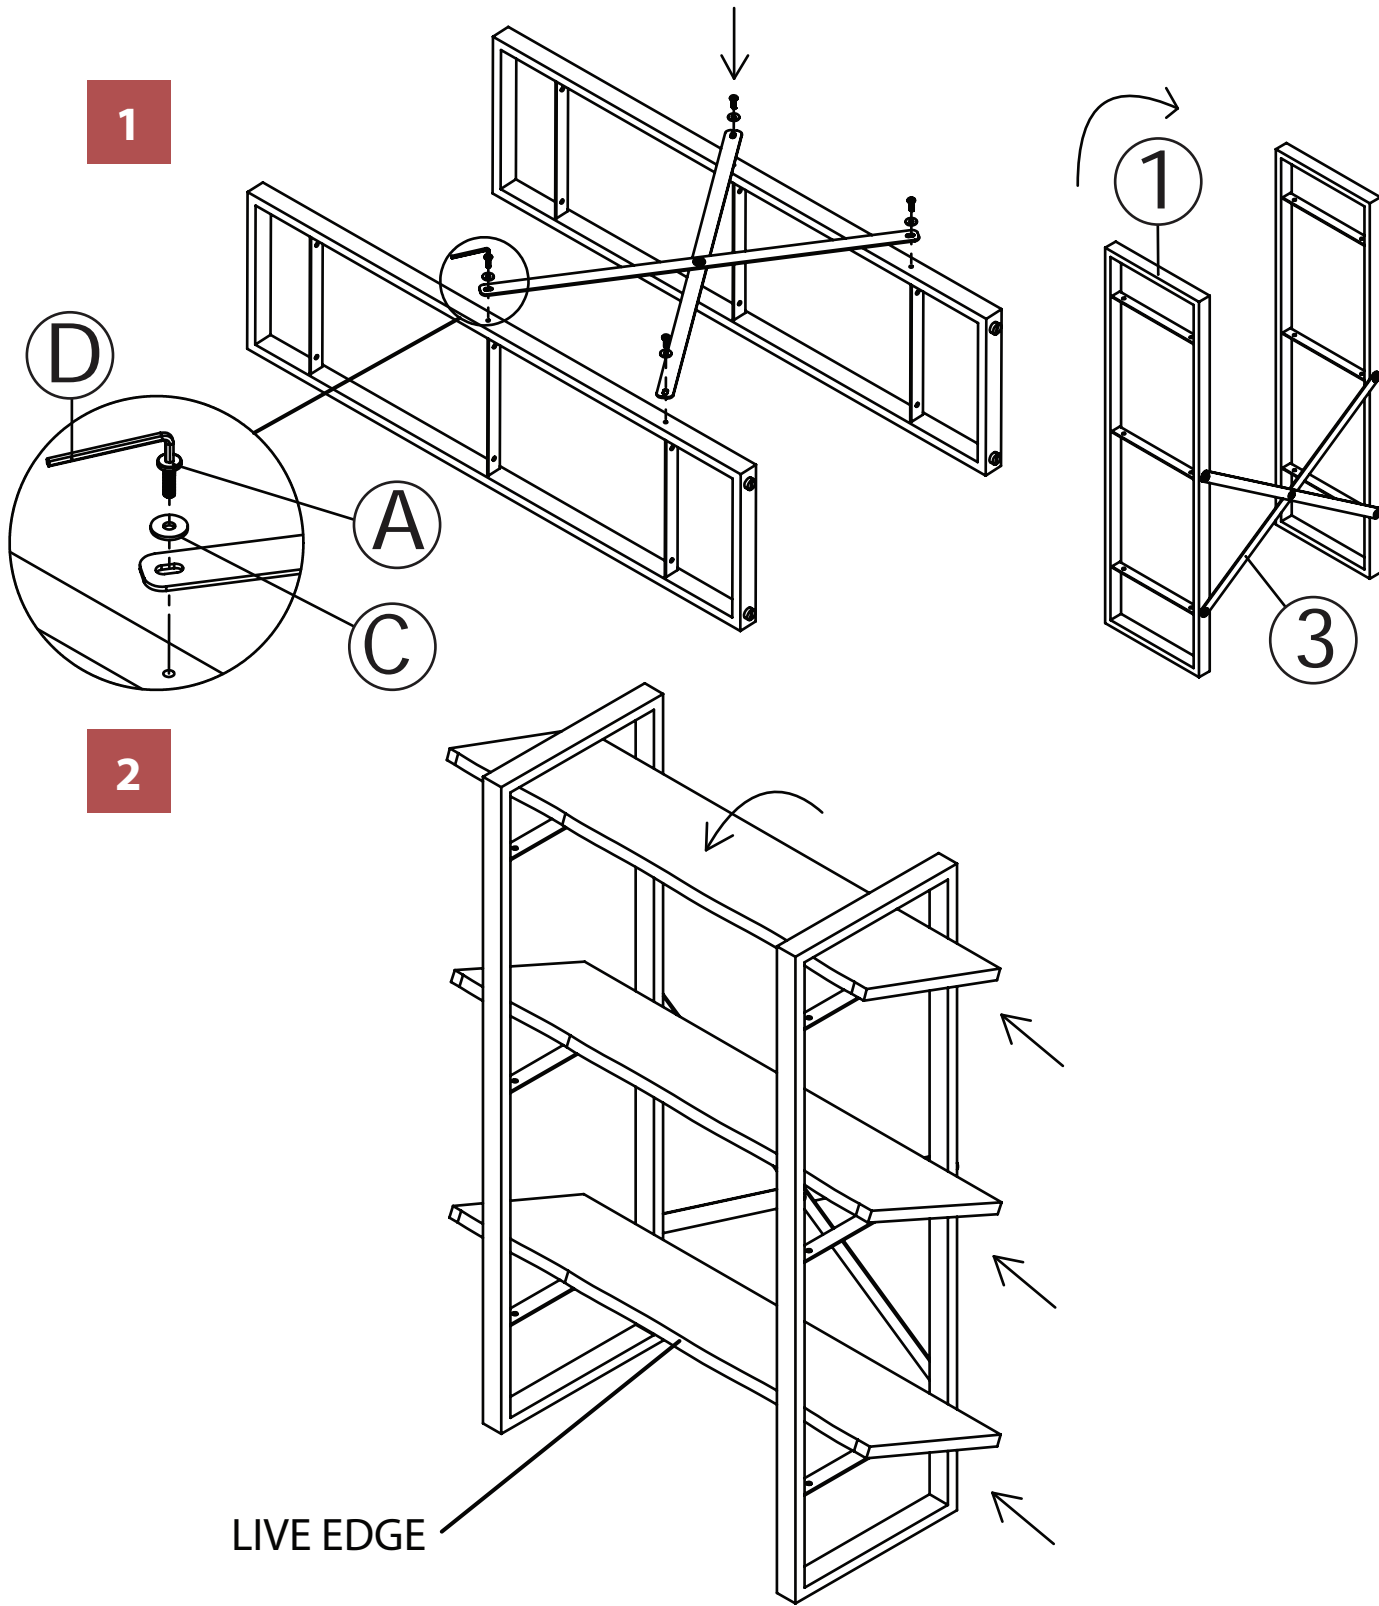

NOTE: Please read all instructions carefully before starting assembly. Also, we recommend that the unit is fully assembled on a level surface. Two people are recommended to assemble this product. DO NOT over torque screws and bolts.