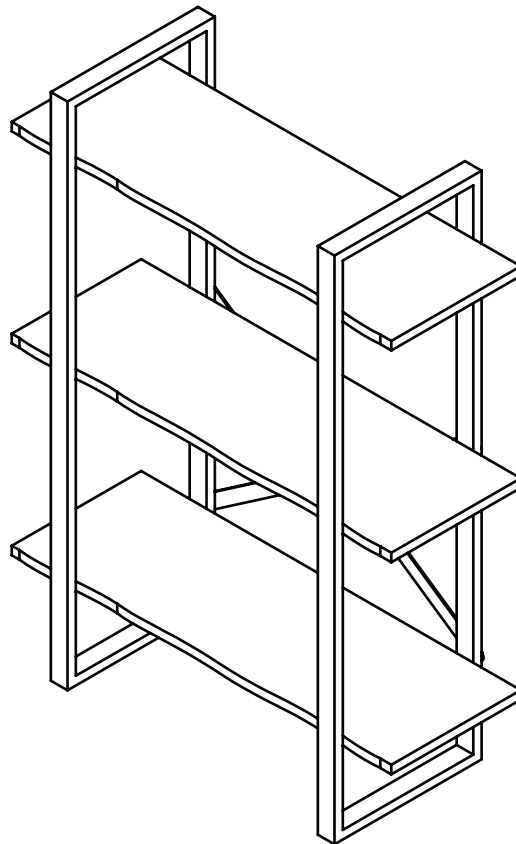

SOLID WOOD 3 TIER SHELF

WARRANTY

WHAT IS COVERED

We warrant the product to be free from defects in material or workmanship for a period of one year from the date of original retail purchase. The word "defects" is defined as imperfections that impair the use of the product. Defects resulting from misuse, abuse or customer negligence will void this warranty.

WHAT IS NOT COVERED

This warranty does not cover commercial use, hardware, acts of nature, fire, freezing and abusive use. This warranty does not cover defects due to alteration or accidents. This warranty does not cover scratches, scuffs or other cosmetic damages that may result from normal use of the product.

CARE INSTRUCTIONS

Thank you for choosing SOLID WOOD 3 TIER SHELF. With a little care and maintenance, the SOLID WOOD 3 TIER SHELF will provide you with comfort and enjoyment for many years to come!

- To clean panels, use clean water on a damp cloth.
- When assembling SOLID WOOD 3 TIER SHELF, please handle all the panels and/or hardware with care to avoid any possibilities of damages and/or injuries.

NOTE: Please read all instructions carefully before starting assembly. Also, we recommend that the unit is fully assembled on a level surface. Two people are recommended to assemble this product. DO NOT over torque screws and bolts.