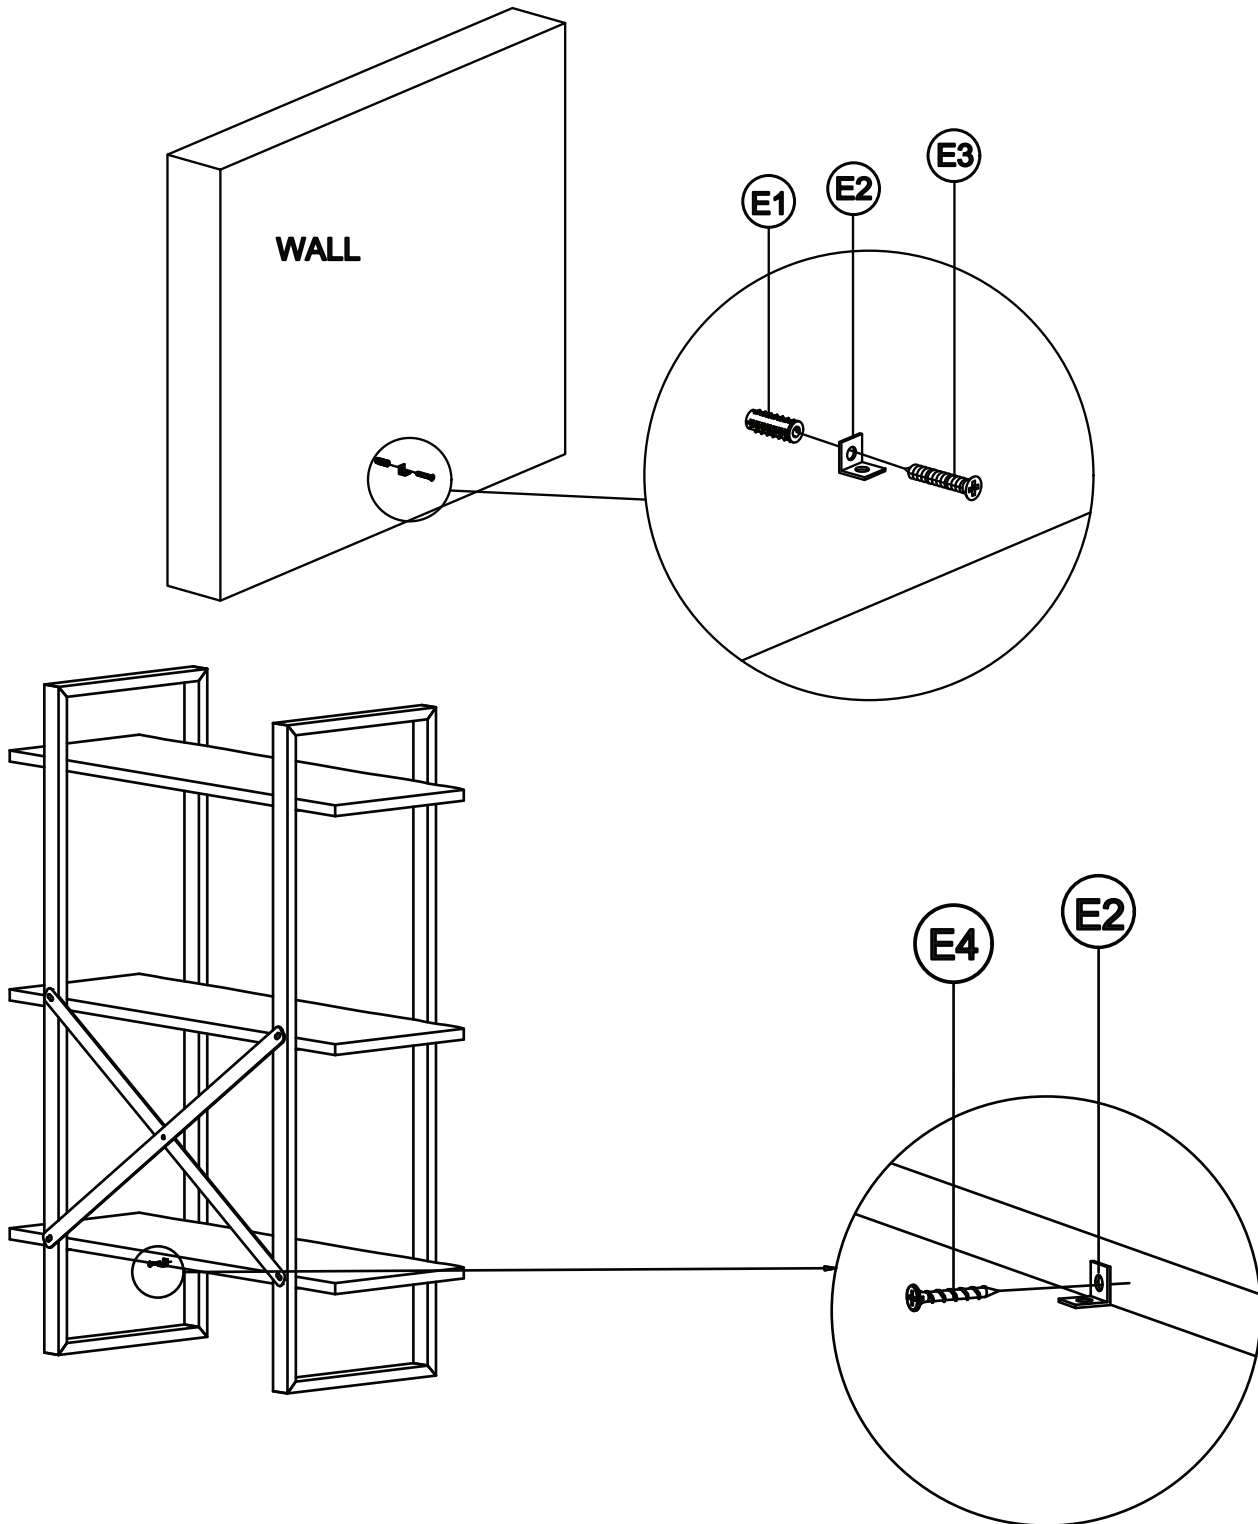

NOTE: Please read all instructions carefully before starting assembly.
Also, we recommend that the unit is fully assembled on a level surface.
Two people are recommended to assemble this product.
DO NOT over torque screws and bolts.