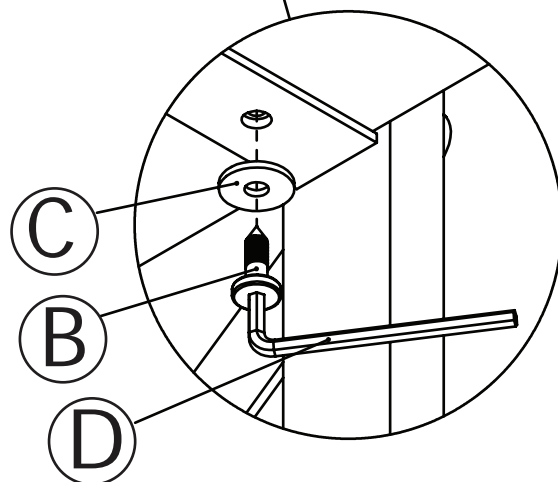

NOTE: Please read all instructions carefully before starting assembly. Also, we recommend that the unit is fully assembled on a level surface. Two people are recommended to assemble this product. DO NOT over torque screws and bolts.