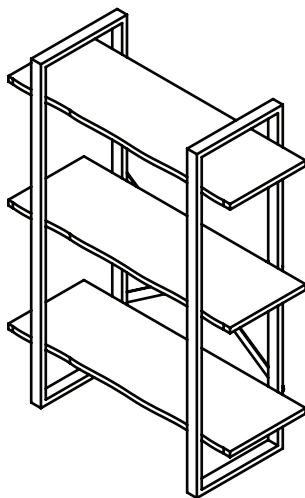

NOTE: Please read all instructions carefully before starting assembly. Also, we recommend that the unit is fully assembled on a level surface. Two people are recommended to assemble this product. DO NOT over torque screws and bolts.