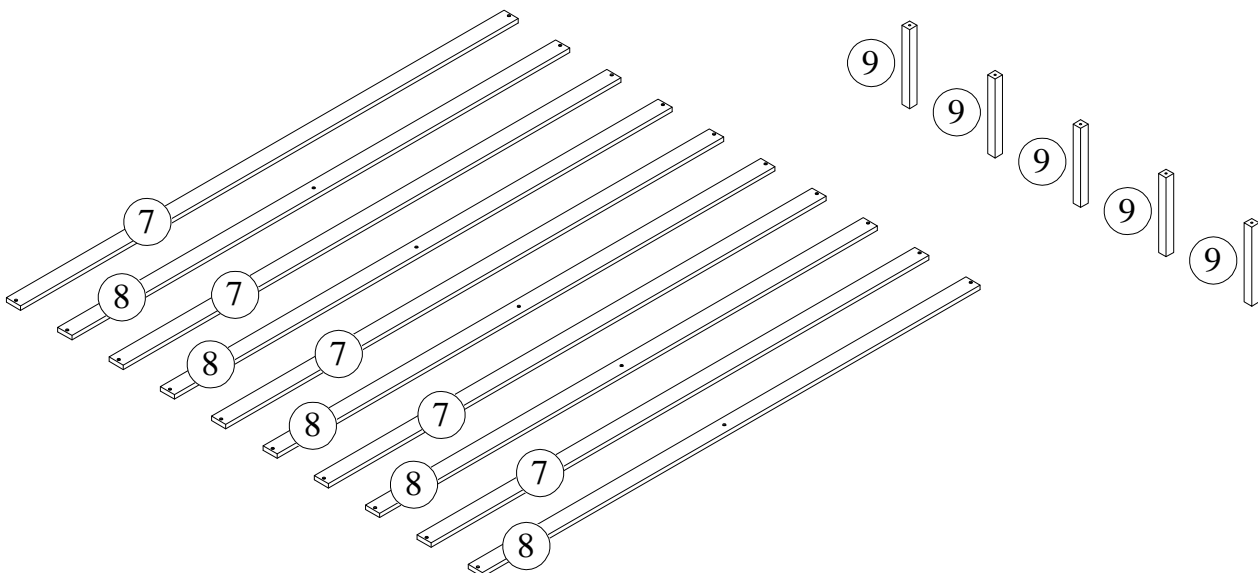

ASSEMBLY INSTRUCTION

INSTRUCTION DE MONTAGE