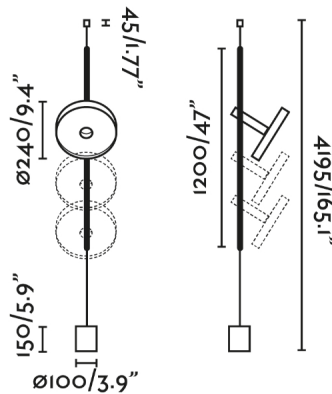

General characteristics

Fixation	Ceiling
voltage	120V
Hertz	60Hz
Cable length	0.04 ft
Switch type	On/Off
Max. Power	15W

Material

Body/Structure	Steel
Screen	Steel

Finish

Body/Structure	Matt Black
Screen	Black+Satin Gold
Location	Dry locations only
US Certification	Fijas cETLus