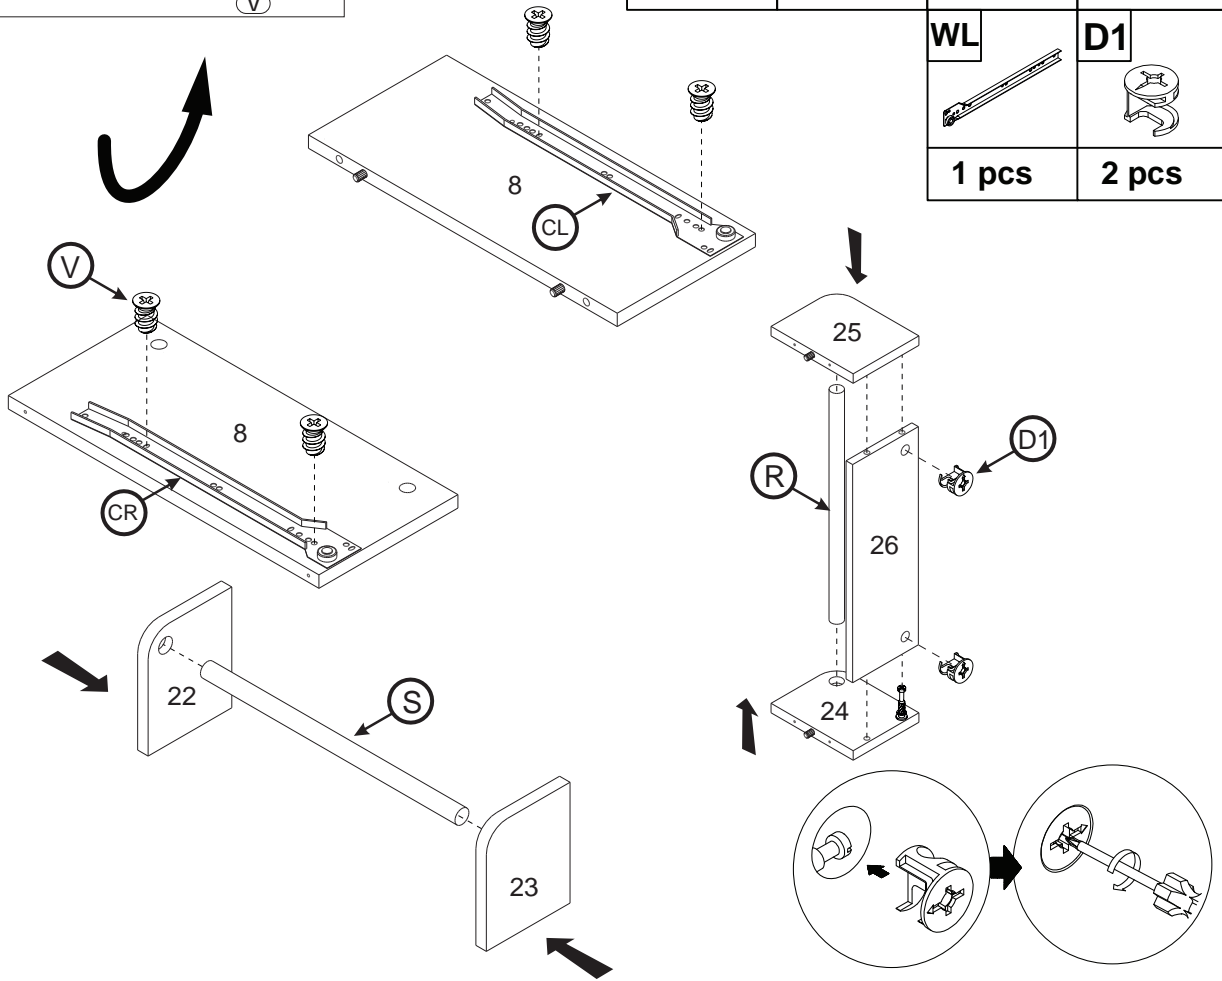

Bottom Panel (Leg) - 6pc

Hardware List

A  Ø8 x 30mm Wood dowel (22pcs)	B  Ø6 x 25mm Wood Dowel (14pcs)	C1  12mm Cam Nut (13pcs)
C2  12mm Cam Bolt (13pcs)	D1  10mm Cam Nut (10pcs)	D2  10mm Cam Bolt (10pcs)
E  Ø4 x 45mm Chip Board Screw (16pcs)	F  Ø4 x 38mm Chip Board Screw (24pcs)	G  Ø3.5 x 16mm Chip Board Screw (62pcs)
H  Ø3.5 x 12mm Chip Board Screw (8pcs)	I  Handle (5pcs)	J  Ø4 x 20mm T/MS Handle Screw (10pcs)
K  Ø6mm Washer (20pcs)	L  Shelf Support (Steel) (8pcs)	M  Shelf Support (Steel)(Big) (2pcs)
N  Door Stopper (2pc)	O  Single Plastic Cap (9pcs)	CR  Wall Right (2pcs)
CL  Wall Left (2pcs)	DR  Drawer Right (2pcs)	DL  Drawer Left (2pcs)

ASSEMBLY TOOLS REQUIRED (NOT INCLUDED)

PLEASE BE CAREFUL DO NOT DAMAGE THE HOLE POSITION WHEN YOU USE POWER TOOLS !

Hardware List

Q 	R 	S 
Hinges 7/8" (4pcs)	PVC Pipe (365mm) (1pcs)	Wooden Rod (365mm) (1pcs)
T 	U  Ø4mm	V  Ø5 x 8mm
Stopper Nylon Caster (4+1pcs)	Allen Key (1pcs)	Euro Screw (8pcs)
W  Ø6 x 50mm	X 	Y 
JCBC Screw (6pcs)	8" L-Shape Metal (3pcs)	Nail Pin 5/8" (10pcs)
Z  10mm	ZA  1015mm	ZB  Ø4 x 25mm
Door Buffer (2pcs)	PVC H-Lining (1pcs)	Chip Board Screw (6pcs)

2 pcs

STEP 6:

C1

6 pcs

STEP 7:

F

8 pcs

STEP 8:

R	S	V	WR
1 pcs	1 pcs	4 pcs	1 pcs
		WL	D1
		1 pcs	2 pcs

STEP 9:

E	F
8 pcs	2 pcs

STEP 10:

F

6 pcs

STEP 11:

ZA