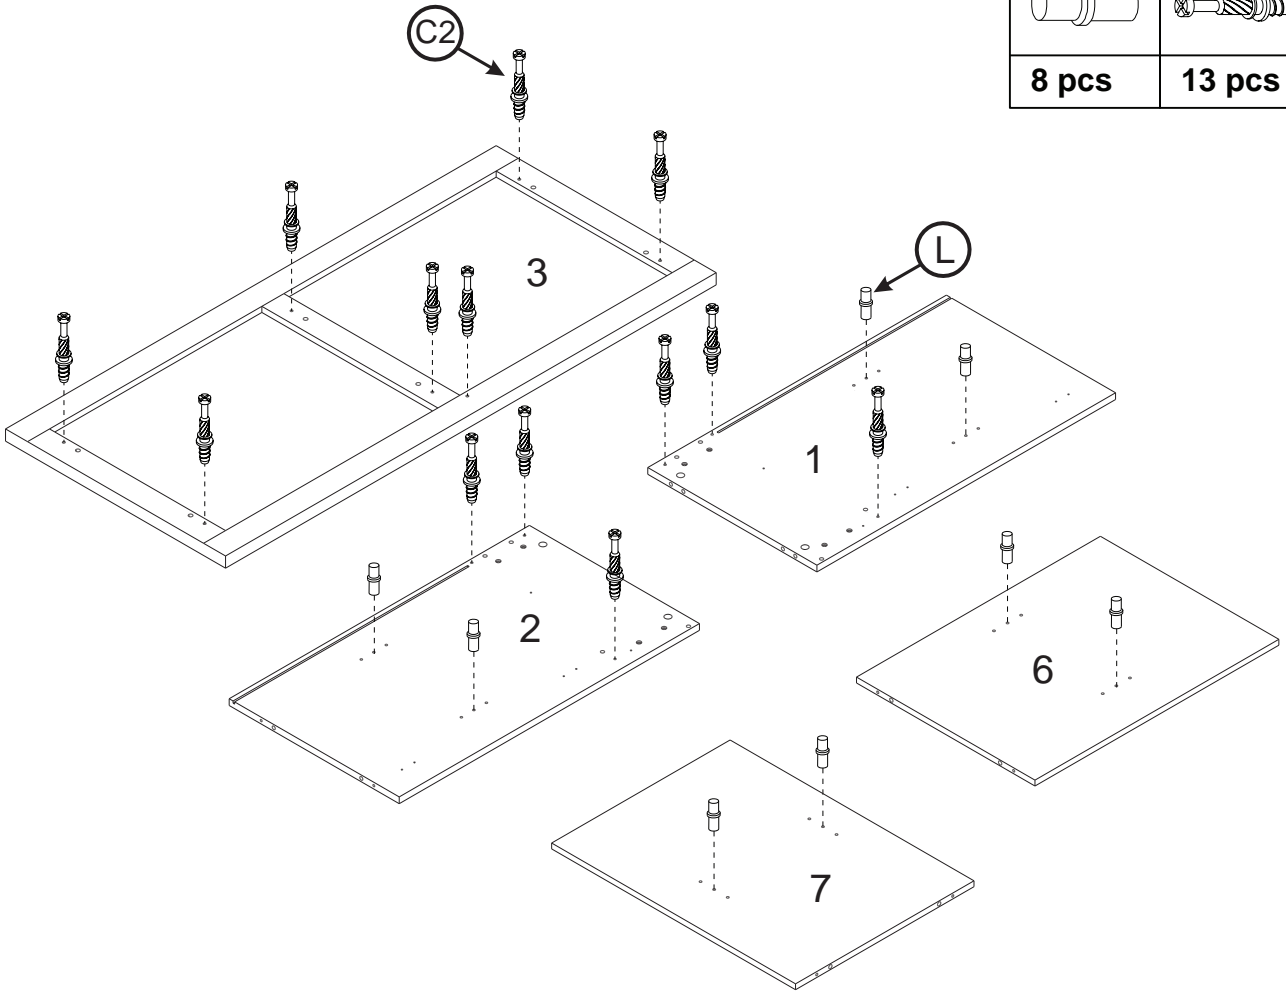

STEP 1:

L	C2
8 pcs	13 pcs