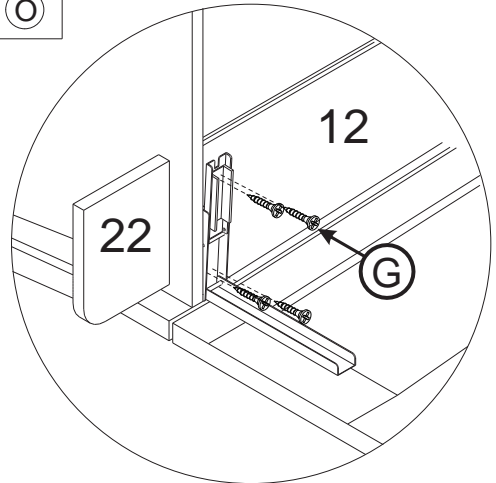

Bottom Panel (Leg) - 6pc

Hardware List

A  Ø8 x 30mm Wood dowel (22pcs)	B  Ø6 x 25mm Wood Dowel (14pcs)	C1  12mm Cam Nut (13pcs)
C2  12mm Cam Bolt (13pcs)	D1  10mm Cam Nut (10pcs)	D2  10mm Cam Bolt (10pcs)
E  Ø4 x 45mm Chip Board Screw (16pcs)	F  Ø4 x 38mm Chip Board Screw (24pcs)	G  Ø3.5 x 16mm Chip Board Screw (62pcs)
H  Ø3.5 x 12mm Chip Board Screw (8pcs)	I  Handle (5pcs)	J  Ø4 x 20mm T/MS Handle Screw (10pcs)
K  Ø6mm Washer (20pcs)	L  Shelf Support (Steel) (8pcs)	M  Shelf Support (Steel)(Big) (2pcs)
N  Door Stopper (2pc)	O  Single Plastic Cap (9pcs)	CR  Wall Right (2pcs)
CL  Wall Left (2pcs)	DR  Drawer Right (2pcs)	DL  Drawer Left (2pcs)

C1	
7 pcs	

STEP 15:

ZB	X	Q	G
			
6 pcs	3 pcs	4 pcs	8 pcs

STEP 16:

Y	G	O
		
10 pcs	21 pcs	9 pcs

STEP 17:

Z

2 pcs

STEP 18:

J	I	G
		
6 pcs	3 pcs	8 pcs

STEP 19:

H	D1	F	I	J
				
8 pcs	4 pcs	8 pcs	2 pcs	4 pcs
			DR	DL
				
			2 pcs	2 pcs

STEP 20:

COMPLETE