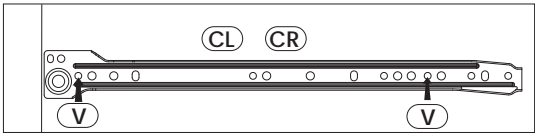

ASSEMBLY TOOLS REQUIRED (NOT INCLUDED)

PLEASE BE CAREFUL DO NOT DAMAGE THE HOLE POSITION WHEN YOU USE POWER TOOLS !

Hardware List

Q 	R 	S 
Hinges 7/8" (4pcs)	PVC Pipe (365mm) (1pcs)	Wooden Rod (365mm) (1pcs)
T 	U  Ø4mm	V  Ø5 x 8mm
Stopper Nylon Caster (4+1pcs)	Allen Key (1pcs)	Euro Screw (8pcs)
W  Ø6 x 50mm	X 	Y 
JCBC Screw (6pcs)	8" L-Shape Metal (3pcs)	Nail Pin 5/8" (10pcs)
Z  10mm	ZA  1015mm	ZB  Ø4 x 25mm
Door Buffer (2pcs)	PVC H-Lining (1pcs)	Chip Board Screw (6pcs)

ASSEMBLY TOOLS REQUIRED (NOT INCLUDED)

PLEASE BE CAREFUL DO NOT DAMAGE THE HOLE POSITION WHEN YOU USE POWER TOOLS !

STEP 1:

L	C2
	
8 pcs	13 pcs

STEP 2:

D2

10 pcs

STEP 3:

CR	CL	V	A
1 pcs	1 pcs	4 pcs	22 pcs

STEP 4:

B

14 pcs

STEP 5:

M

2 pcs

N