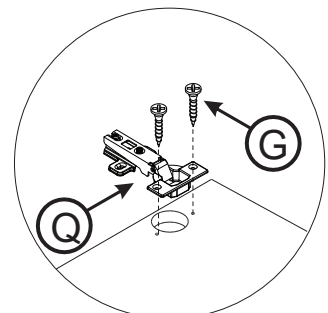

ASSEMBLY TOOLS REQUIRED (NOT INCLUDED)

PLEASE BE CAREFUL DO NOT DAMAGE THE HOLE POSITION WHEN YOU USE POWER TOOLS !

Hardware List

Q 	R 	S 
Hinges 7/8" (4pcs)	PVC Pipe (365mm) (1pcs)	Wooden Rod (365mm) (1pcs)
T 	U  Ø4mm	V  Ø5 x 8mm
Stopper Nylon Caster (4+1pcs)	Allen Key (1pcs)	Euro Screw (8pcs)
W  Ø6 x 50mm	X 	Y 
JCBC Screw (6pcs)	8" L-Shape Metal (3pcs)	Nail Pin 5/8" (10pcs)
Z  10mm	ZA  1015mm	ZB  Ø4 x 25mm
Door Buffer (2pcs)	PVC H-Lining (1pcs)	Chip Board Screw (6pcs)

R	S	V	WR
1 pcs	1 pcs	4 pcs	1 pcs
		WL	D1
		1 pcs	2 pcs

STEP 9:

E	F
8 pcs	2 pcs

STEP 10:

F

6 pcs

STEP 11:

ZA

1 pcs

STEP 12:

D1	E
	
4 pcs	8 pcs

STEP 13:
OPTION 1

U		W	
	1 pcs		6 pcs

STEP 13:
OPTION 2

K		T		G	
	20 pcs		5 pcs		20 pcs

STEP 14:

C1	
7 pcs	

STEP 15:

ZB	X	Q	G
			
6 pcs	3 pcs	4 pcs	8 pcs

STEP 16:

Y	G	O
		
10 pcs	21 pcs	9 pcs

STEP 17:

Z

2 pcs