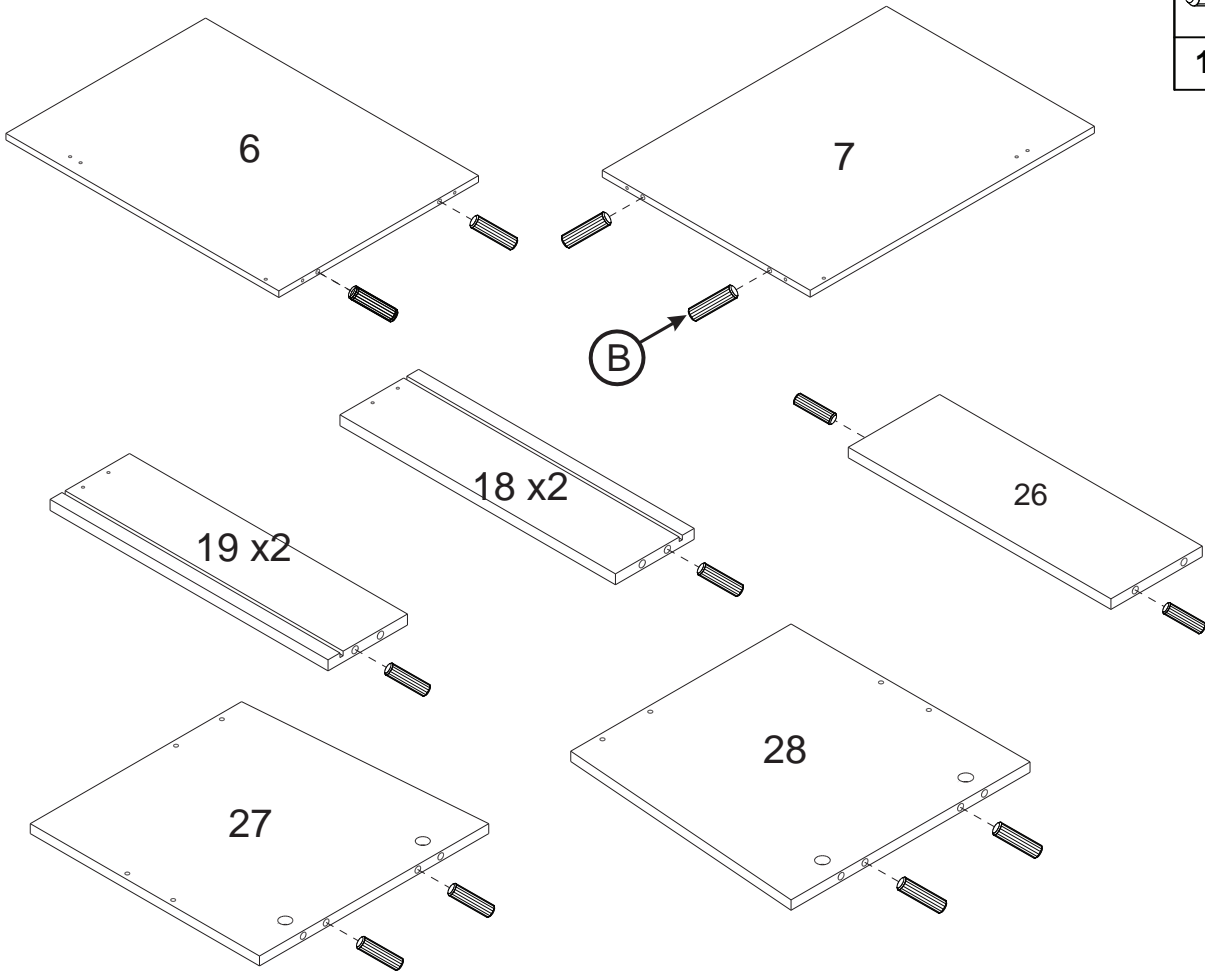

Bottom Panel (Leg) - 6pc

Hardware List

A  Ø8 x 30mm Wood dowel (22pcs)	B  Ø6 x 25mm Wood Dowel (14pcs)	C1  12mm Cam Nut (13pcs)
C2  12mm Cam Bolt (13pcs)	D1  10mm Cam Nut (10pcs)	D2  10mm Cam Bolt (10pcs)
E  Ø4 x 45mm Chip Board Screw (16pcs)	F  Ø4 x 38mm Chip Board Screw (24pcs)	G  Ø3.5 x 16mm Chip Board Screw (62pcs)
H  Ø3.5 x 12mm Chip Board Screw (8pcs)	I  Handle (5pcs)	J  Ø4 x 20mm T/MS Handle Screw (10pcs)
K  Ø6mm Washer (20pcs)	L  Shelf Support (Steel) (8pcs)	M  Shelf Support (Steel)(Big) (2pcs)
N  Door Stopper (2pc)	O  Single Plastic Cap (9pcs)	CR  Wall Right (2pcs)
CL  Wall Left (2pcs)	DR  Drawer Right (2pcs)	DL  Drawer Left (2pcs)

CR	CL	V	A
1 pcs	1 pcs	4 pcs	22 pcs

STEP 4:

B

14 pcs

STEP 5:

M

2 pcs

N

2 pcs

STEP 6:

C1

6 pcs

STEP 7:

F

8 pcs

STEP 8: