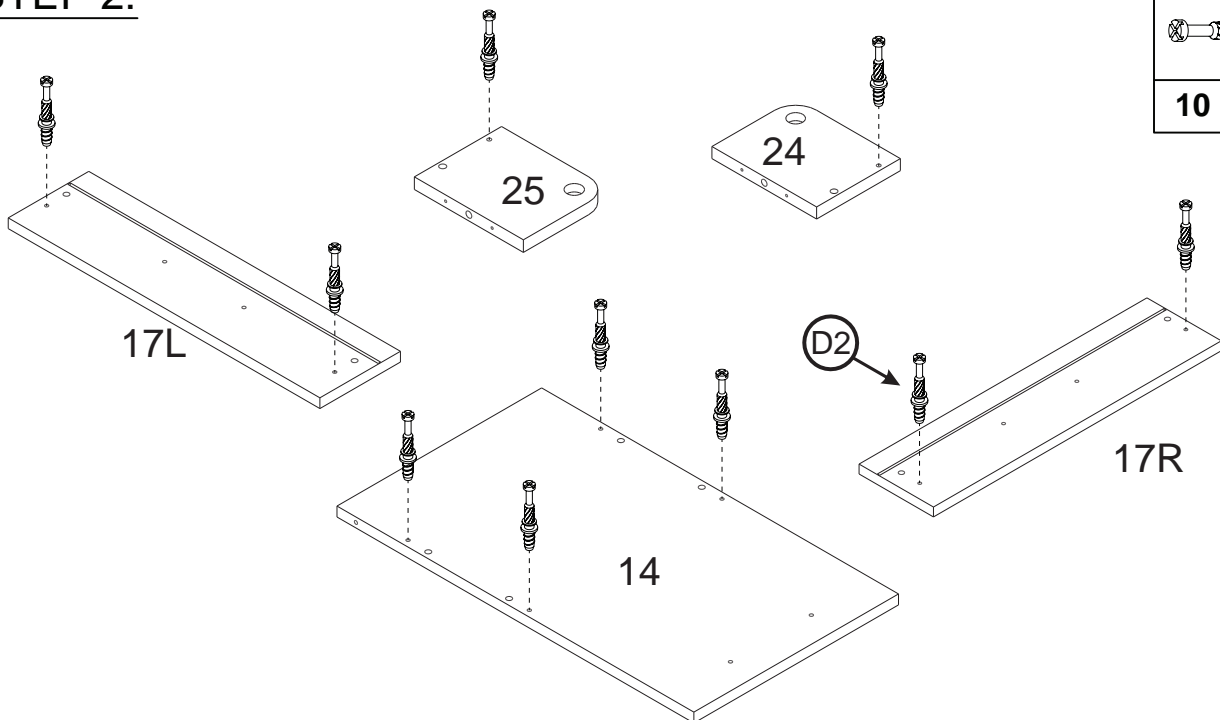

Part List

24

Right Panel (Wooden Rod) - 1pc

25

Left Panel (Wooden Rod) - 1pc

26

Center Panel (PVC Pipe) - 1pcs

27

Bottom Panel (Leg) - 6pc

Hardware List

A  Ø8 x 30mm Wood dowel (22pcs)	B  Ø6 x 25mm Wood Dowel (14pcs)	C1  12mm Cam Nut (13pcs)
C2  12mm Cam Bolt (13pcs)	D1  10mm Cam Nut (10pcs)	D2  10mm Cam Bolt (10pcs)
E  Ø4 x 45mm Chip Board Screw (16pcs)	F  Ø4 x 38mm Chip Board Screw (24pcs)	G  Ø3.5 x 16mm Chip Board Screw (62pcs)
H  Ø3.5 x 12mm Chip Board Screw (8pcs)	I  Handle (5pcs)	J  Ø4 x 20mm T/MS Handle Screw (10pcs)
K  Ø6mm Washer (20pcs)	L  Shelf Support (Steel) (8pcs)	M  Shelf Support (Steel)(Big) (2pcs)
N  Door Stopper (2pc)	O  Single Plastic Cap (9pcs)	CR  Wall Right (2pcs)
CL  Wall Left (2pcs)	DR  Drawer Right (2pcs)	DL  Drawer Left (2pcs)

ASSEMBLY TOOLS REQUIRED (NOT INCLUDED)

PLEASE BE CAREFUL DO NOT DAMAGE THE HOLE POSITION WHEN YOU USE POWER TOOLS !

Hardware List

Q 	R 	S 
Hinges 7/8" (4pcs)	PVC Pipe (365mm) (1pcs)	Wooden Rod (365mm) (1pcs)
T 	U  Ø4mm	V  Ø5 x 8mm
Stopper Nylon Caster (4+1pcs)	Allen Key (1pcs)	Euro Screw (8pcs)
W  Ø6 x 50mm	X 	Y 
JCBC Screw (6pcs)	8" L-Shape Metal (3pcs)	Nail Pin 5/8" (10pcs)
Z  10mm	ZA  1015mm	ZB  Ø4 x 25mm
Door Buffer (2pcs)	PVC H-Lining (1pcs)	Chip Board Screw (6pcs)

ASSEMBLY TOOLS REQUIRED (NOT INCLUDED)

PLEASE BE CAREFUL DO NOT DAMAGE THE HOLE POSITION WHEN YOU USE POWER TOOLS !

STEP 1:

L	C2
	
8 pcs	13 pcs

STEP 2:

D2

10 pcs

STEP 3: