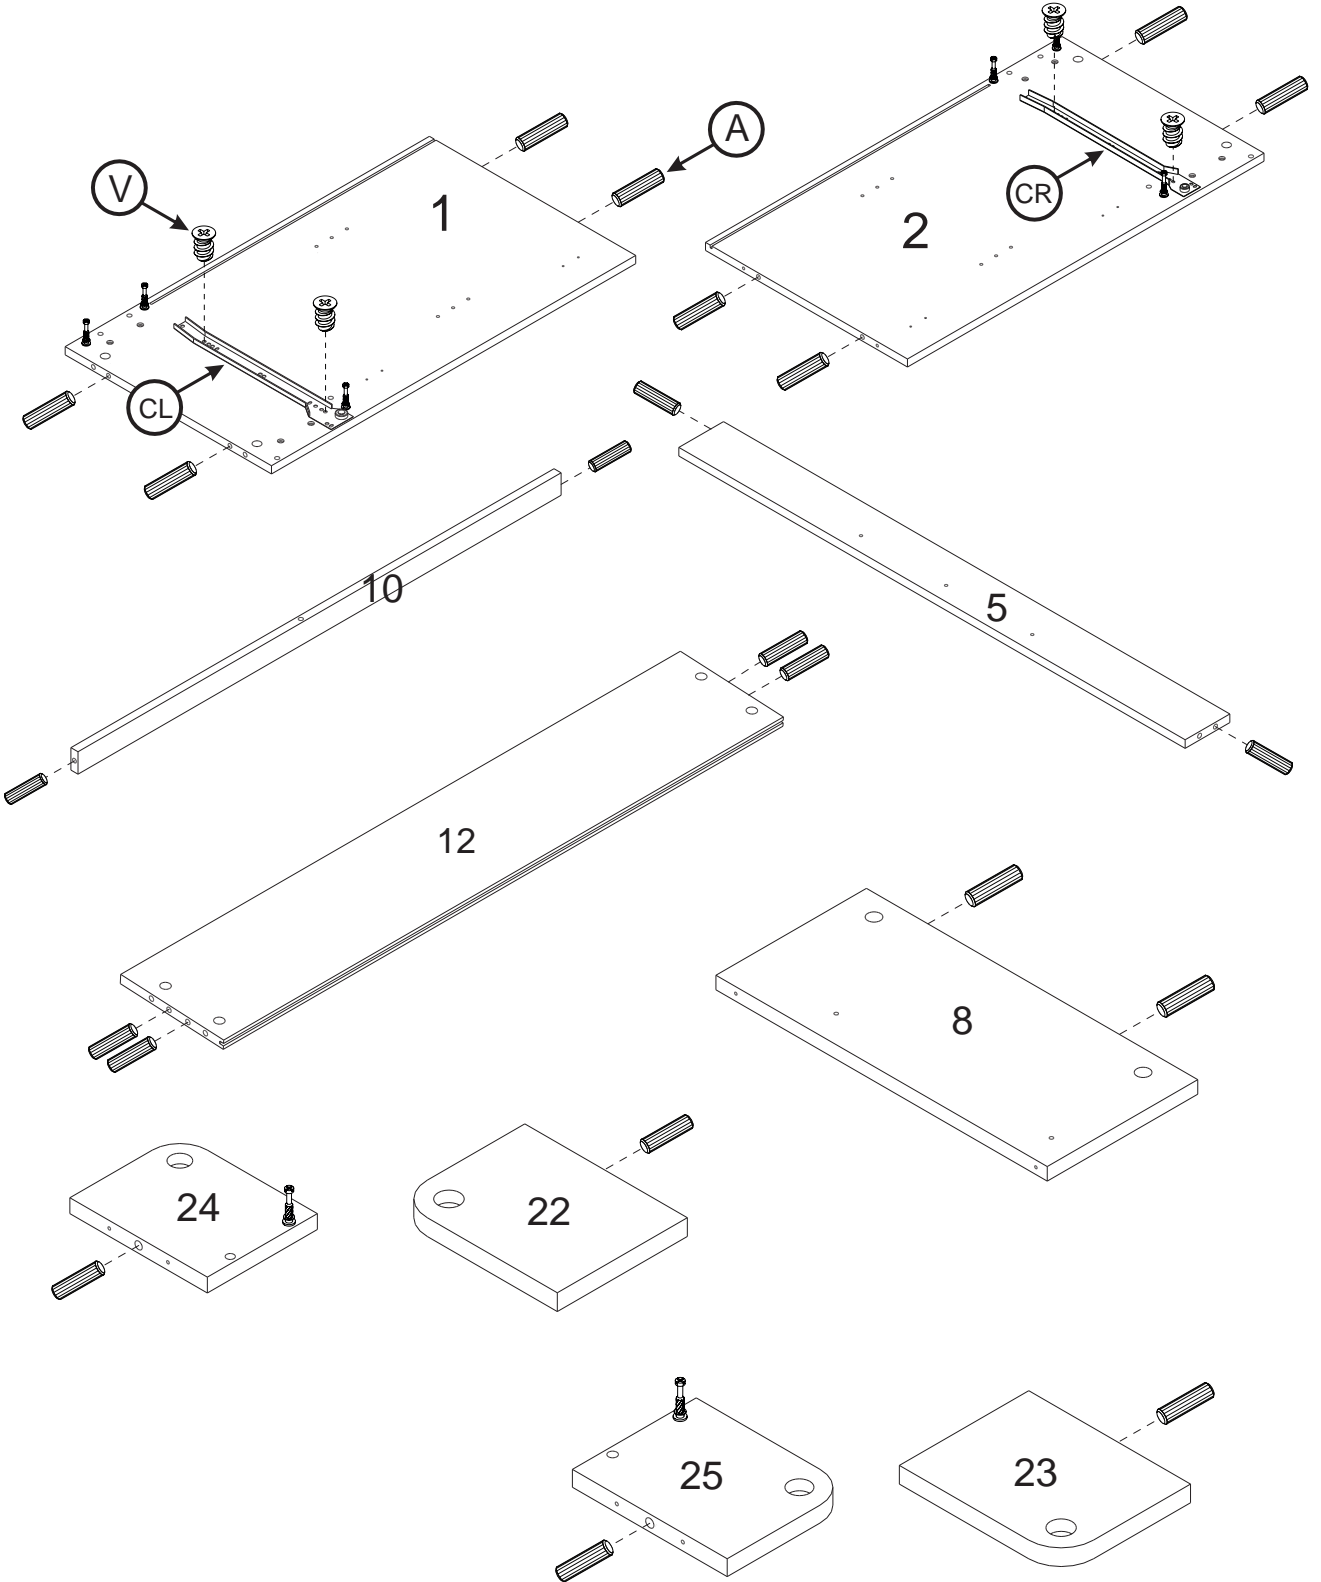

CR	CL	V	A
1 pcs	1 pcs	4 pcs	22 pcs