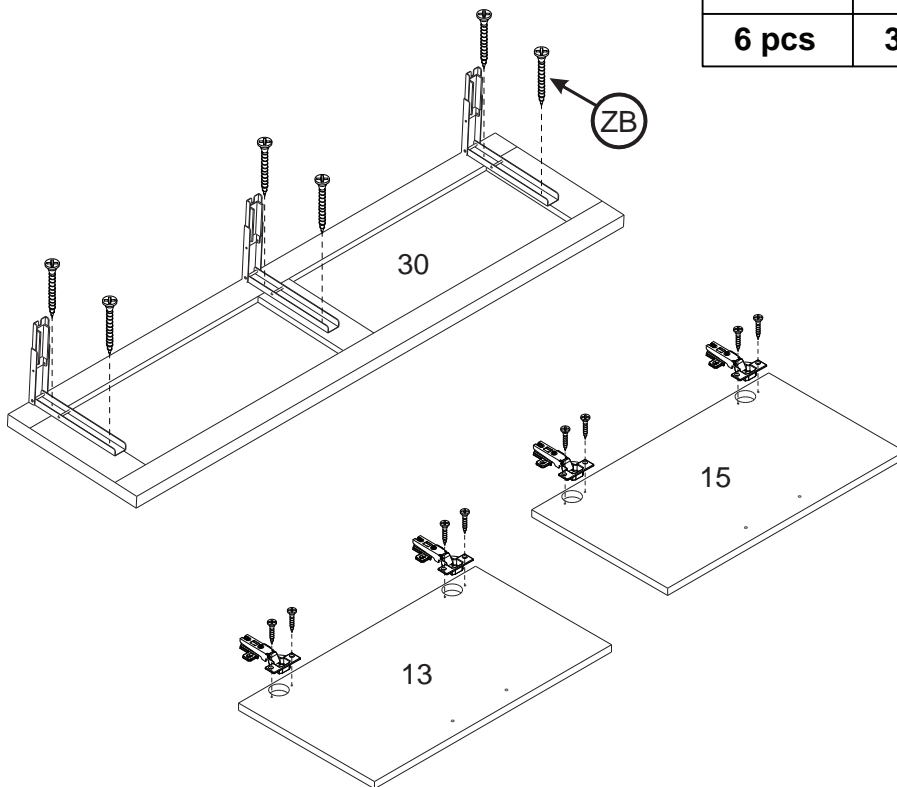

Bottom Panel (Leg) - 6pc

Hardware List

A  Ø8 x 30mm Wood dowel (22pcs)	B  Ø6 x 25mm Wood Dowel (14pcs)	C1  12mm Cam Nut (13pcs)
C2  12mm Cam Bolt (13pcs)	D1  10mm Cam Nut (10pcs)	D2  10mm Cam Bolt (10pcs)
E  Ø4 x 45mm Chip Board Screw (16pcs)	F  Ø4 x 38mm Chip Board Screw (24pcs)	G  Ø3.5 x 16mm Chip Board Screw (62pcs)
H  Ø3.5 x 12mm Chip Board Screw (8pcs)	I  Handle (5pcs)	J  Ø4 x 20mm T/MS Handle Screw (10pcs)
K  Ø6mm Washer (20pcs)	L  Shelf Support (Steel) (8pcs)	M  Shelf Support (Steel)(Big) (2pcs)
N  Door Stopper (2pc)	O  Single Plastic Cap (9pcs)	CR  Wall Right (2pcs)
CL  Wall Left (2pcs)	DR  Drawer Right (2pcs)	DL  Drawer Left (2pcs)

1 pcs

STEP 12:

D1	E
	
4 pcs	8 pcs

STEP 13:
OPTION 1

U		W	
	1 pcs		6 pcs

STEP 13:
OPTION 2

K		T		G	
	20 pcs		5 pcs		20 pcs

STEP 14:

C1	
7 pcs	

STEP 15:

ZB	X	Q	G
			
6 pcs	3 pcs	4 pcs	8 pcs

STEP 16:

Y	G	O
		
10 pcs	21 pcs	9 pcs

STEP 17:

Z

2 pcs