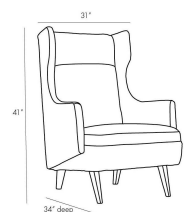

BUDELLI WING CHAIR CLOUD BOUCLE  
GREY ASH

8155  
Cloud Boucle  
H: 41 IN  
W: 31 IN  
D: 34 IN

A wingman for evenings at home, this timeless armchair will become a favorite seat in the house. Ease into the slight incline and comfort of plush cloud boucle cushioning at all angles, and you'll never want to get out. It has looks to boot; unique modern lines, pipe detail and tapered wood legs give this chair class and style