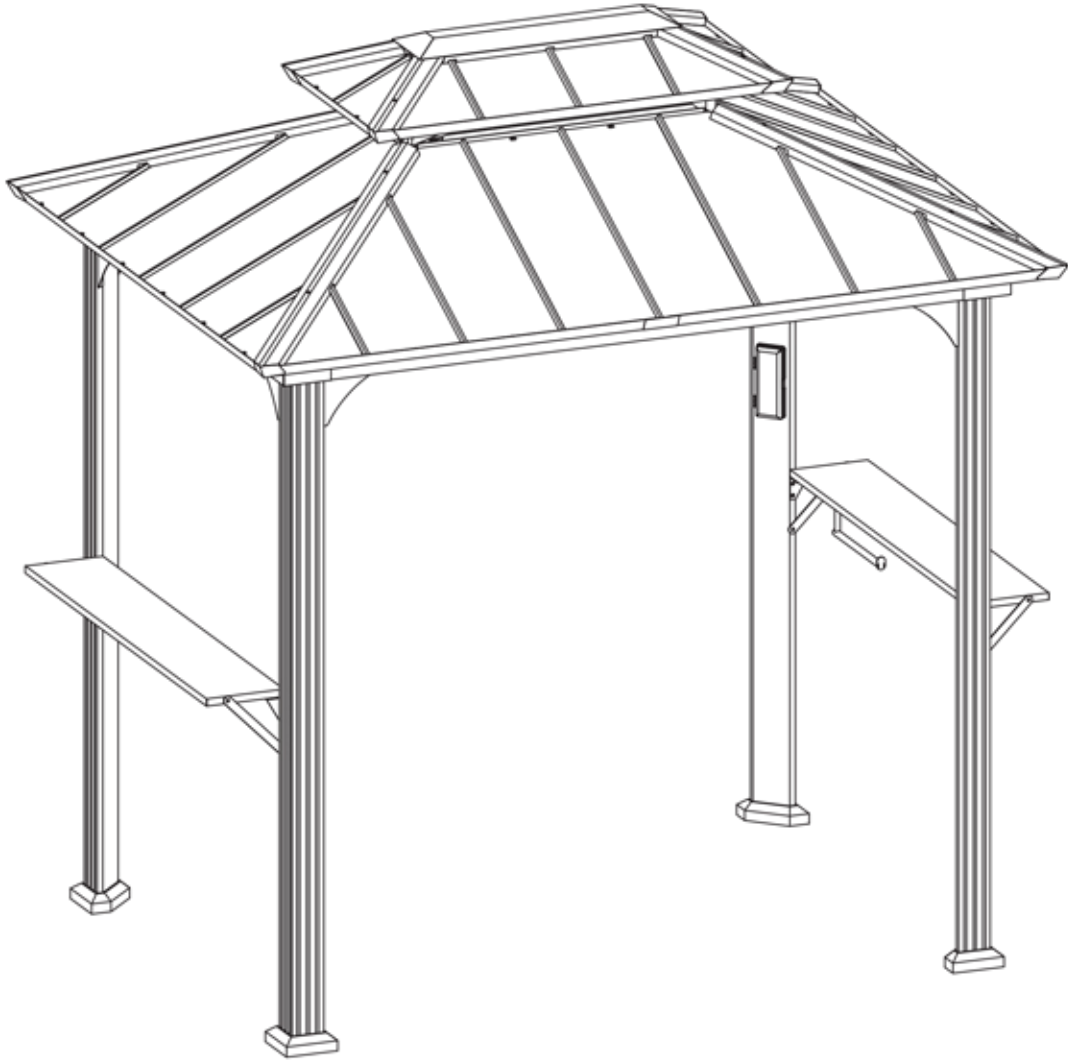

MODEL: IG10600004-N

OWNER'S MANUAL

6' x 8' Aluminum Hard Top Grill Gazebo

TABLE OF CONTENTS

ASSEMBLY GUIDE.....02

USING YOUR PRODUCT.....04

April 30, 2024

QUESTIONS?