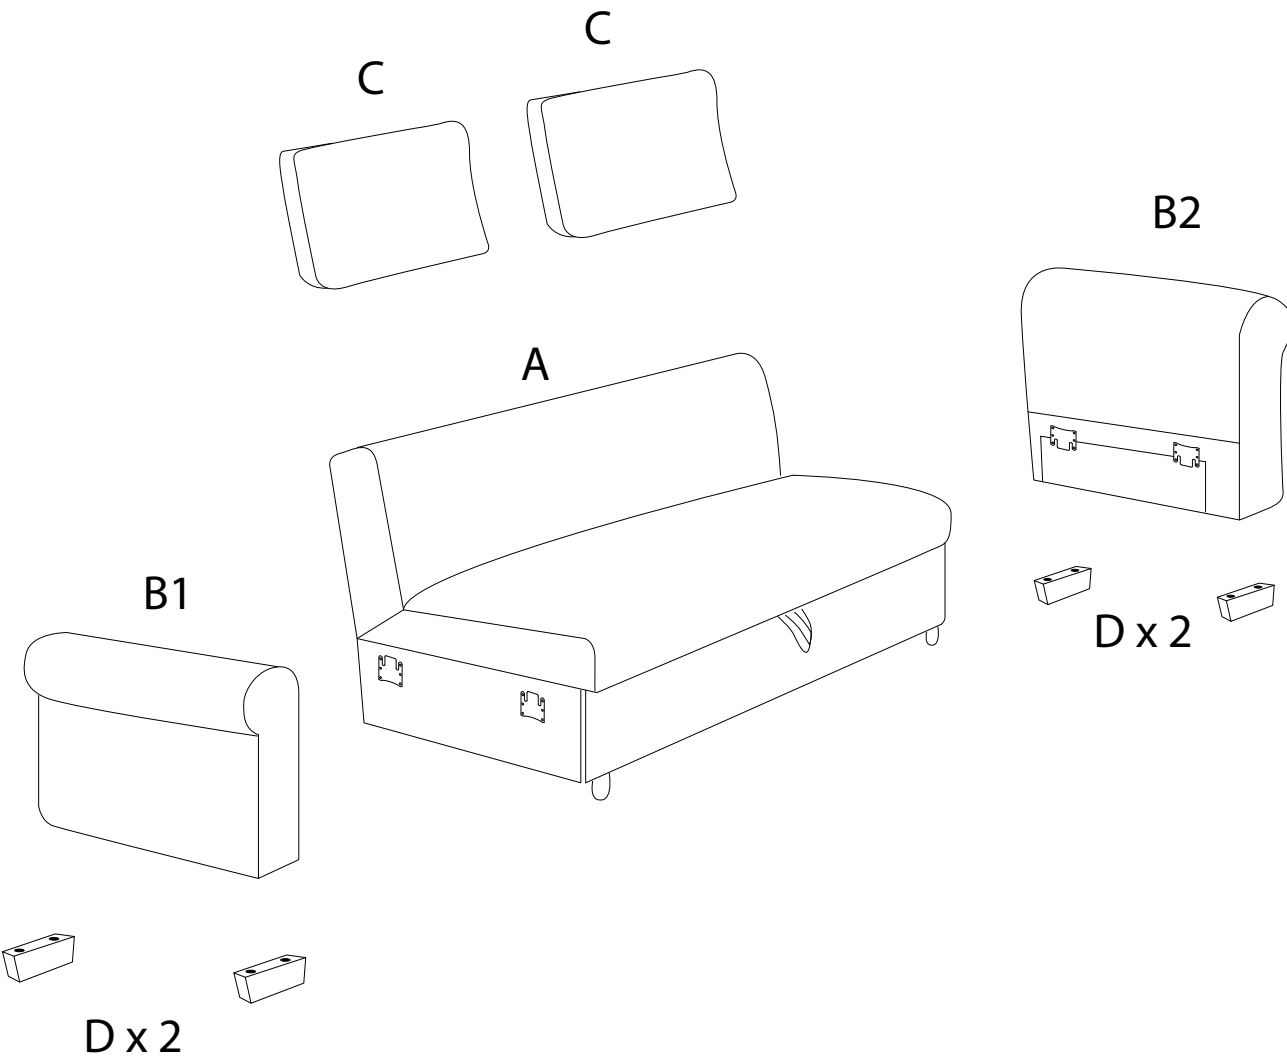

A circular icon containing a key, and a power drill with a diagonal line through it, indicating that a power drill should not be used.	A warning triangle with an exclamation mark inside.	A clock face showing approximately 1:50.
A circular icon containing a rectangular block on a mat, and a rectangular block with a diagonal line through it, indicating that the block should not be placed on a hard surface.	A warning triangle with an exclamation mark inside.	A simple line drawing of a person.

15'

1

1

2

3

!

!