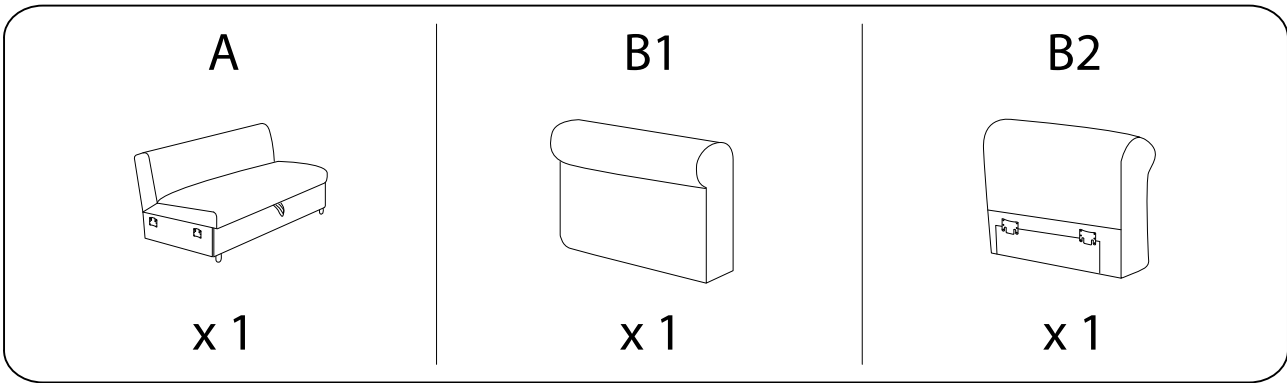

A circular icon containing a key, and a power drill with a diagonal line through it, indicating that a power drill should not be used.	A warning triangle with an exclamation mark inside.	A clock face showing approximately 1:50.
A circular icon containing a rectangular block on a mat, and a rectangular block with a diagonal line through it, indicating that the block should not be placed on a hard surface.	A warning triangle with an exclamation mark inside.	A simple line drawing of a person.

15'

1

1

2

3

!

!