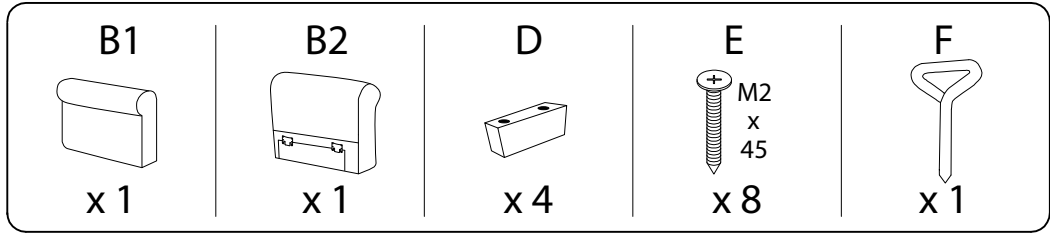

A circular icon containing a key, and a power drill with a diagonal line through it, indicating that a power drill should not be used.	A warning triangle with an exclamation mark inside.	A clock face showing approximately 1:50.
A circular icon containing a rectangular block on a mat, and a rectangular block with a diagonal line through it, indicating that the block should not be placed on a hard surface.	A warning triangle with an exclamation mark inside.	A simple line drawing of a person.

15'

1

1

2

3

!

!