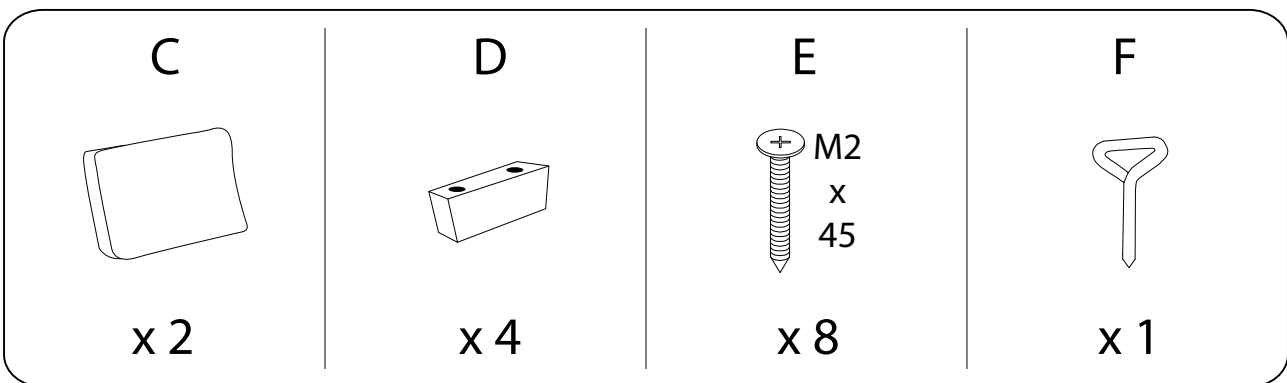

A circular icon containing a key, and a power drill with a diagonal line through it, indicating that a power drill should not be used.	A warning triangle with an exclamation mark inside.	A clock face showing approximately 1:50.
A circular icon containing a rectangular block on a mat, and a rectangular block with a diagonal line through it, indicating that the block should not be placed on a hard surface.	A warning triangle with an exclamation mark inside.	A simple line drawing of a person.

15'

1

1

2

3

!

!