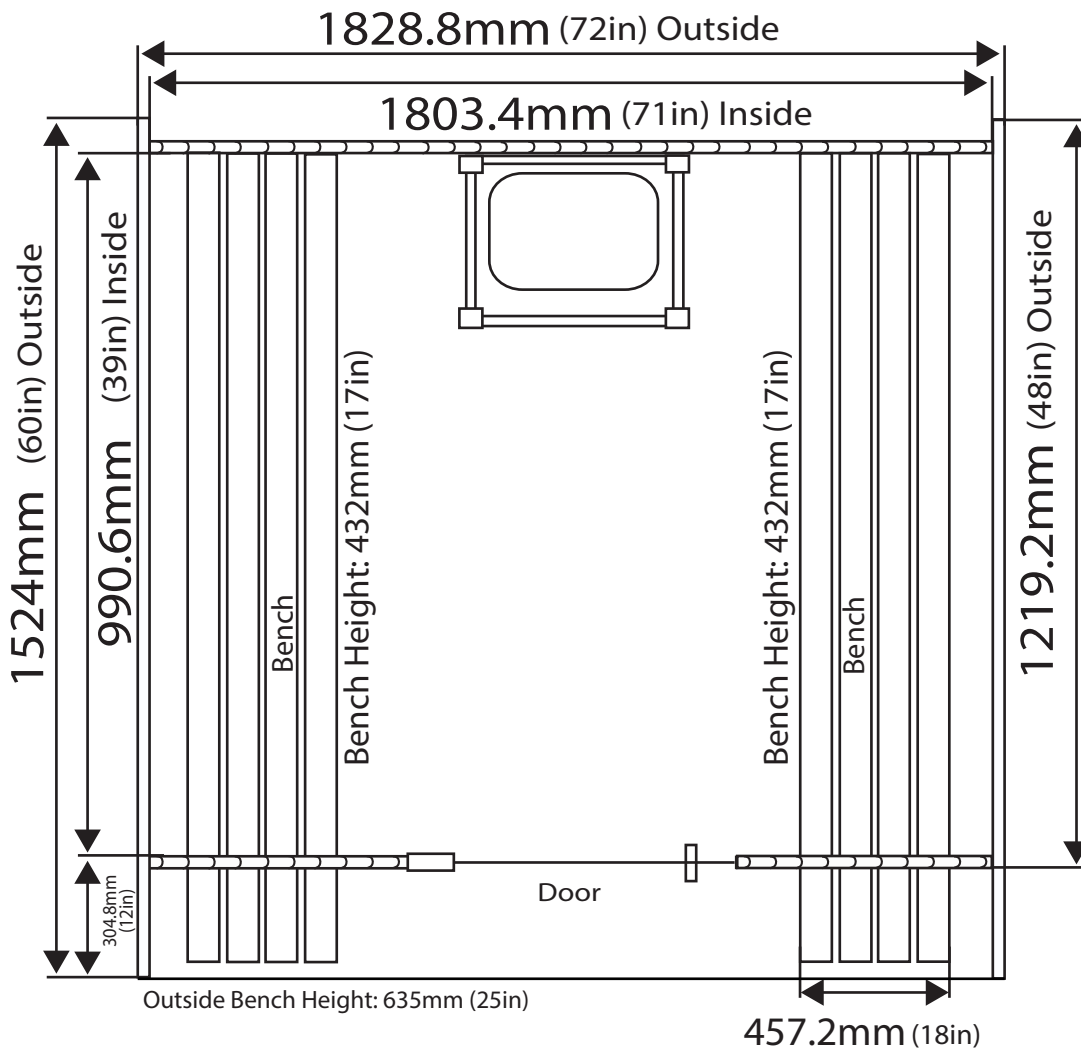

Vienna

4+1 Canopy Barrel Sauna 2 Person

Sauna Interior Height: 1829mm (72in)

Sauna Exterior Height: 1956mm (77in)

*All dimensions are approximate