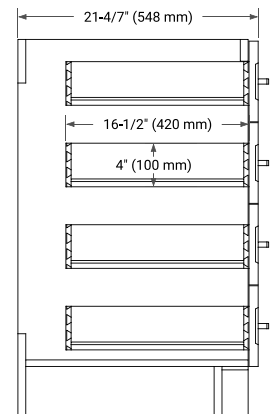

## BASE CABINET DIMENSIONS

60" W x 21.6" D x 34.5" H

## PLAN VIEW

## OVERALL DIMENSIONS

61" W x 22" D x 0.75" H