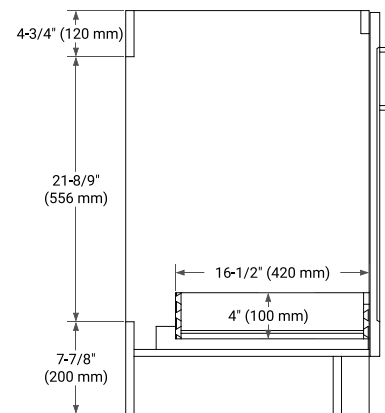

## BASE CABINET DIMENSIONS

60" W x 21.6" D x 34.5" H

## SIDE VIEW

## PLAN VIEW

## OVERALL DIMENSIONS

61" W x 22" D x 0.75" H