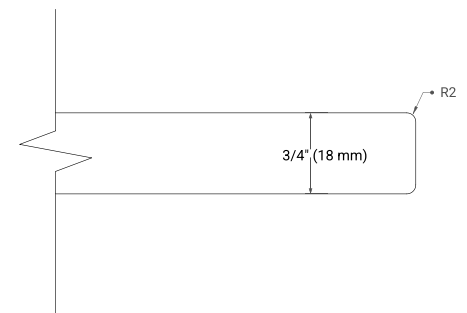

EDGE SIDE VIEW