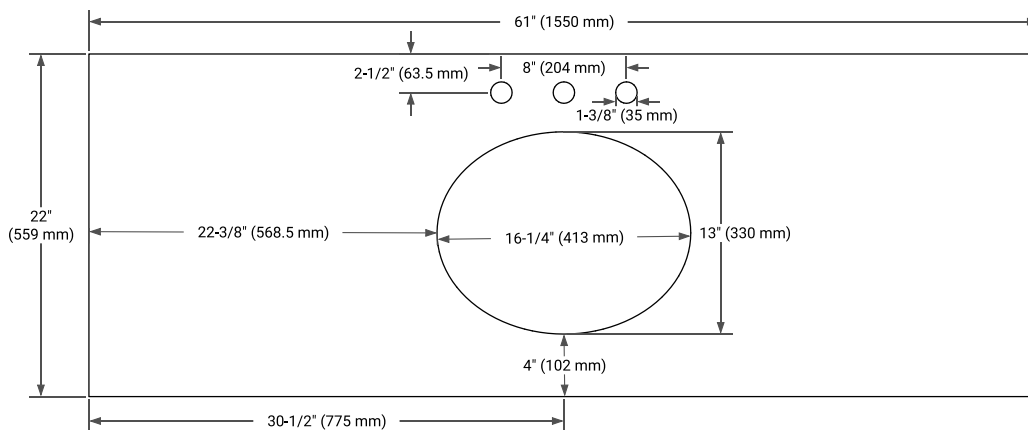

61" SINGLE OVAL SINK COUNTERTOP WITH 0.75" THICKNESS

OVERALL DIMENSIONS

61" W x 22" D x 0.75" H

COUNTERTOP OPTIONS

FEATURES

- Solid countertop with mitered edges & seams
- Undermount white oval sink
- Pre-drilled for 8" widespread faucet

INCLUDED

- Countertop
- Matching Backsplash
- Oval Sink

COUNTERTOP PLAN VIEW