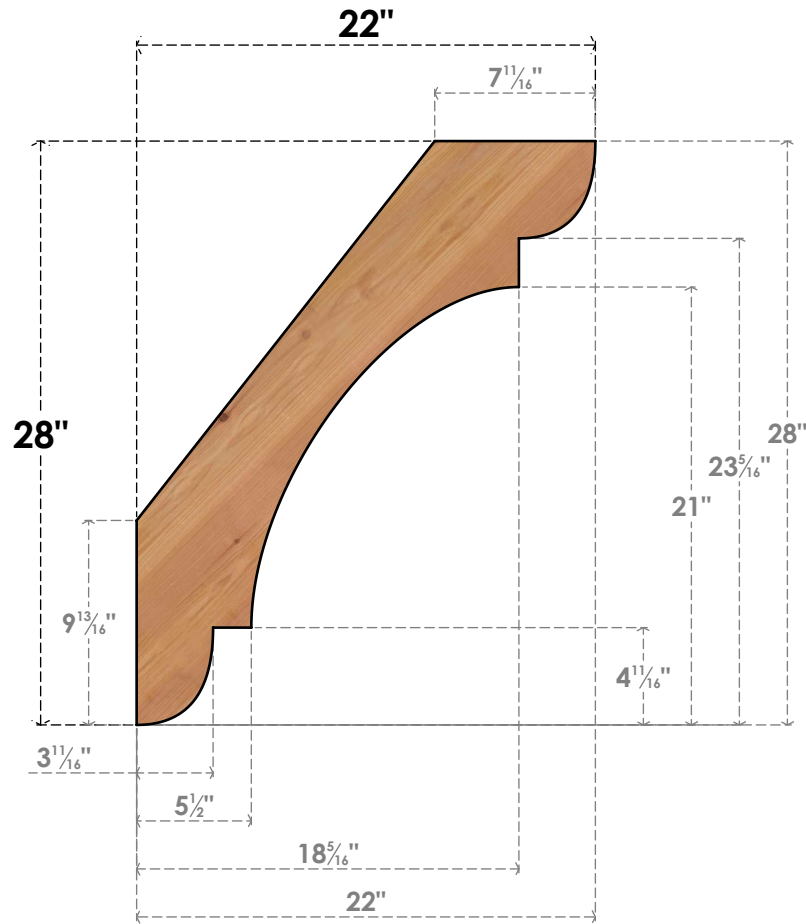

BRC06X22X28OLY00SWR

5 1/2"W X 22"D X 28"H OLYMPIC SMOOTH BRACE, WESTERN RED CEDAR

SIDE

FRONT

EKENA MILLWORK
 2300 WEST MAIN ST.
 CLARKSVILLE, TX 75426
 TOLL FREE: 866-607-0453
 WWW.EKENAMILLWORK.COM

NOTES

1. INSTALLATION TO BE COMPLETED IN ACCORDANCE WITH MANUFACTURER'S SPECIFICATIONS.
2. DRAWING MAY NOT BE TO SCALE
3. THIS DRAWING IS INTENDED FOR DESIGN AND PLANNING PURPOSES ONLY.
4. ALL INFORMATION CONTAINED HEREIN WAS CURRENT AT THE TIME OF DEVELOPMENT BUT MUST BE REVIEWED AND APPROVED BY THE PRODUCT MANUFACTURER TO BE CONSIDERED ACCURATE.
5. PRODUCTS ARE NOT KILN DRIED. THIS ITEM IS UNIQUE AND WILL CONTAIN THE NATURAL VARIATIONS THAT THE WOOD SPECIES OFFERS. THIS MAY RESULT IN VARIATIONS UP TO 1/4"