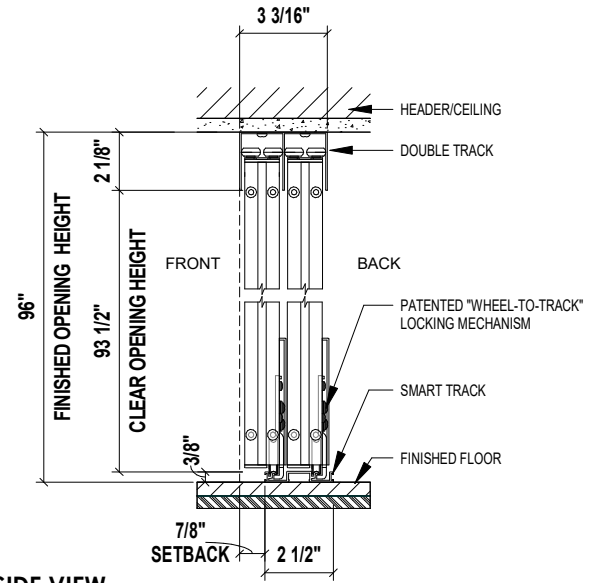

TOP VIEW

SIDE VIEW

FRONT VIEW

3D VIEW

Aluminum Frame
FTS Frame Size: 1 1/2"

- Finish:**
- Black - SD1496FR4BK
 - Charcoal - SD1496FR4CH
 - Silver - SD1496FR4SL
 - Walnut - SD1496FR4WH
 - Wenge - SD1496FR4WN
 - White - SD1496FR4WT