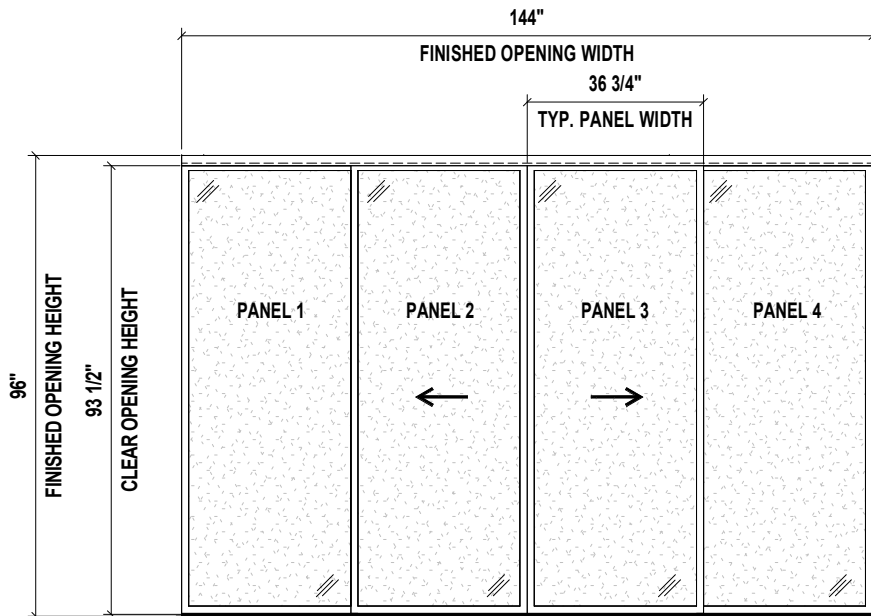

TOP VIEW

SIDE VIEW

FRONT VIEW

3D VIEW

Aluminum Frame
FTS Frame Size: 1 1/2"

- Finish:**
- Black - SD1496FR4BK
 - Charcoal - SD1496FR4CH
 - Silver - SD1496FR4SL
 - Walnut - SD1496FR4WH
 - Wenge - SD1496FR4WN
 - White - SD1496FR4WT