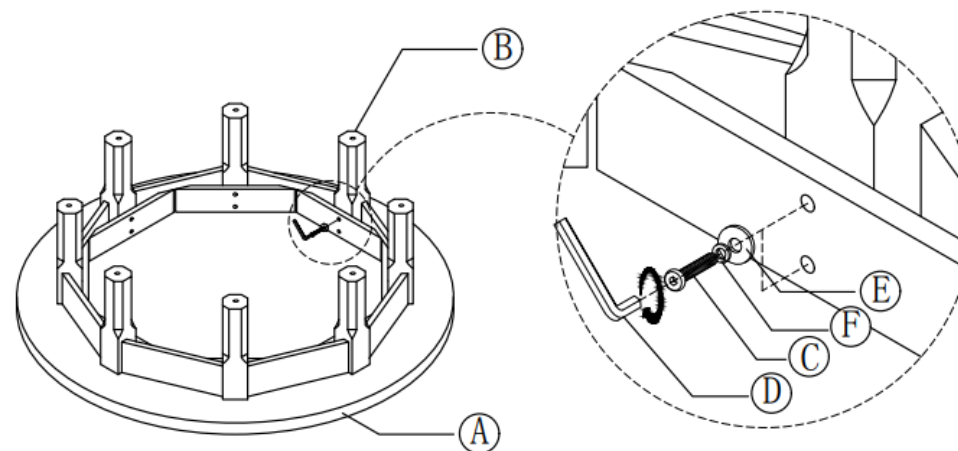

# ASSEMBLY INSTRUCTION FOR COFFEE TABLE

A	Top	 x 1
B	foot	 x 8
C	Bolt	 M8x40 x 16
D	Allen key	 x 1
E	Flat washer	 x 16
F	Spring washer	 x 16
G	Foot pad	 x 8

1

2