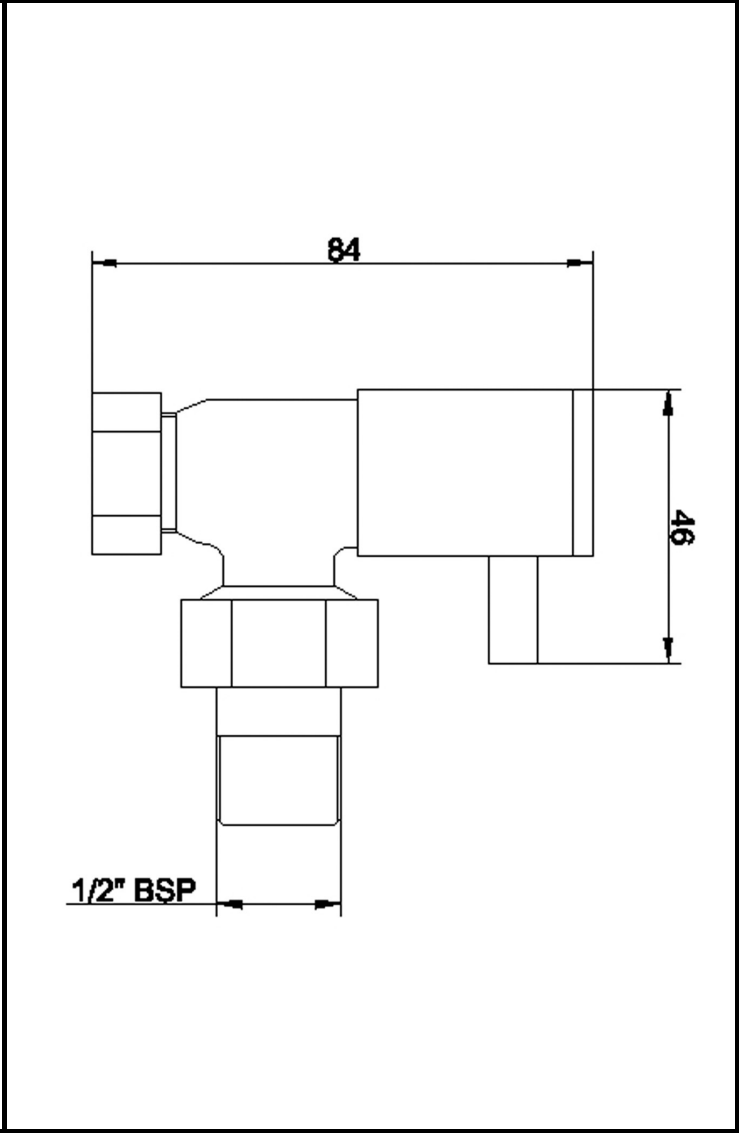

# CUSTOMER DATA SHEET - HEATING

**DESCRIPTION:** Angled Minimalist Rad Valve Pk Pairs

PRODUCT DIMENSIONS				
Height (mm)	Width (mm)	Depth (mm)	Length (mm)	Nett Wgt Kg
56	28	88		0.9

PACKAGING DIMENSIONS			
Height (mm)	Width (mm)	Length (mm)	Gross Wgt Kg
55	100	165	0.9

PACKAGING DATA			
Box Colour	White Cardboard Box		
Box Qty	1	Label Colour	White Label
Label Size	100 x 50	Label Qty	1

OUTER BOX DIMENSIONS (If Applicable)			
Height (mm)	Width (mm)	Length (mm)	Gross Wgt Kg

PRODUCT DETAILS					
Contry of Origin	China				
Fitting Instruction	No				
RAL No	N/A				
Heat Element Wattage	Not Applicable				
BTU Outputs	30°C	N/A	50°C	N/A	60°C
Pipe Centres	N/A				
Packaging Volume (L)	N/A				
Wall to Ctr of Tappings	N/A				
Dual Fuel	N/A				