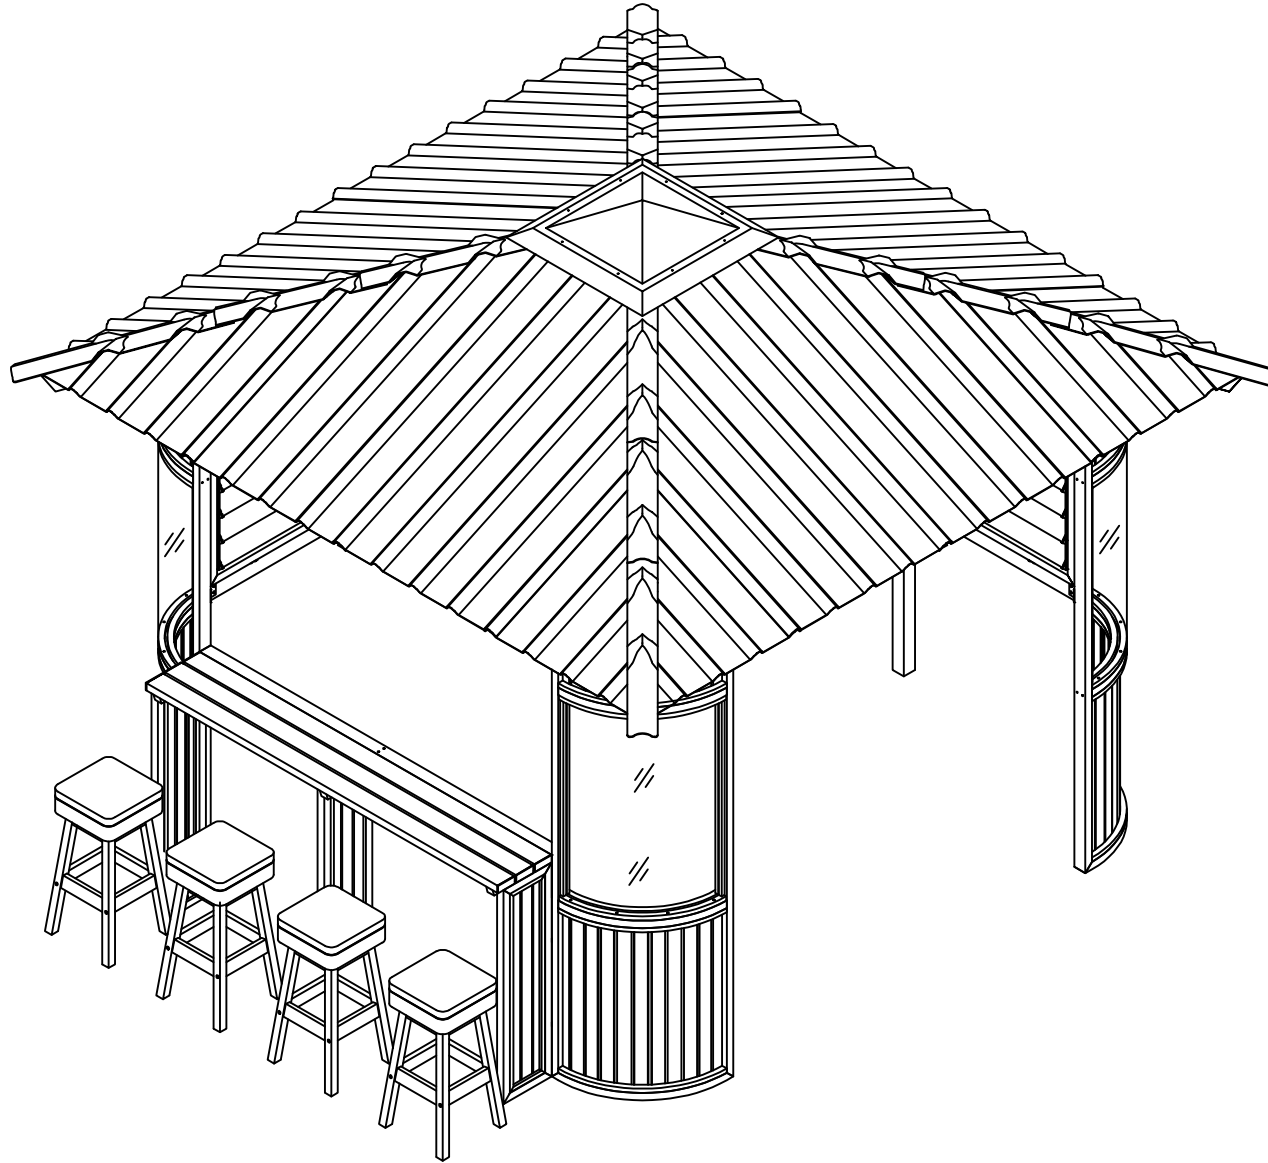

# ASSEMBLY INSTRUCTION FOR 10'X10' ULTRAWOOD GAZEBO