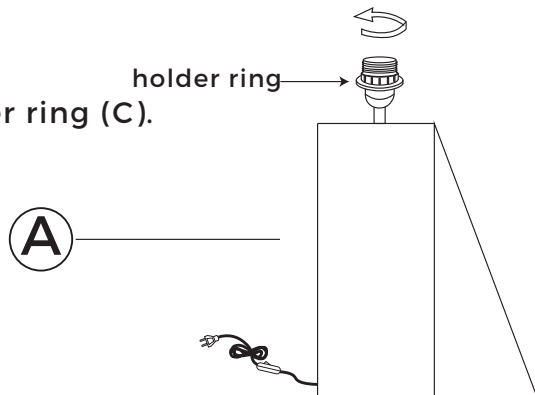

TOV

Geo Angled Chrome Table Lamp

DON'T BE BORING.

Hardware and Components

Step 1

Unscrew the holder ring (C).

Step 2

Place shade (B) on the lamp base (A).

Step 3

Tighten the holder ring (C) by rotating in a clockwise direction.

Stuck?

Contact our team @ 516-888-3355

Scan for product care!