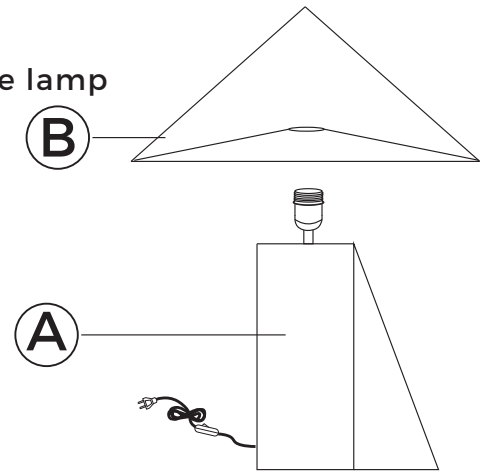

TOV

Geo Angled Chrome Table Lamp

DON'T BE BORING.

Hardware and Components

Step 1

Unscrew the holder ring (C).

Step 2

Place shade (B) on the lamp base (A).

Step 3

Tighten the holder ring (C) by rotating in a clockwise direction.

Stuck?

Contact our team @ 516-888-3355

Scan for product care!