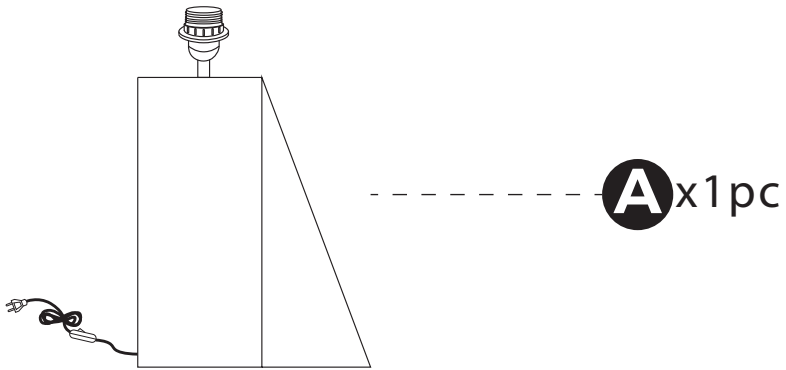

TOV

Geo Angled Chrome Table Lamp

DON'T BE BORING.

Hardware and Components

Step 1

Unscrew the holder ring (C).

Step 2

Place shade (B) on the lamp base (A).