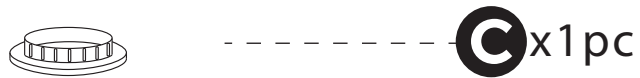

TOV

Follow us!

Show your new purchase some love by tagging it on our Instagram!

 @tovfurniture

 516-888-3355

 hello@tovfurniture.com

 www.tovfurniture.com

If the future is female—your furniture should be, too. No mahogany in sight. Sexy settees shaped like lips. Price points for any budget. At TOV, we do things differently.

TOV

Geo Angled Chrome Table Lamp

DON'T BE BORING.

Hardware and Components

Step 1

Unscrew the holder ring (C).

Step 2

Place shade (B) on the lamp base (A).