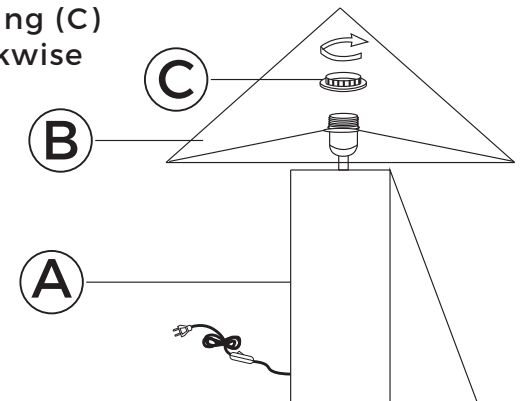

TOV

Geo Angled Chrome Table Lamp

DON'T BE BORING.

Hardware and Components

Step 1

Unscrew the holder ring (C).

Step 2

Place shade (B) on the lamp base (A).

Step 3

Tighten the holder ring (C) by rotating in a clockwise direction.

Stuck?

Contact our team @ 516-888-3355

Scan for product care!